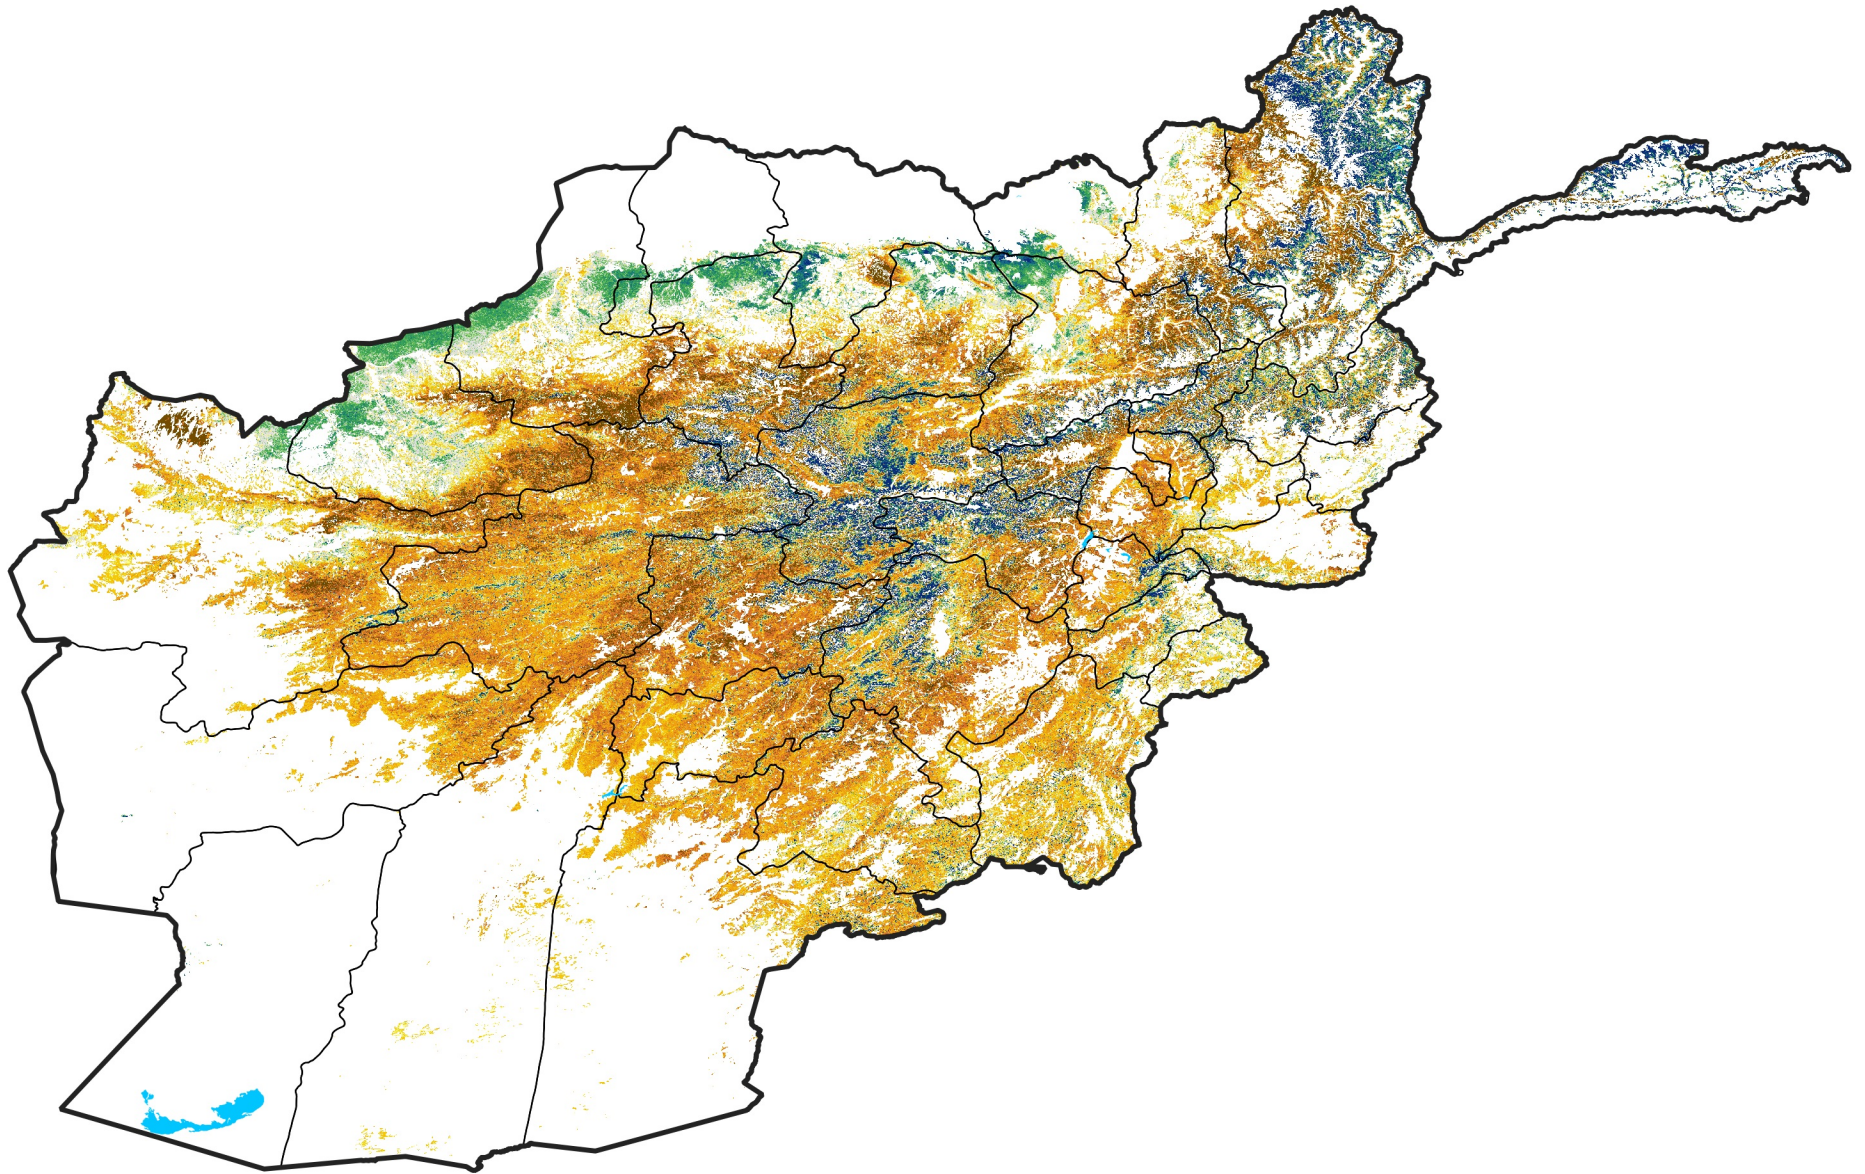

Afghanistan Rangeland Agricultural Areas

Percent of Mean NDVI

2012 / mean (2003 - 2022)

Period 09 / March 21 - 31, 2012

Percent of Normal