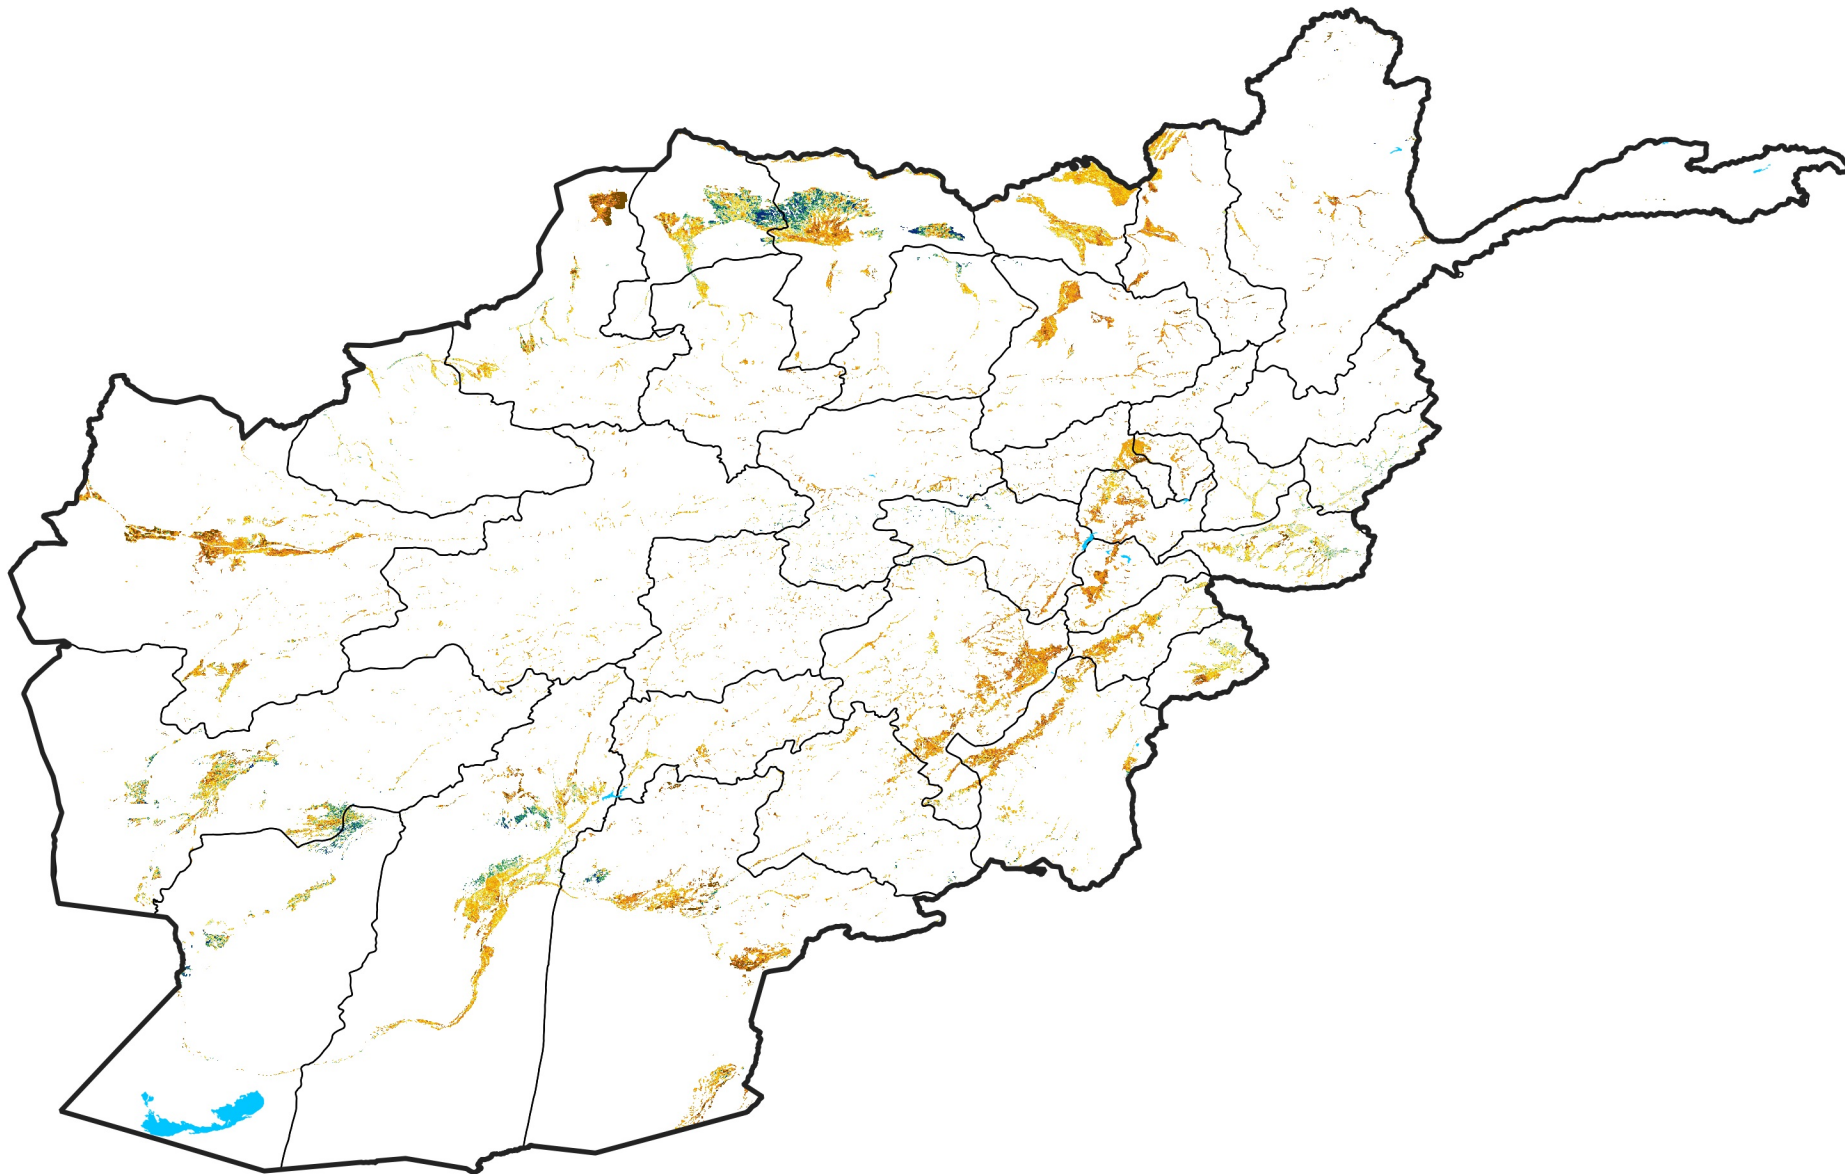

Afghanistan Irrigated Agricultural Areas

Percent of Mean NDVI

2012 / mean (2003 - 2022)

Period 10 / April 01 - 10, 2012

Percent of Normal