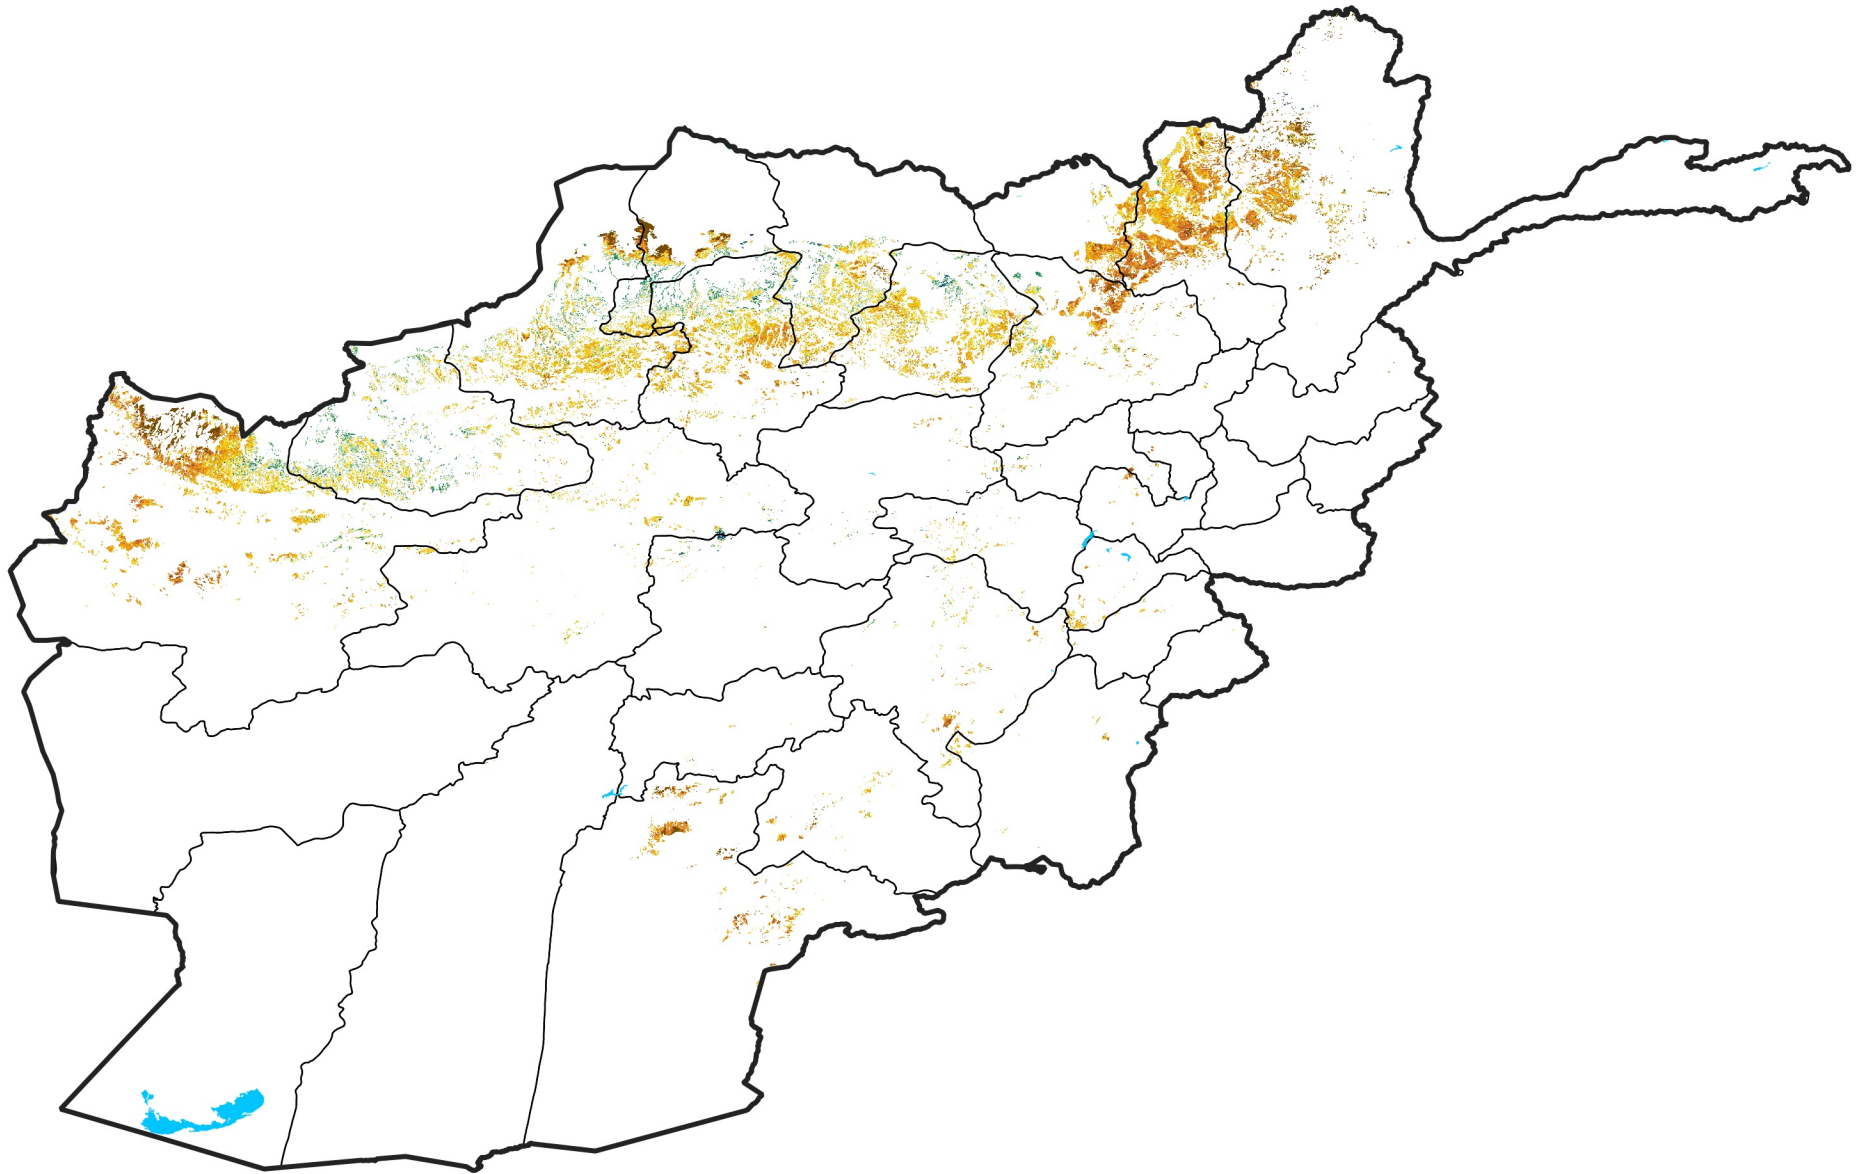

Afghanistan Rainfed Agricultural Areas

Percent of Mean NDVI

2012 / mean (2003 - 2022)

Period 10 / April 01 - 10, 2012

Percent of Normal