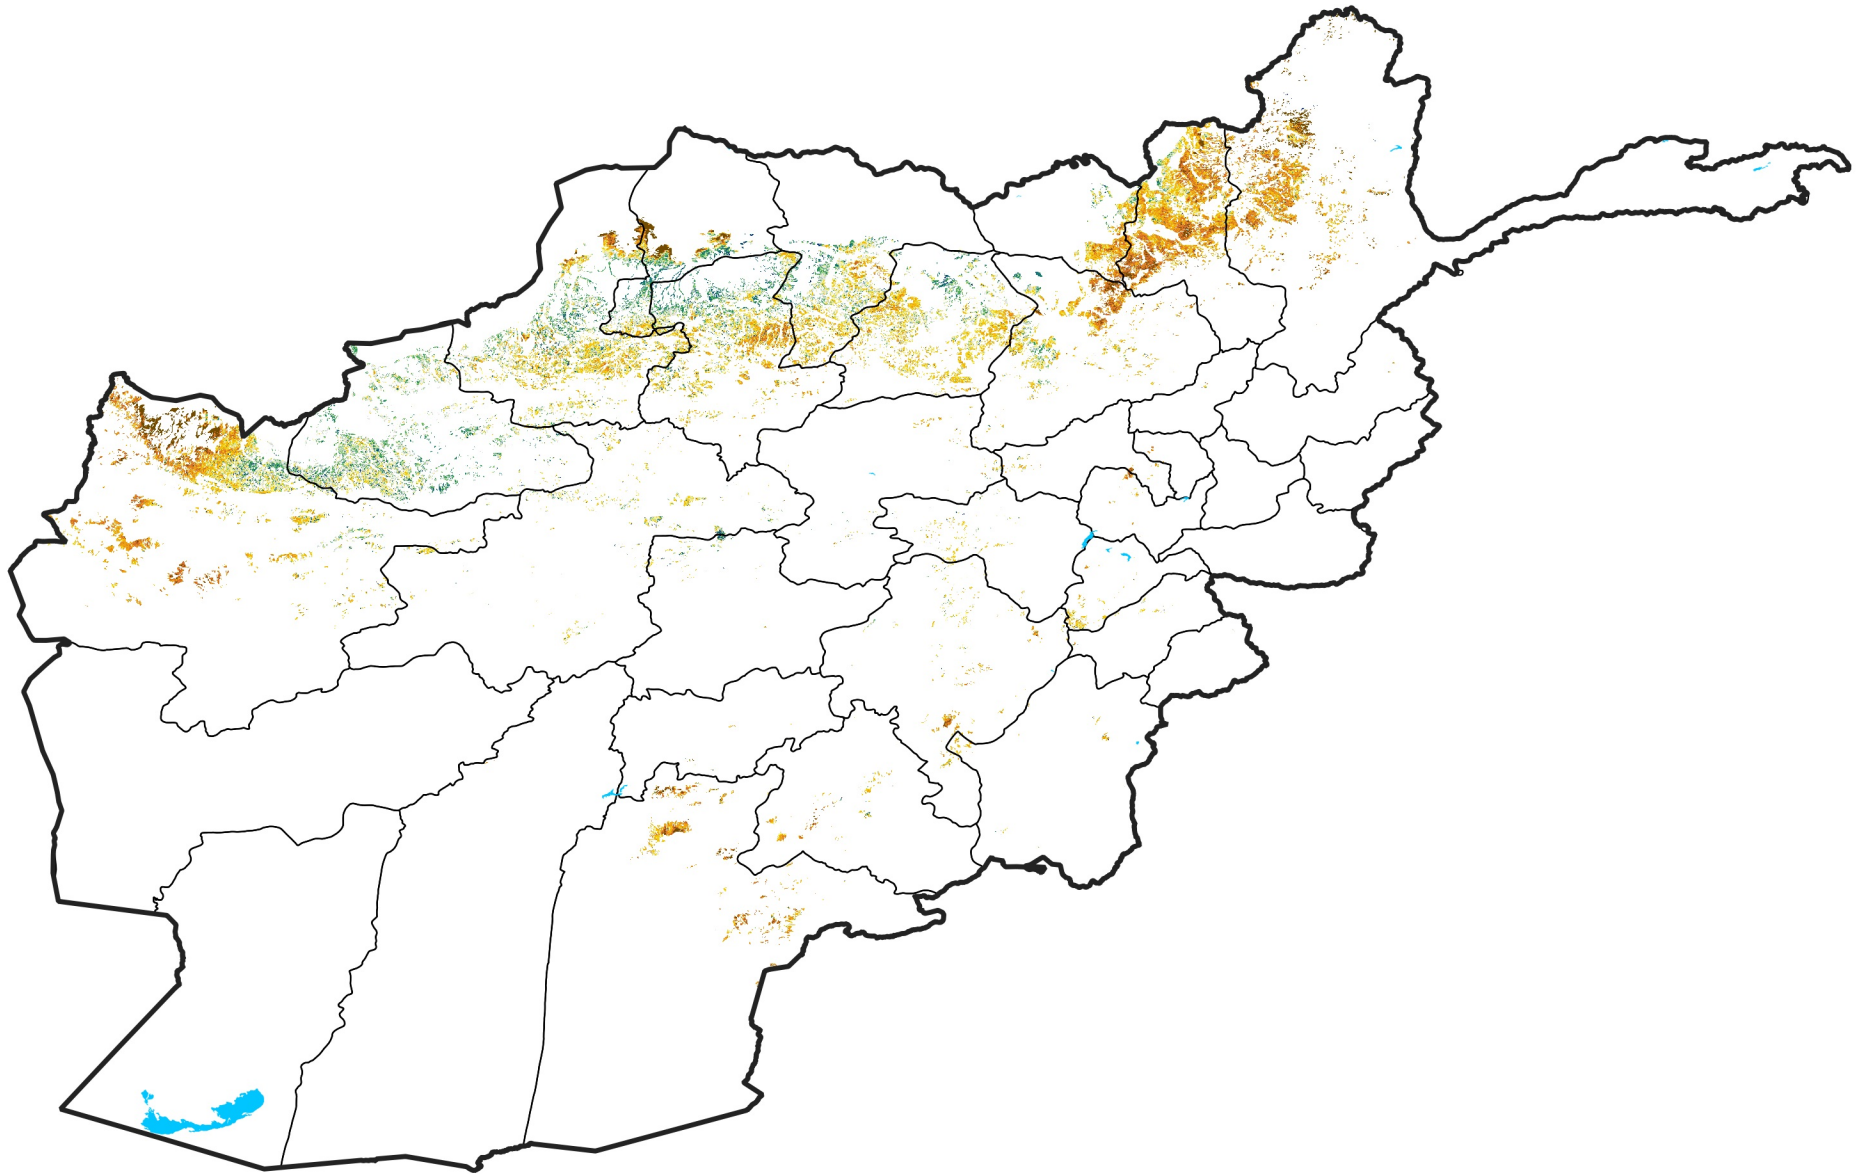

Afghanistan Rainfed Agricultural Areas

Percent of Mean NDVI

2012 / mean (2003 - 2022)

Period 11 / April 11 - 20, 2012

Percent of Normal