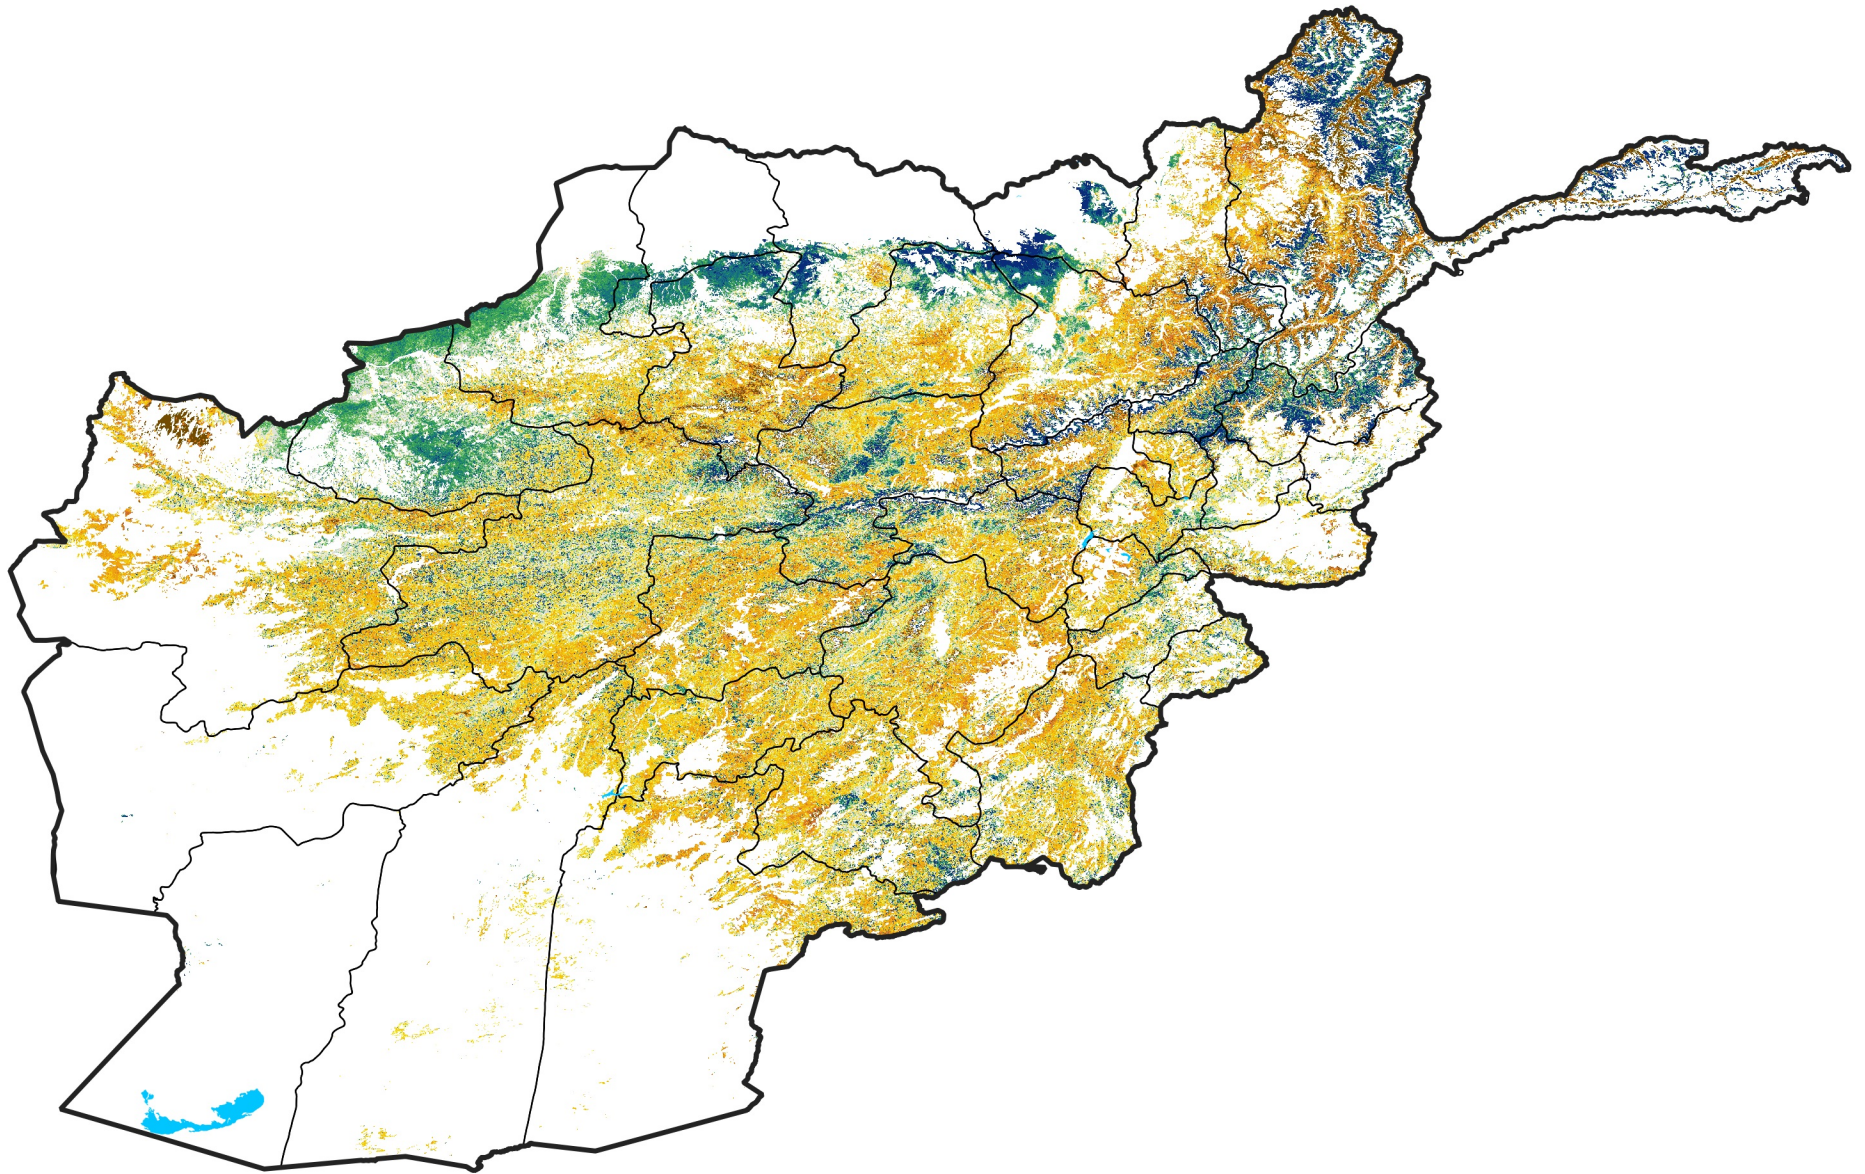

Afghanistan Rangeland Agricultural Areas

Percent of Mean NDVI

2012 / mean (2003 - 2022)

Period 11 / April 11 - 20, 2012

Percent of Normal