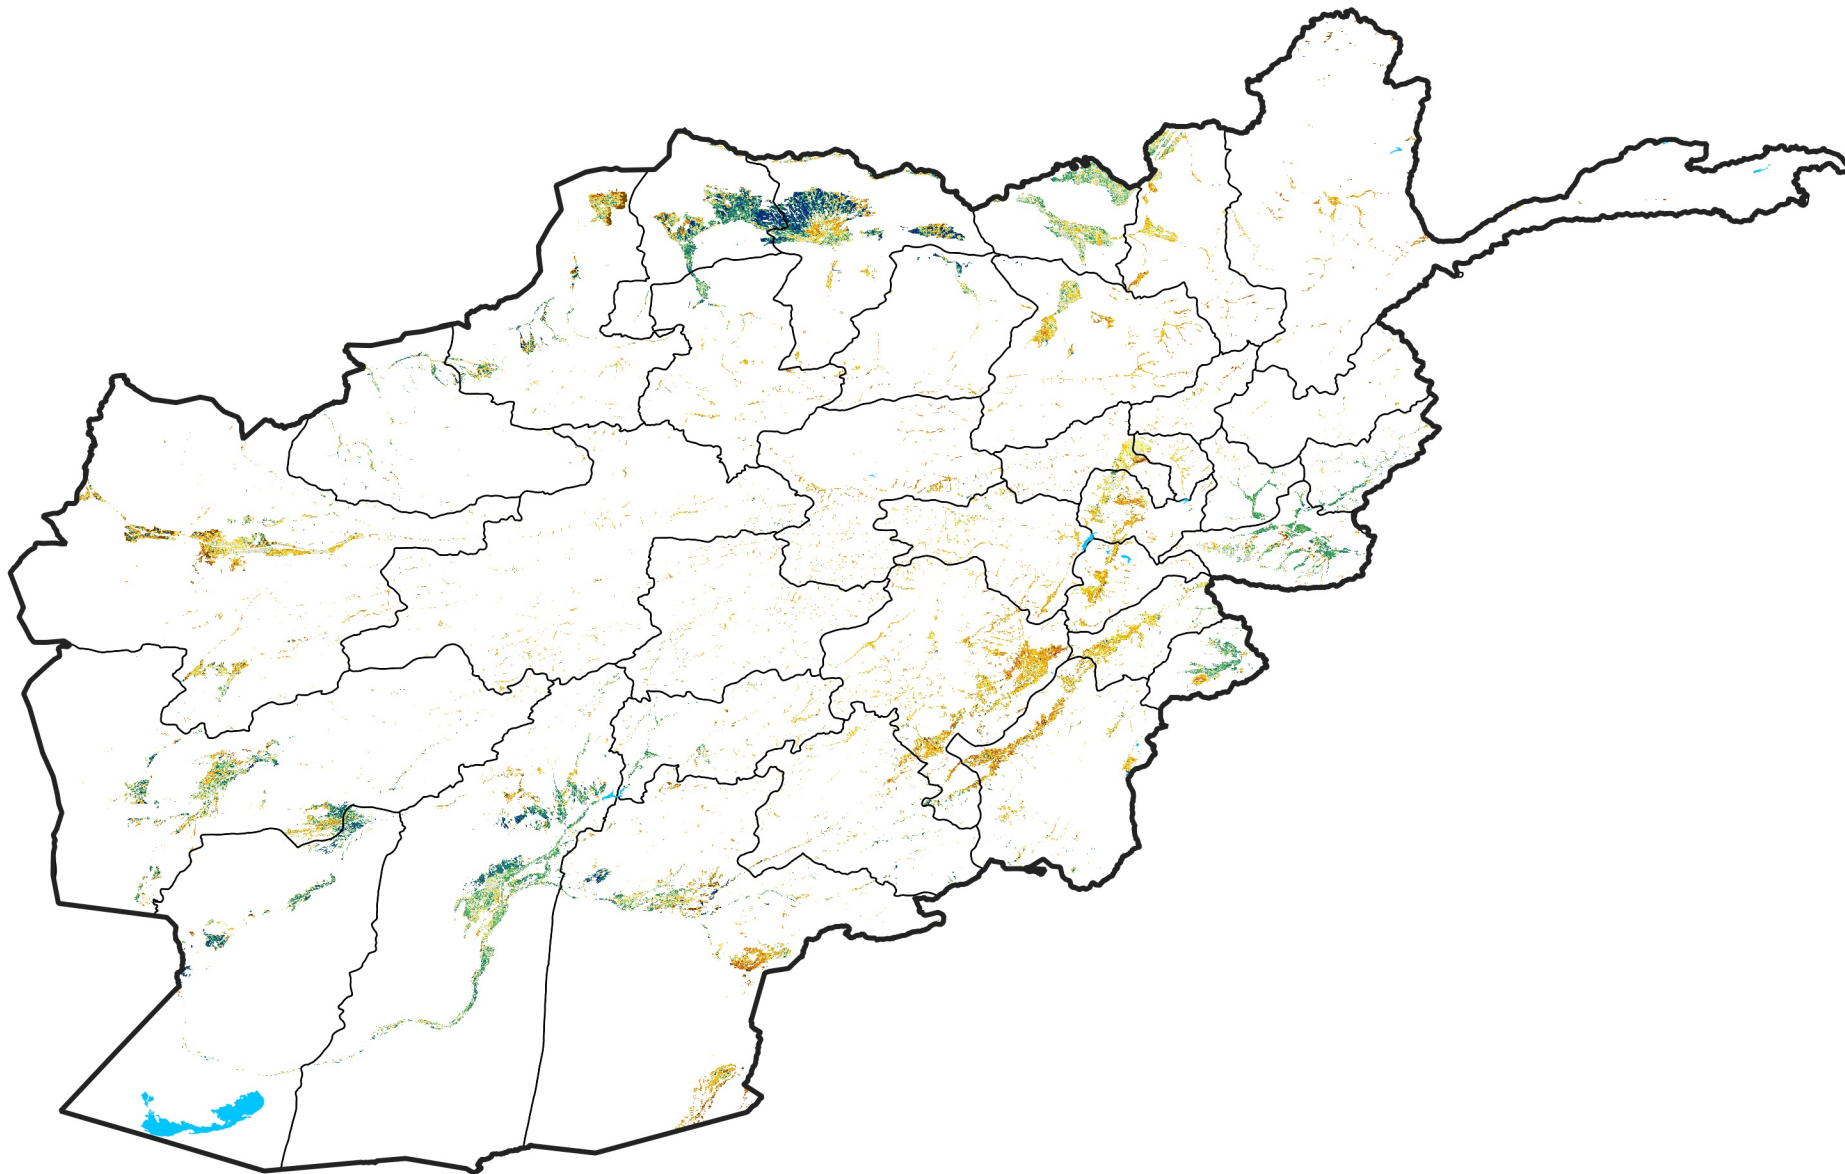

Afghanistan Irrigated Agricultural Areas

Percent of Mean NDVI

2012 / mean (2003 - 2022)

Period 12 / April 21 - 30, 2012

Percent of Normal