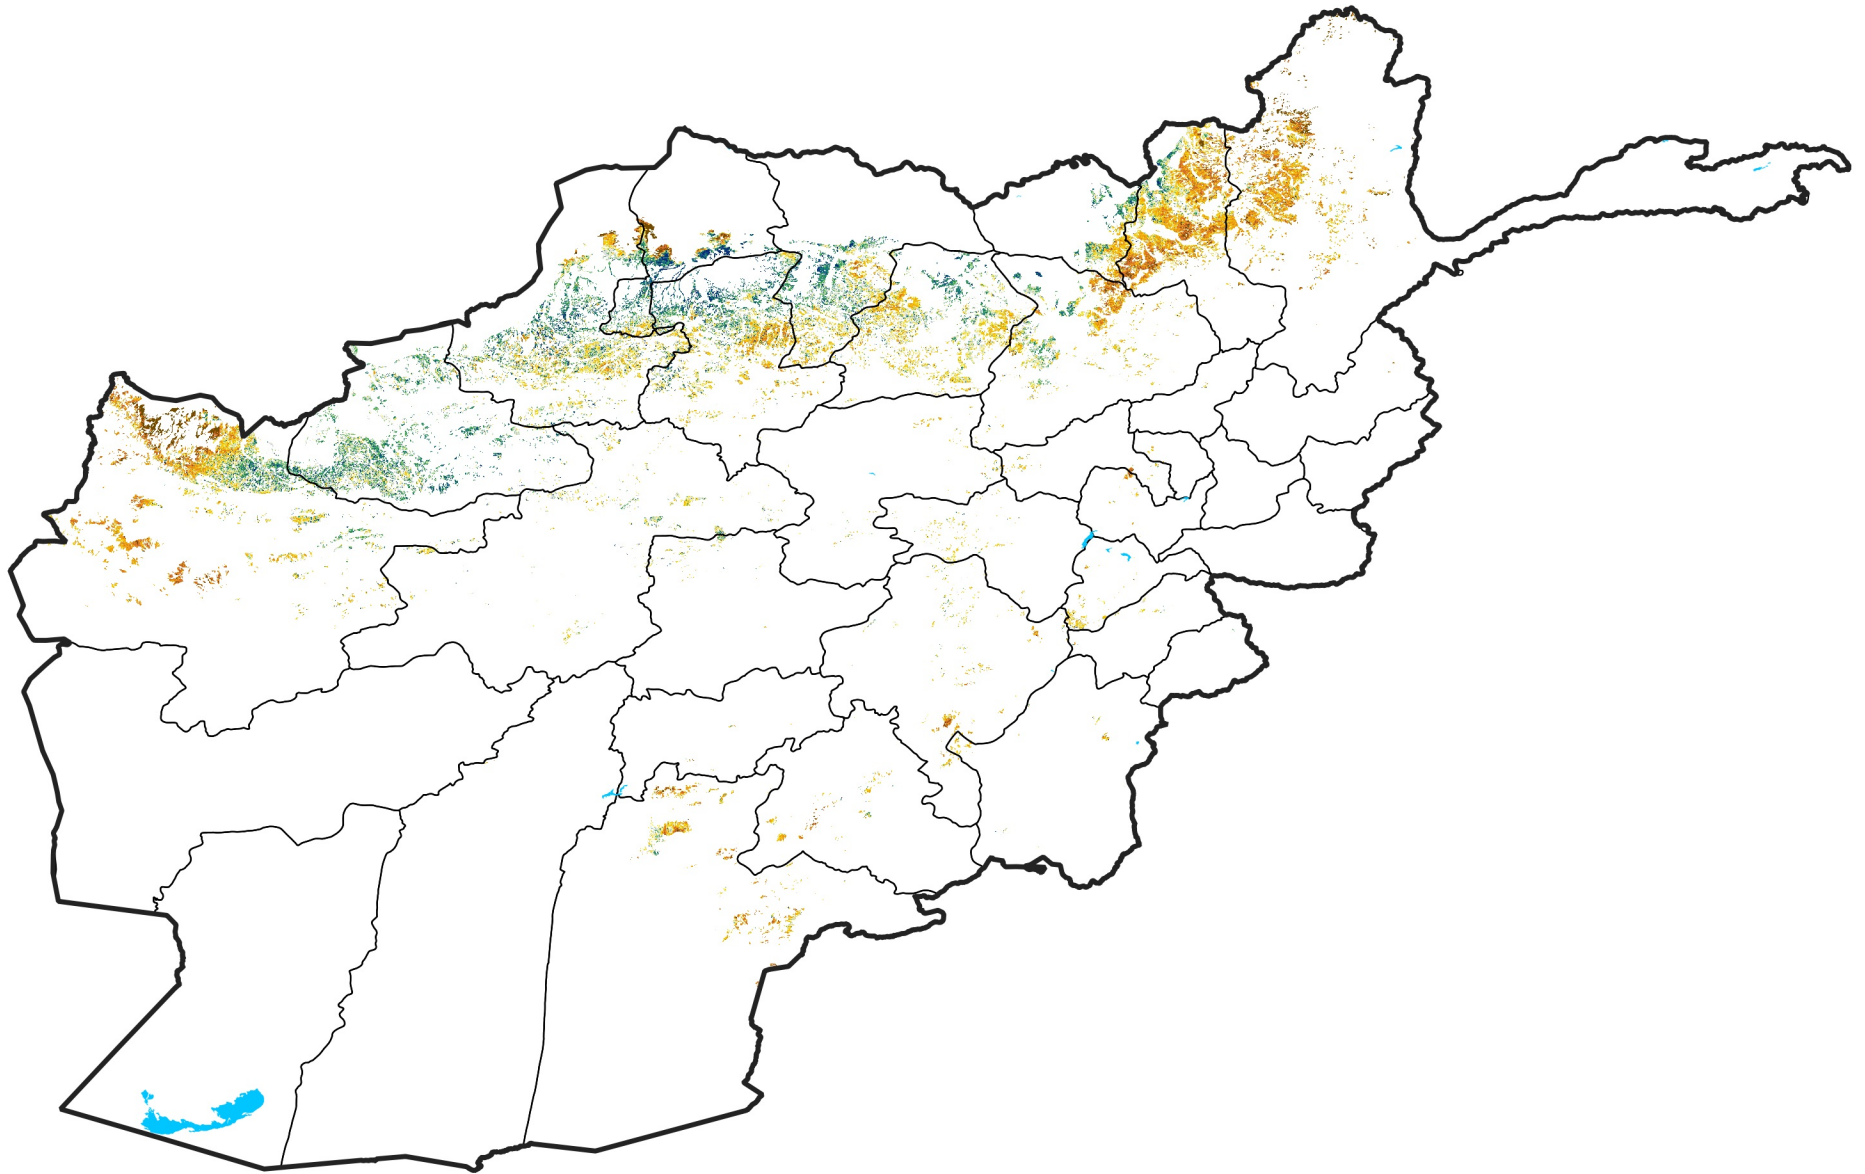

Afghanistan Rainfed Agricultural Areas

Percent of Mean NDVI

2012 / mean (2003 - 2022)

Period 12 / April 21 - 30, 2012

Percent of Normal