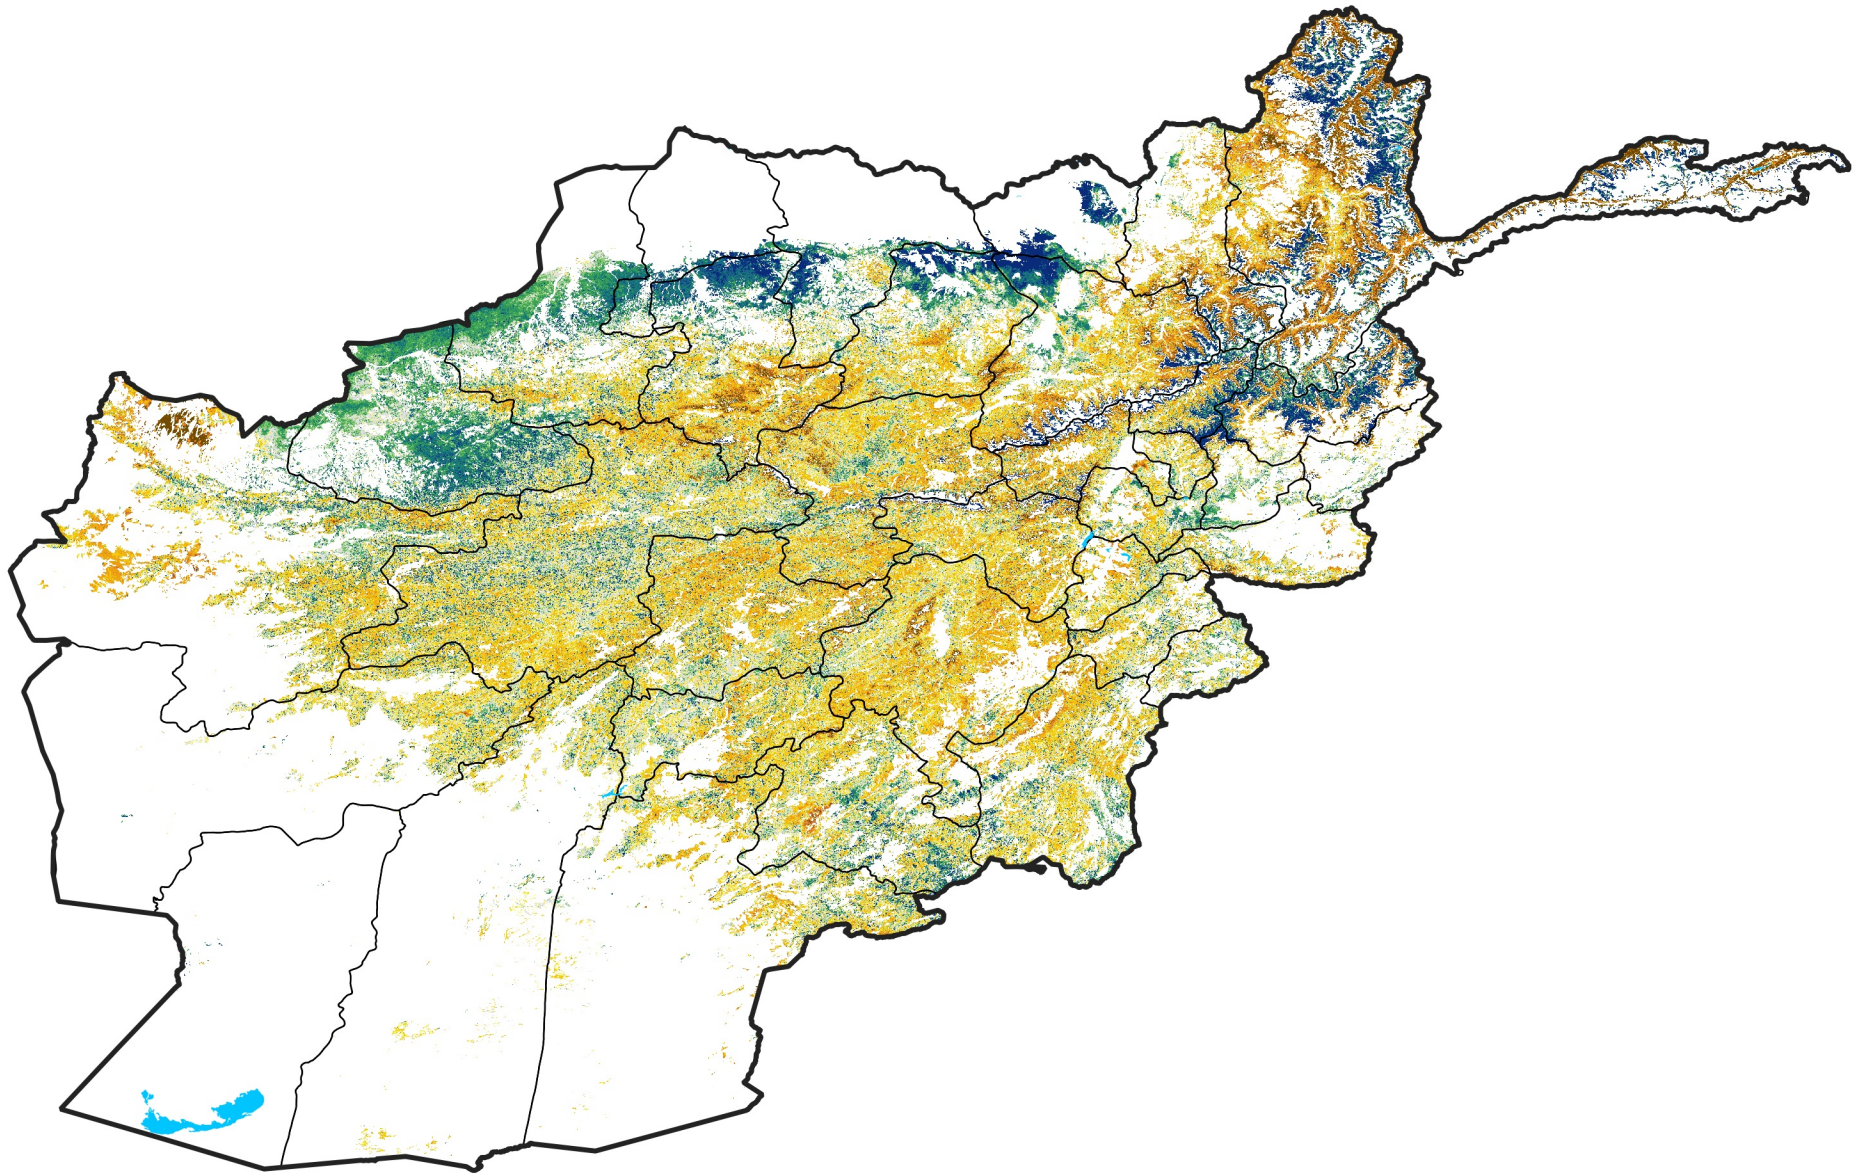

Afghanistan Rangeland Agricultural Areas

Percent of Mean NDVI

2012 / mean (2003 - 2022)

Period 12 / April 21 - 30, 2012

Percent of Normal