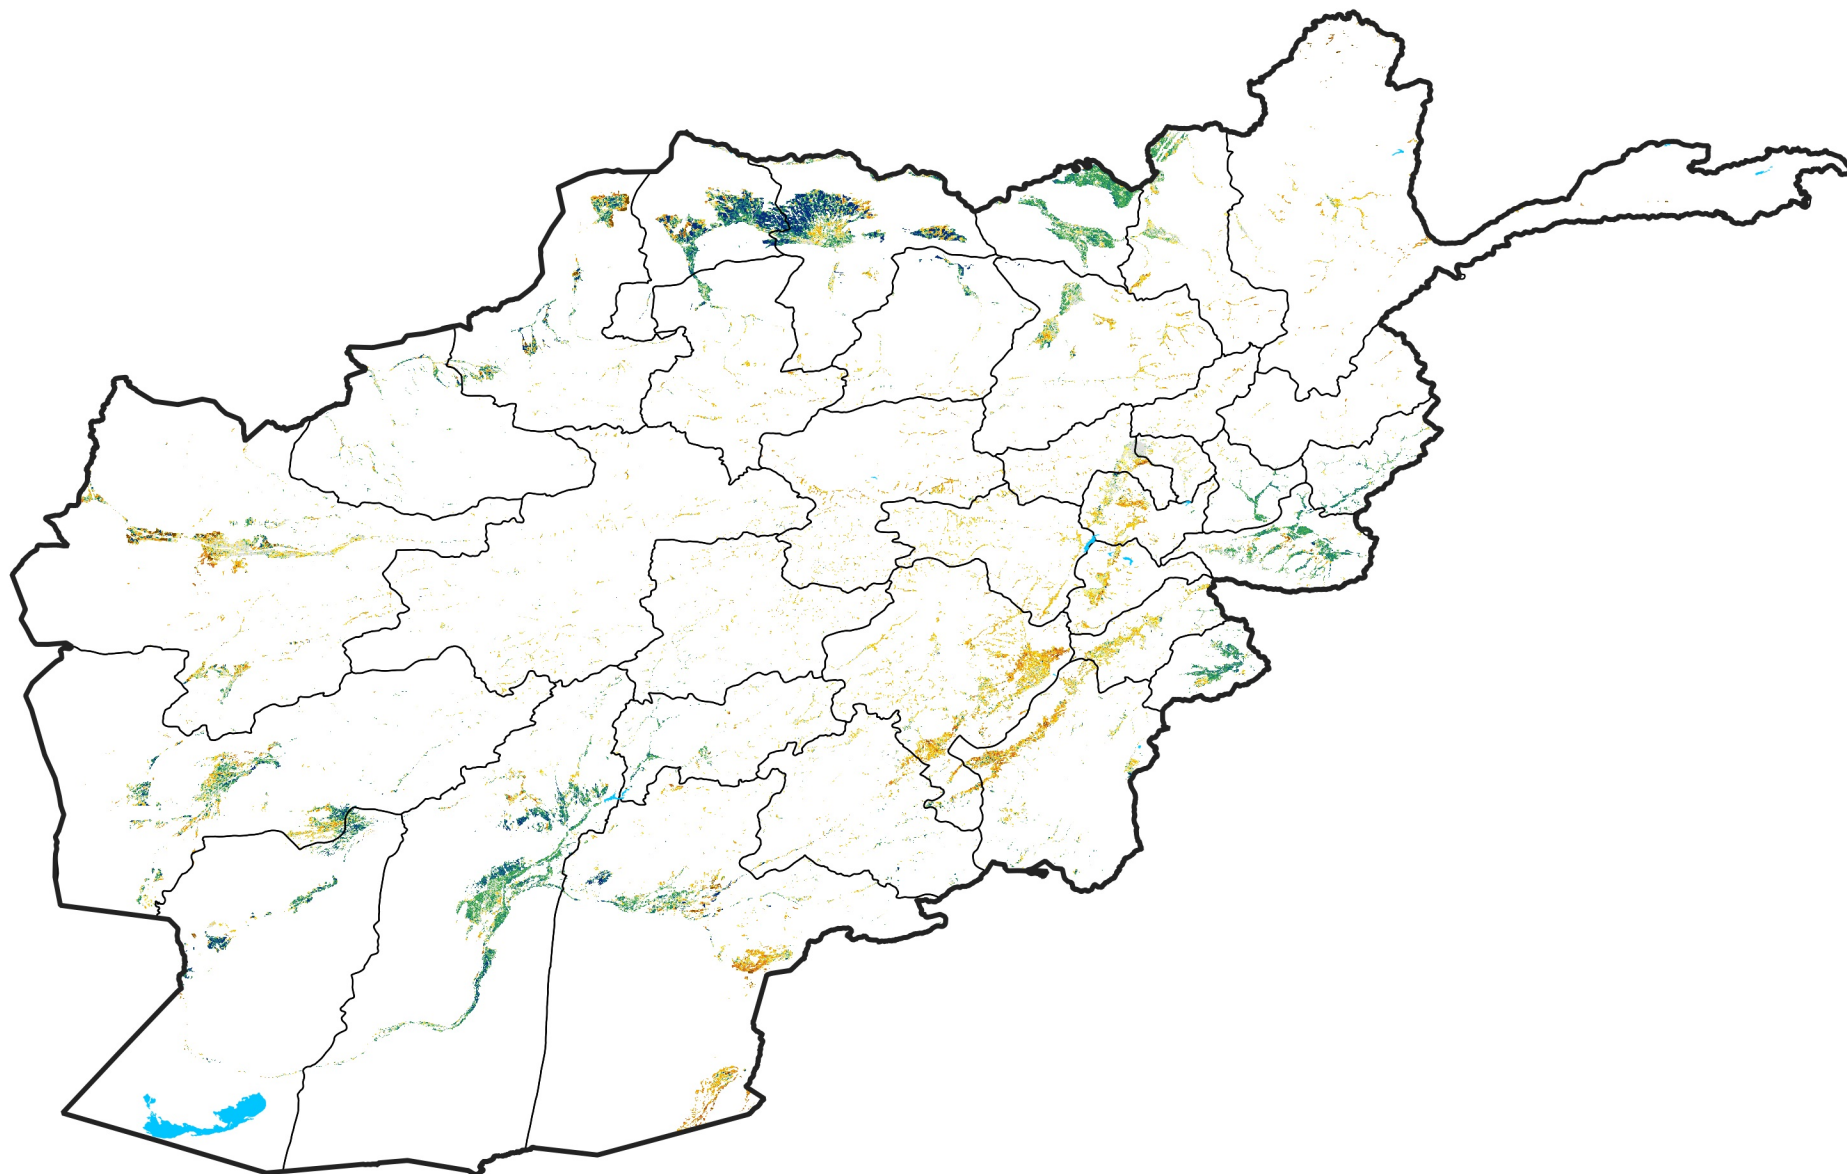

Afghanistan Irrigated Agricultural Areas

Percent of Mean NDVI

2012 / mean (2003 - 2022)

Period 13 / May 01 - 10, 2012

Percent of Normal