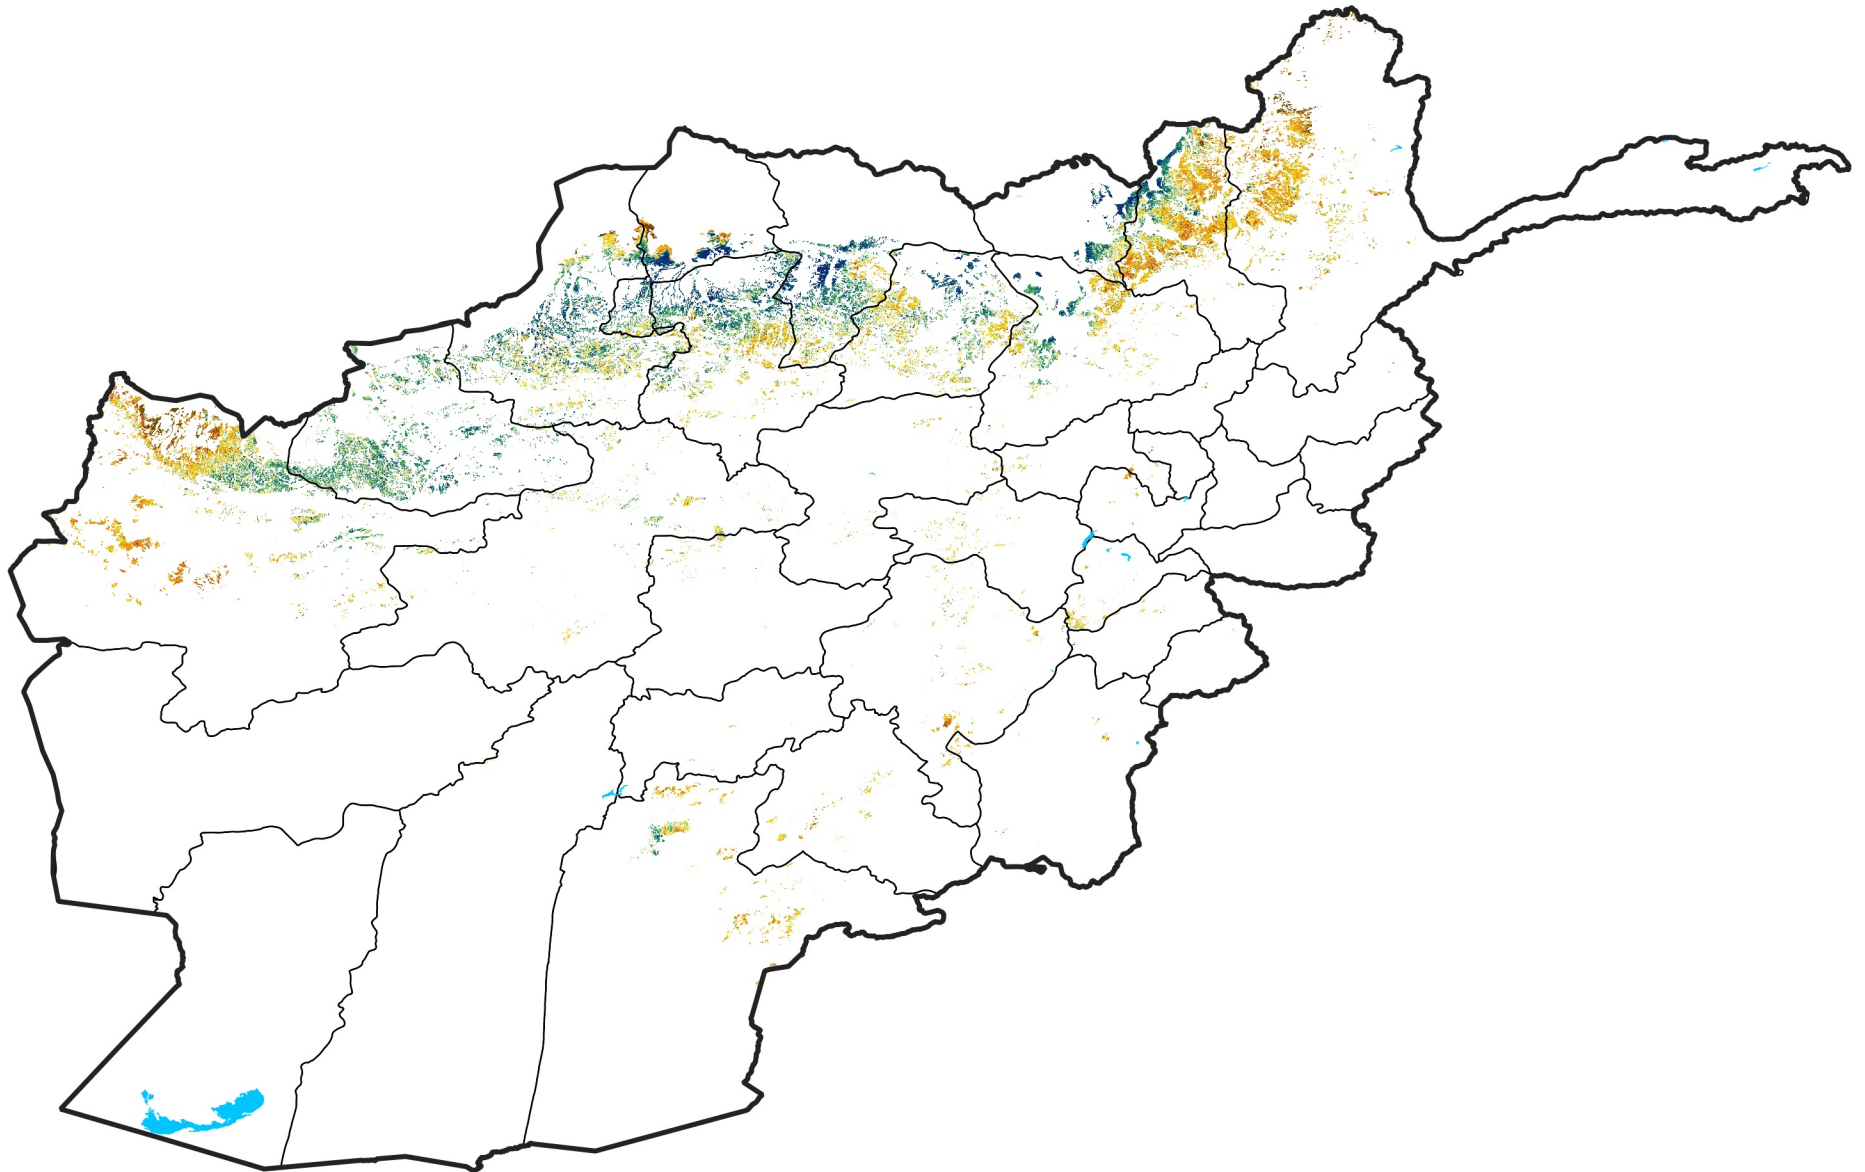

Afghanistan Rainfed Agricultural Areas

Percent of Mean NDVI

2012 / mean (2003 - 2022)

Period 13 / May 01 - 10, 2012

Percent of Normal