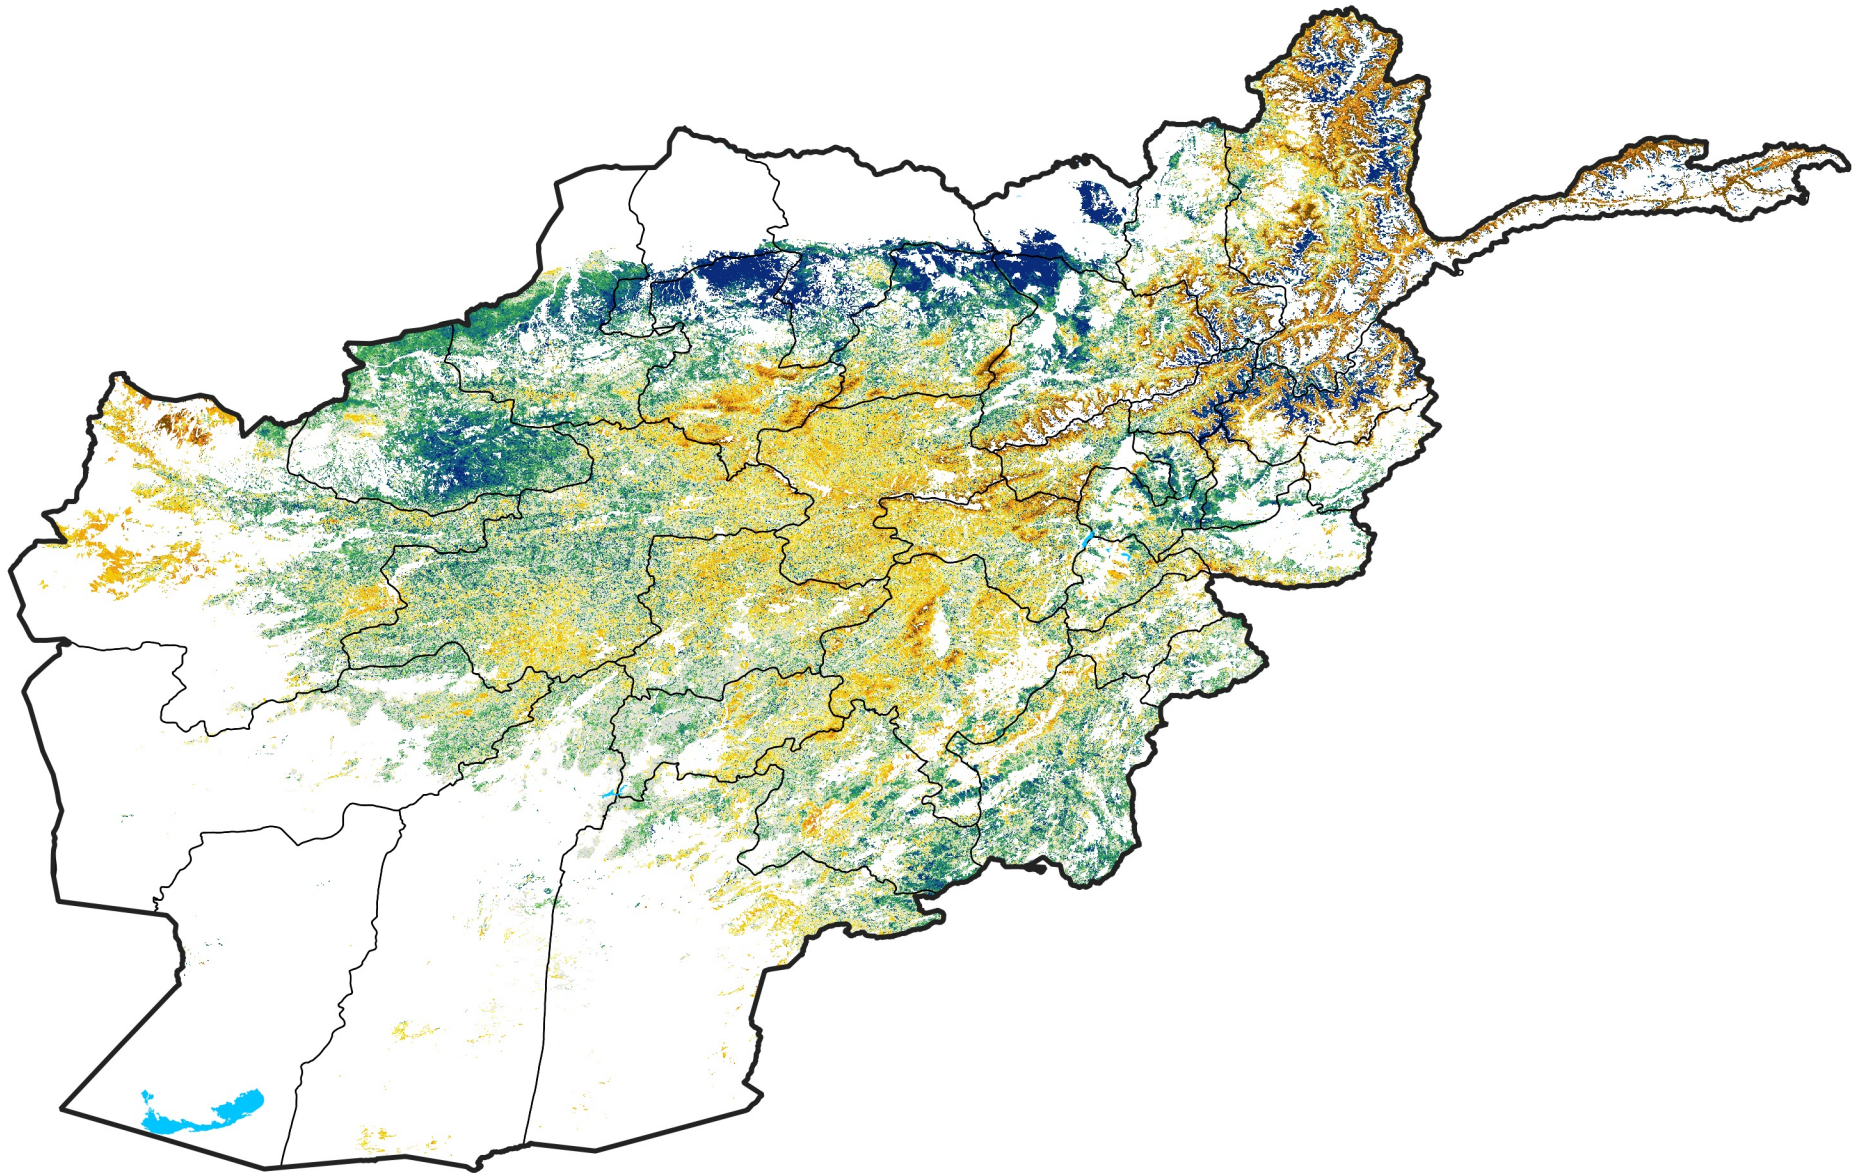

Afghanistan Rangeland Agricultural Areas

Percent of Mean NDVI

2012 / mean (2003 - 2022)

Period 14 / May 11 - 20, 2012

Percent of Normal