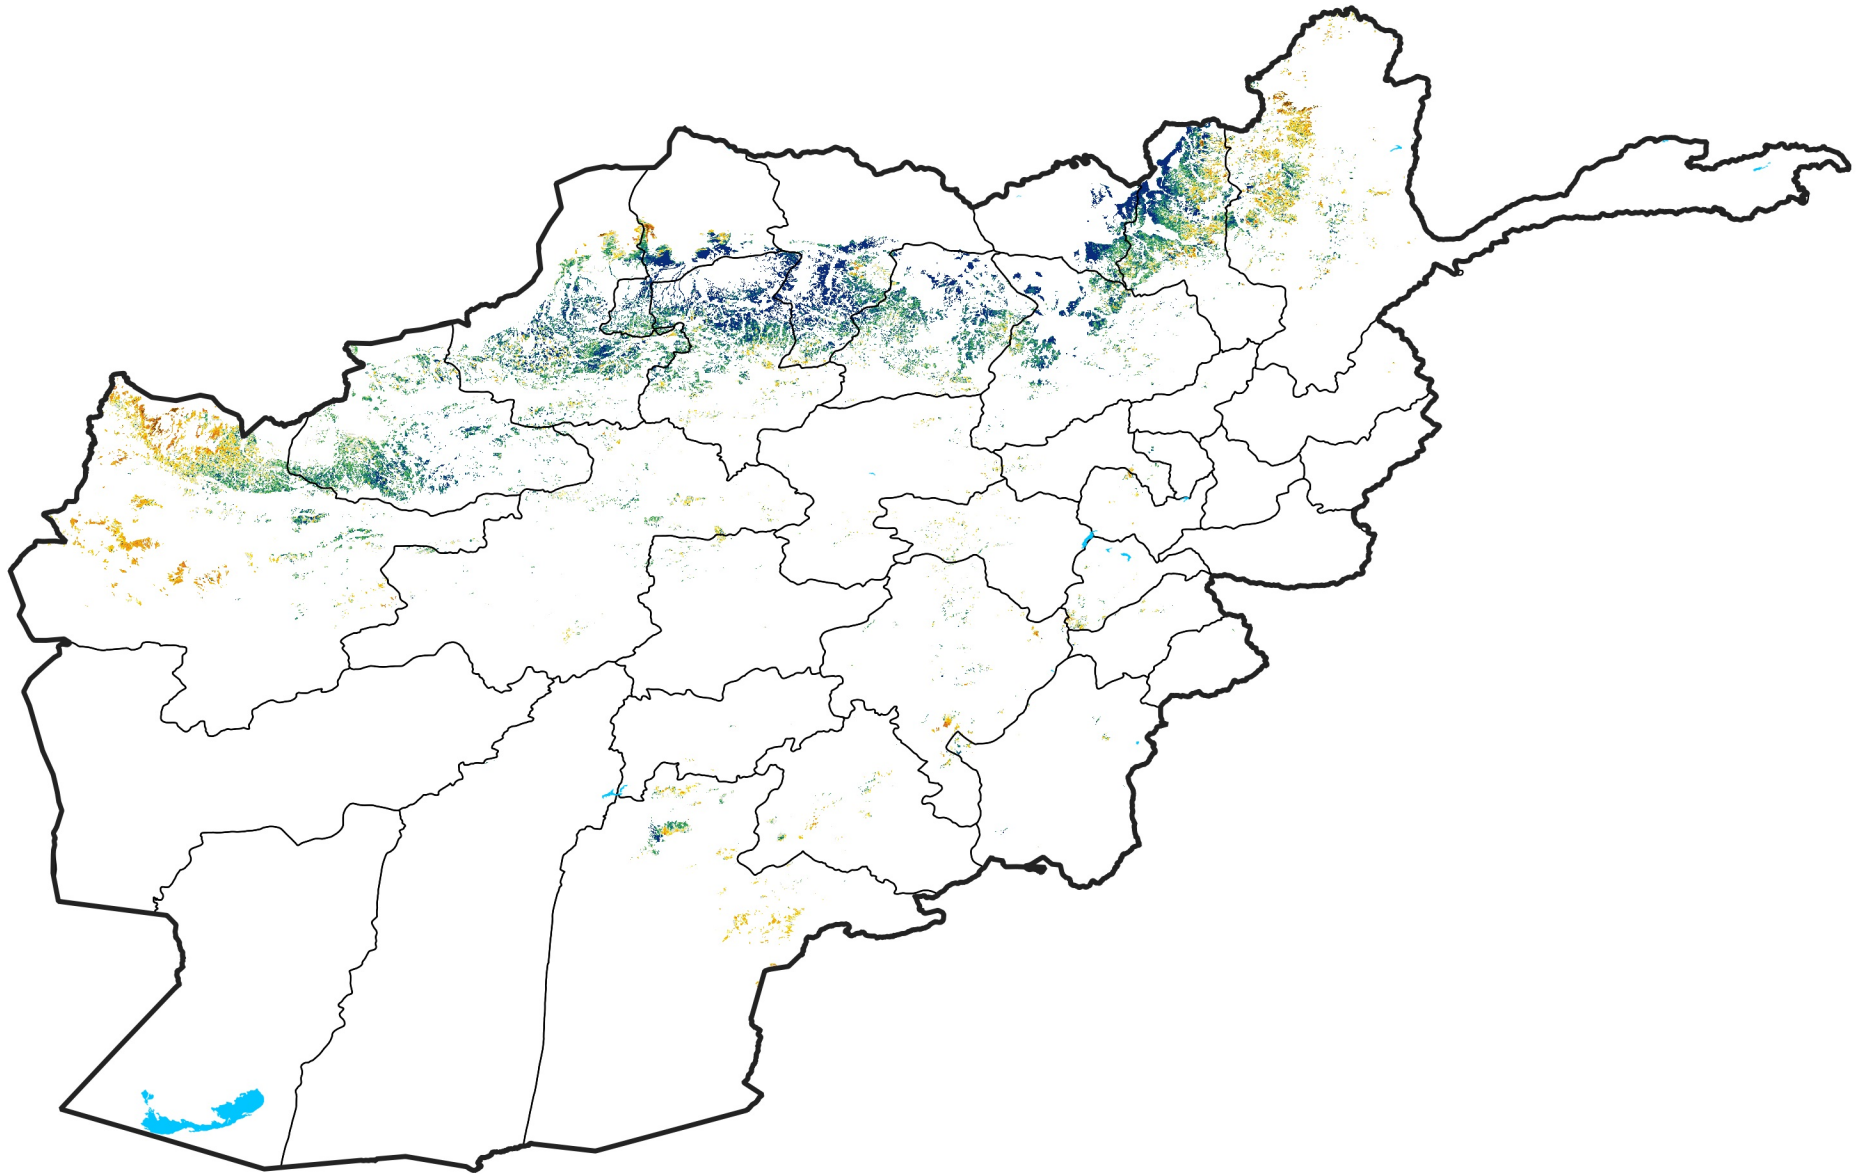

Afghanistan Rainfed Agricultural Areas

Percent of Mean NDVI

2012 / mean (2003 - 2022)

Period 15 / May 21 - 31, 2012

Percent of Normal