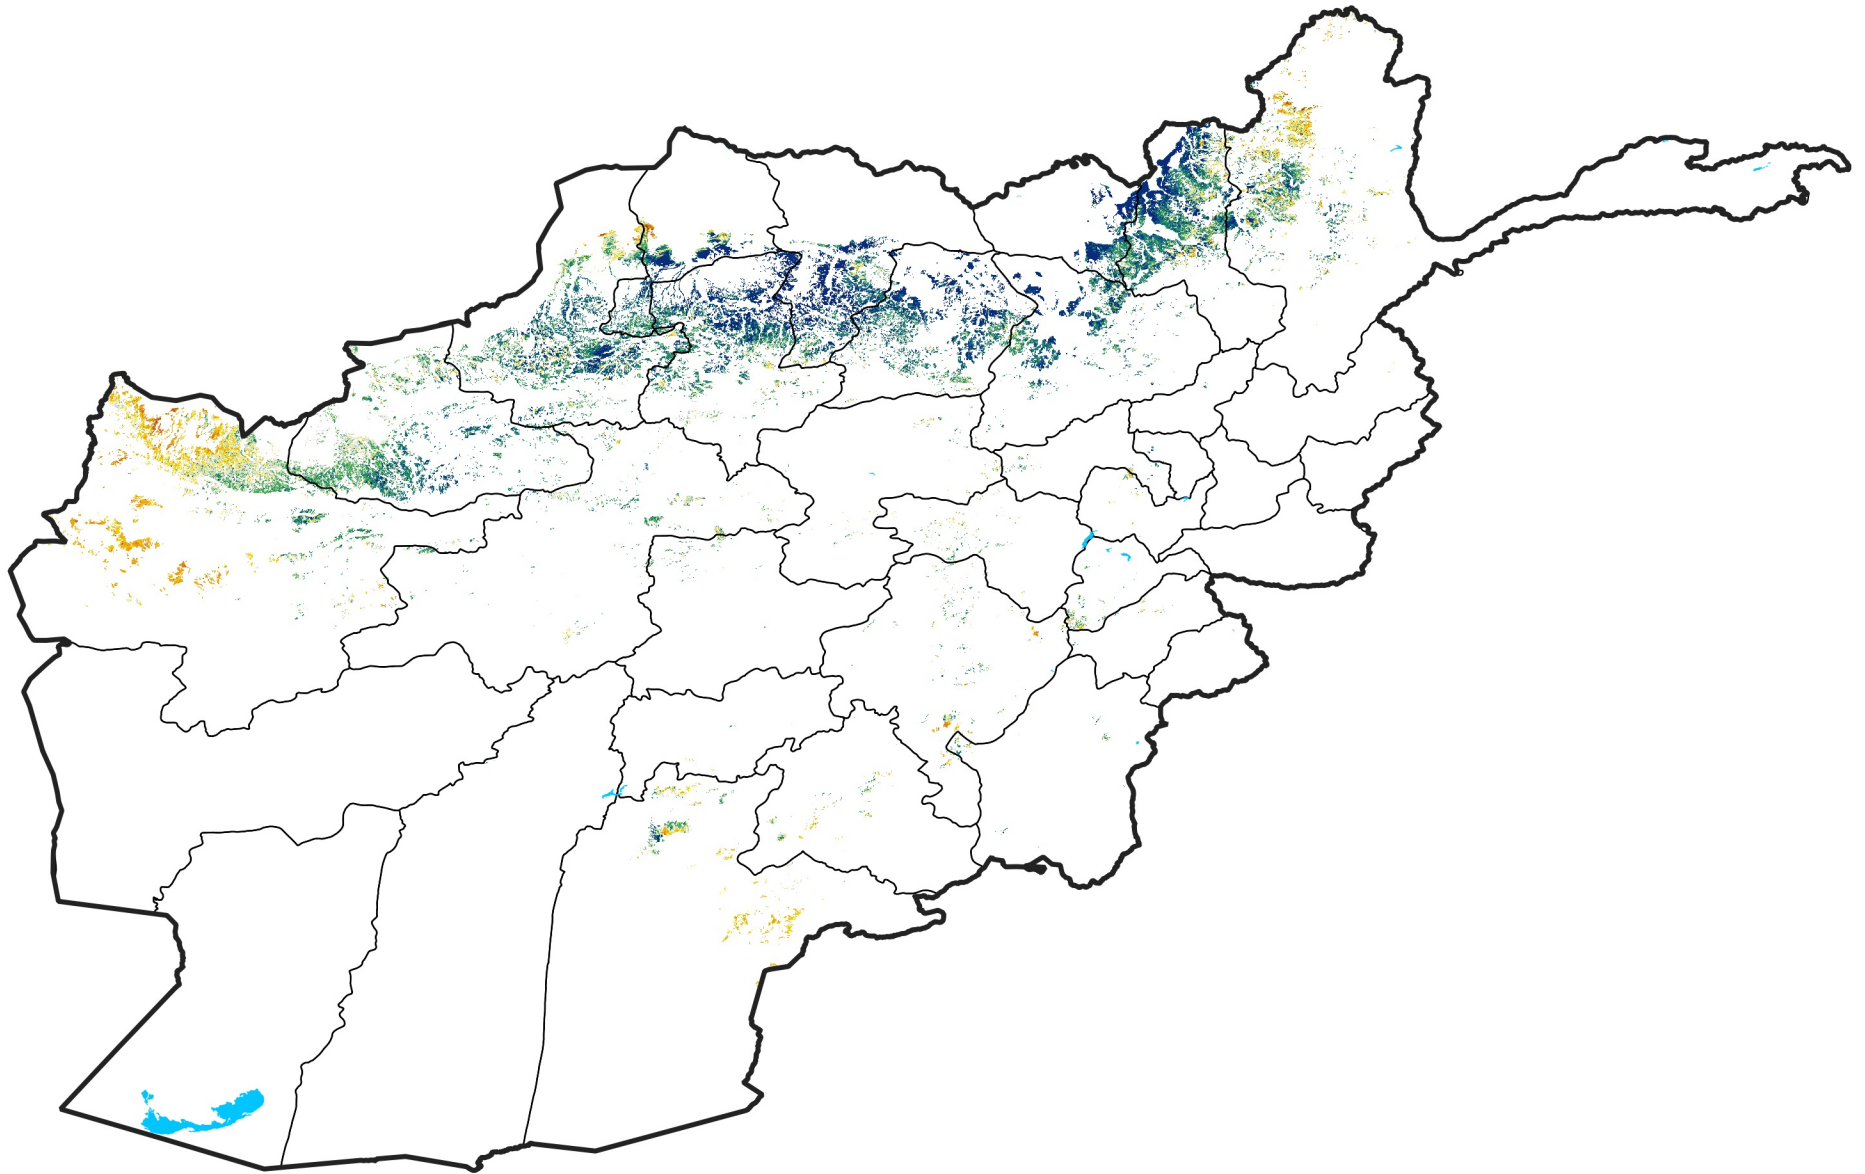

Afghanistan Rainfed Agricultural Areas

Percent of Mean NDVI

2012 / mean (2003 - 2022)

Period 16 / June 01 - 10, 2012

Percent of Normal