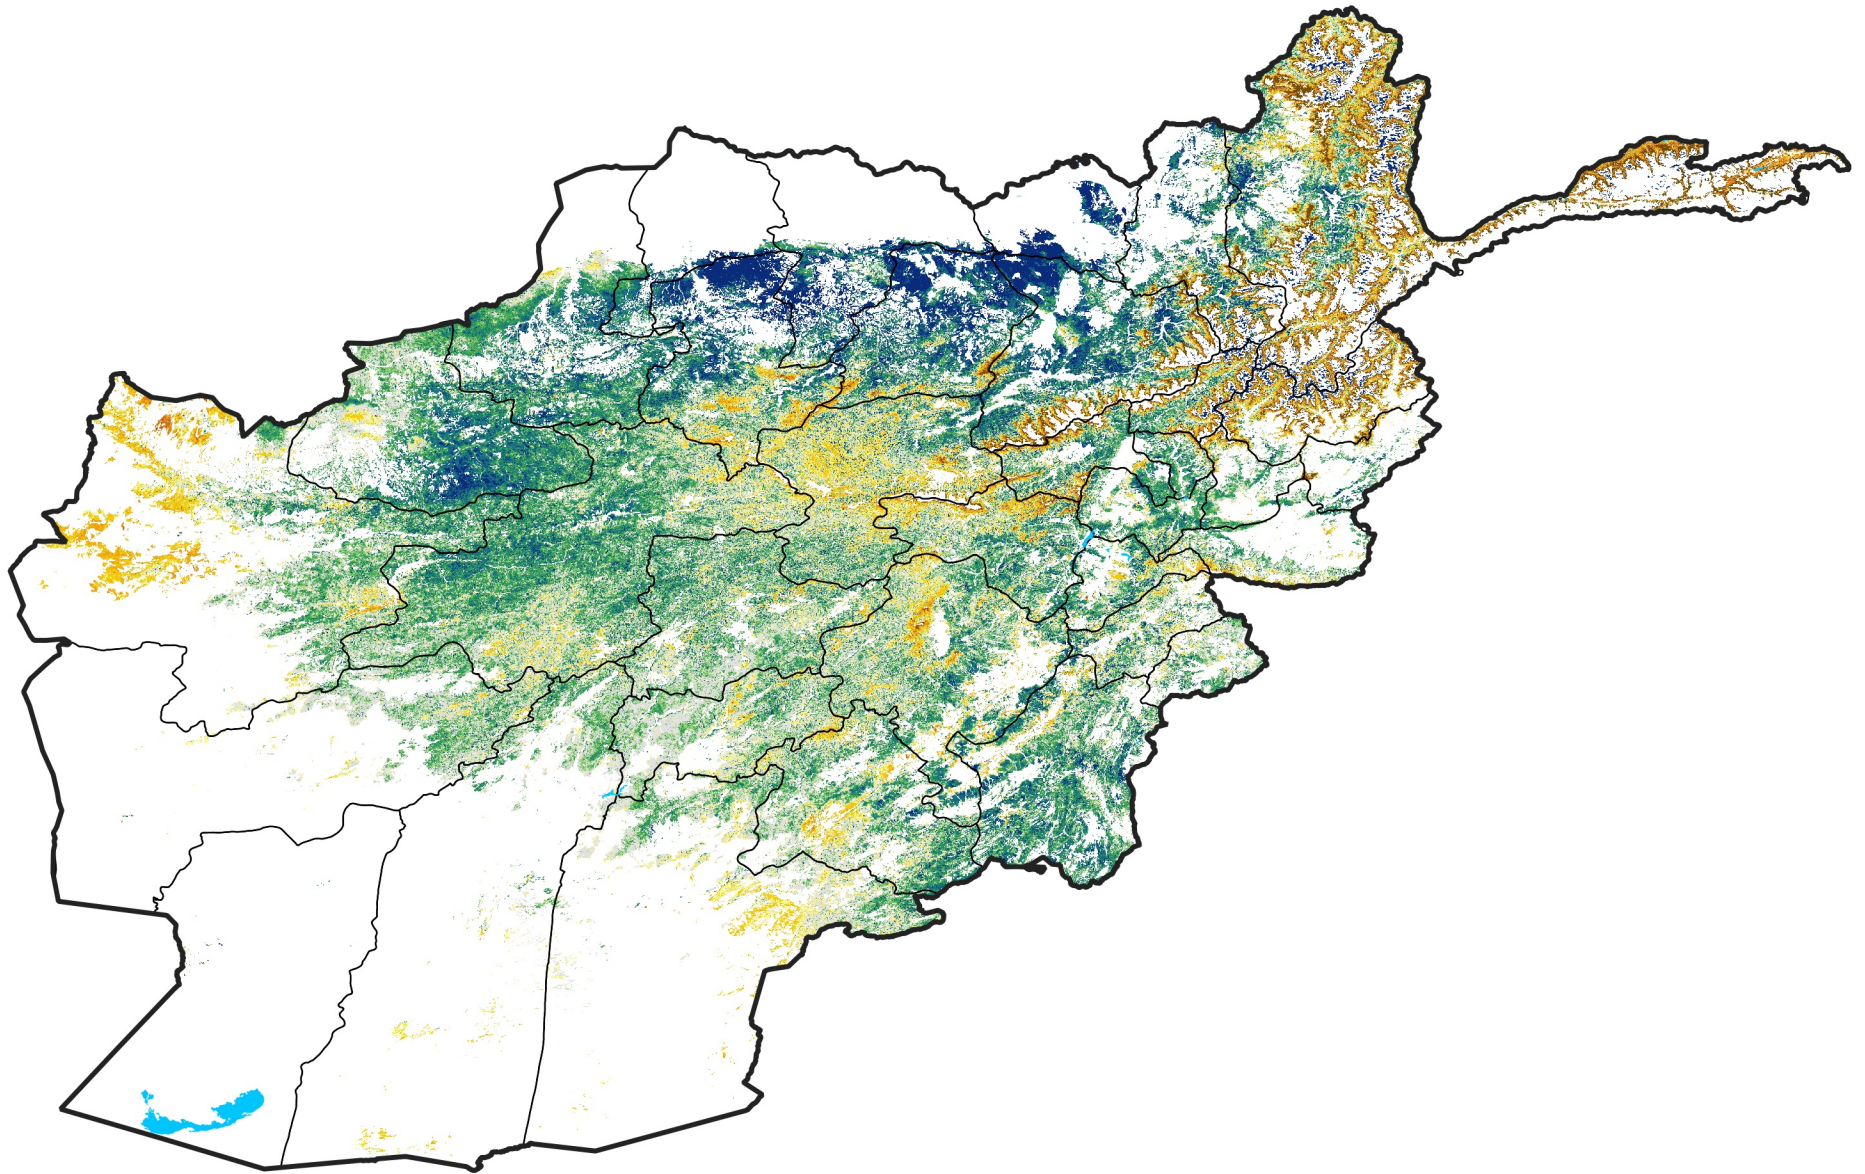

Afghanistan Rangeland Agricultural Areas

Percent of Mean NDVI

2012 / mean (2003 - 2022)

Period 16 / June 01 - 10, 2012

Percent of Normal