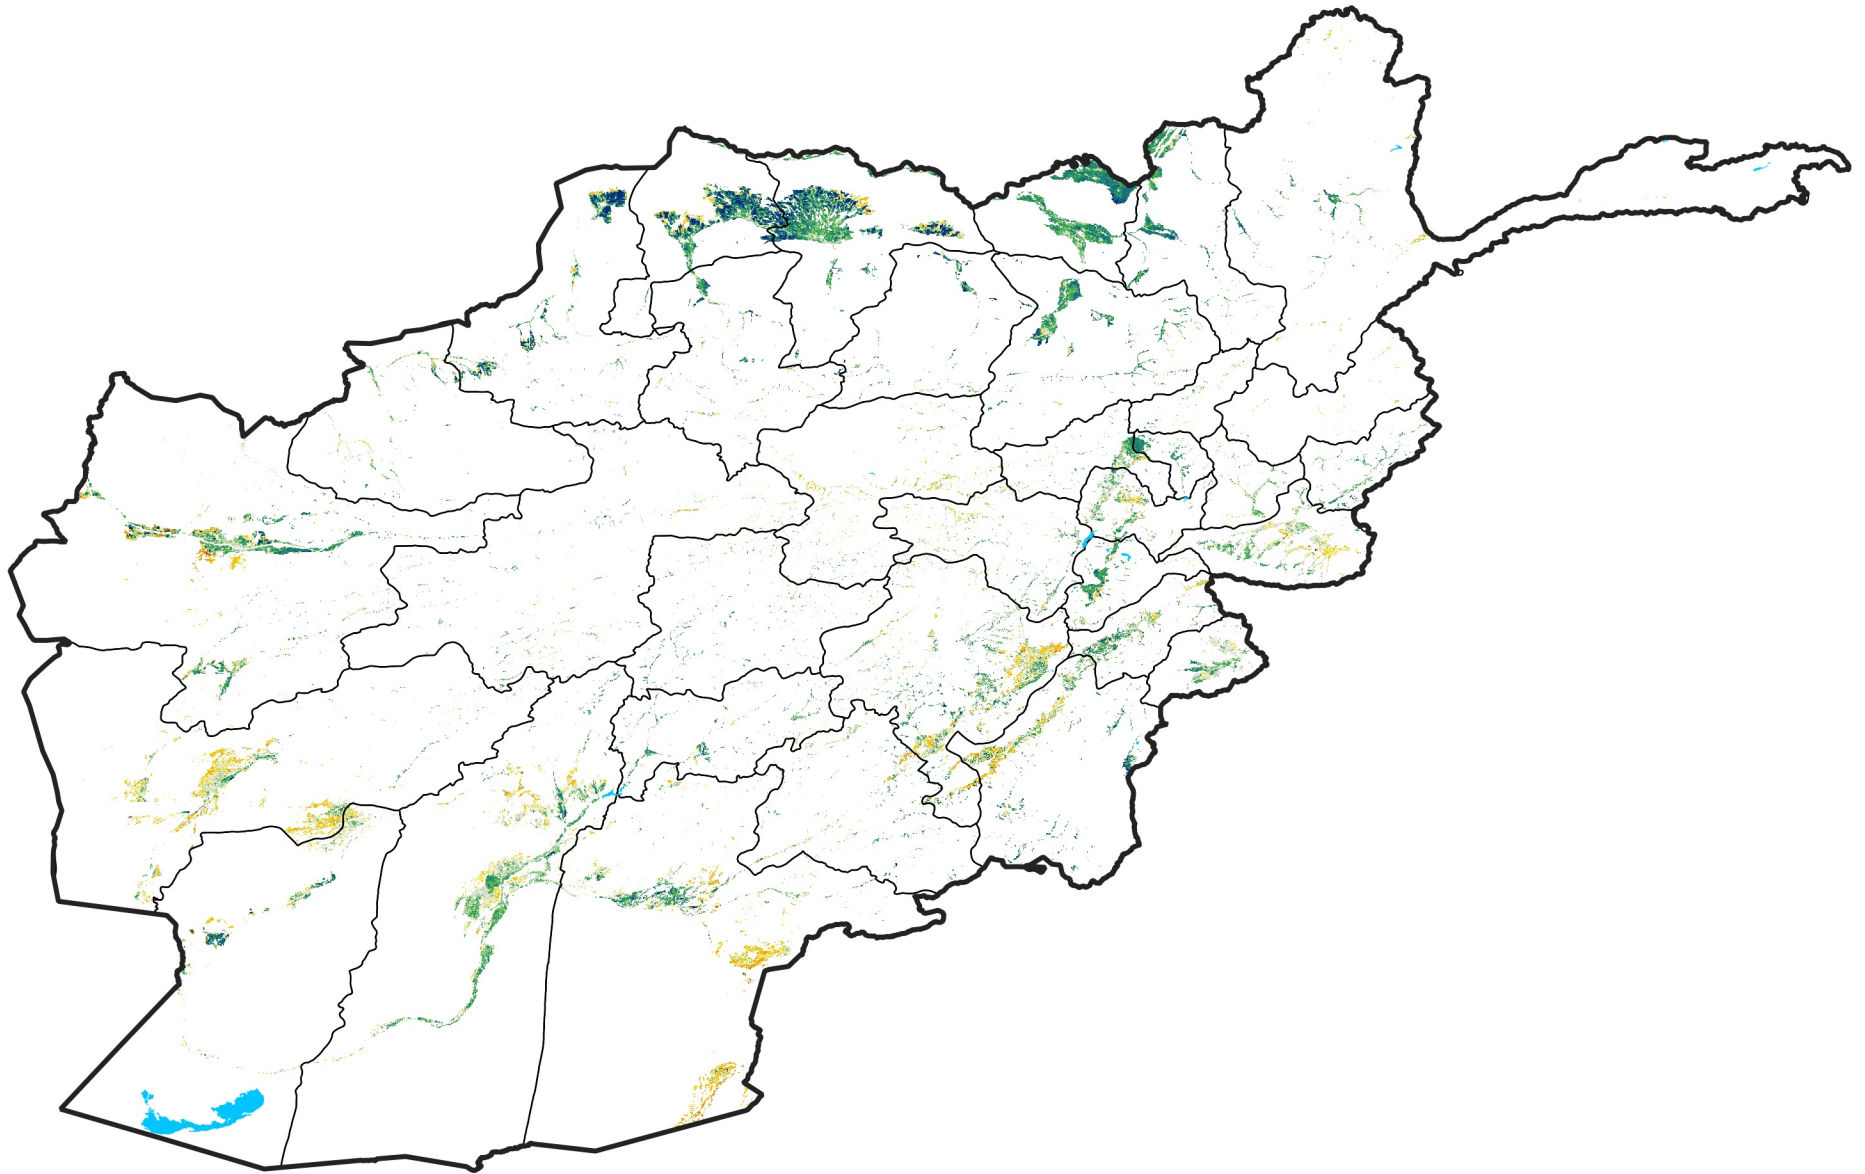

Afghanistan Irrigated Agricultural Areas

Percent of Mean NDVI

2012 / mean (2003 - 2022)

Period 17 / June 11 - 20, 2012

Percent of Normal