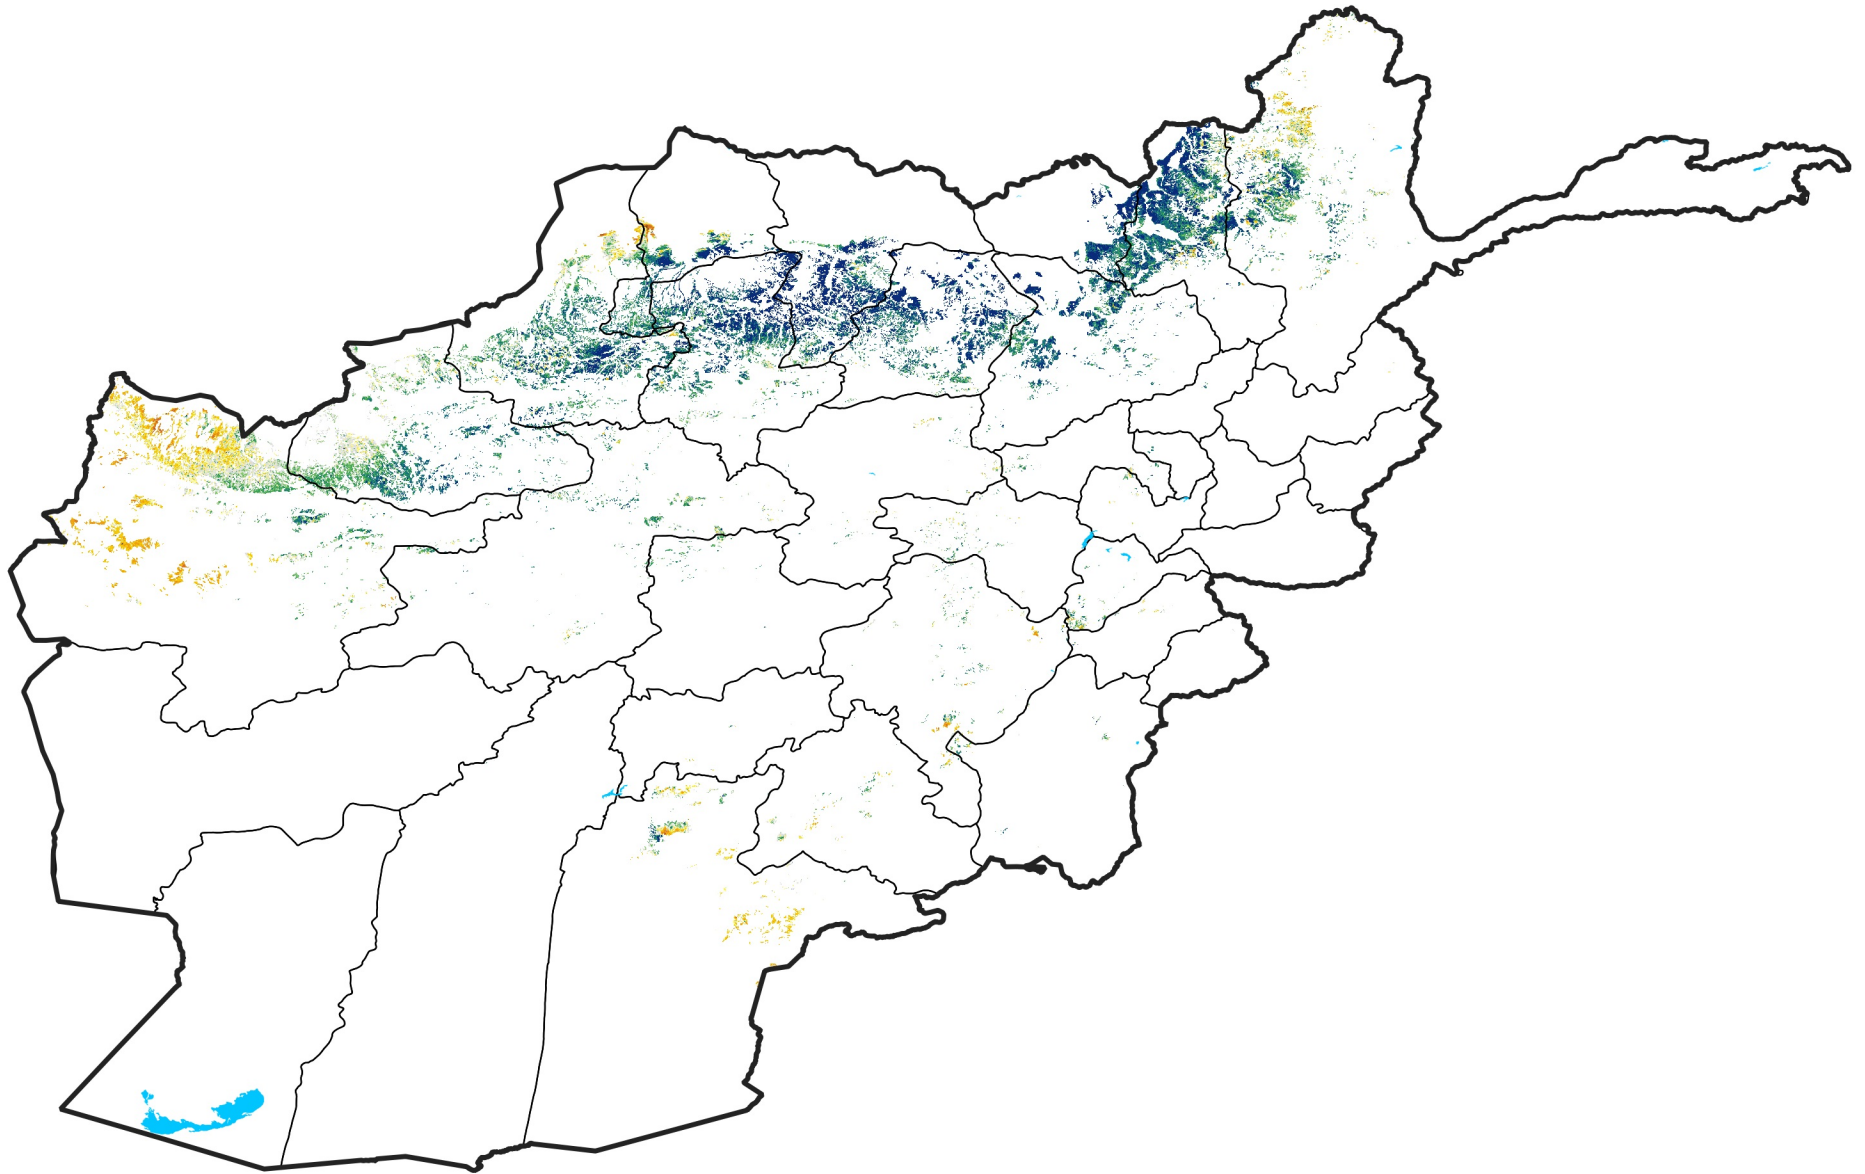

Afghanistan Rainfed Agricultural Areas

Percent of Mean NDVI

2012 / mean (2003 - 2022)

Period 17 / June 11 - 20, 2012

Percent of Normal