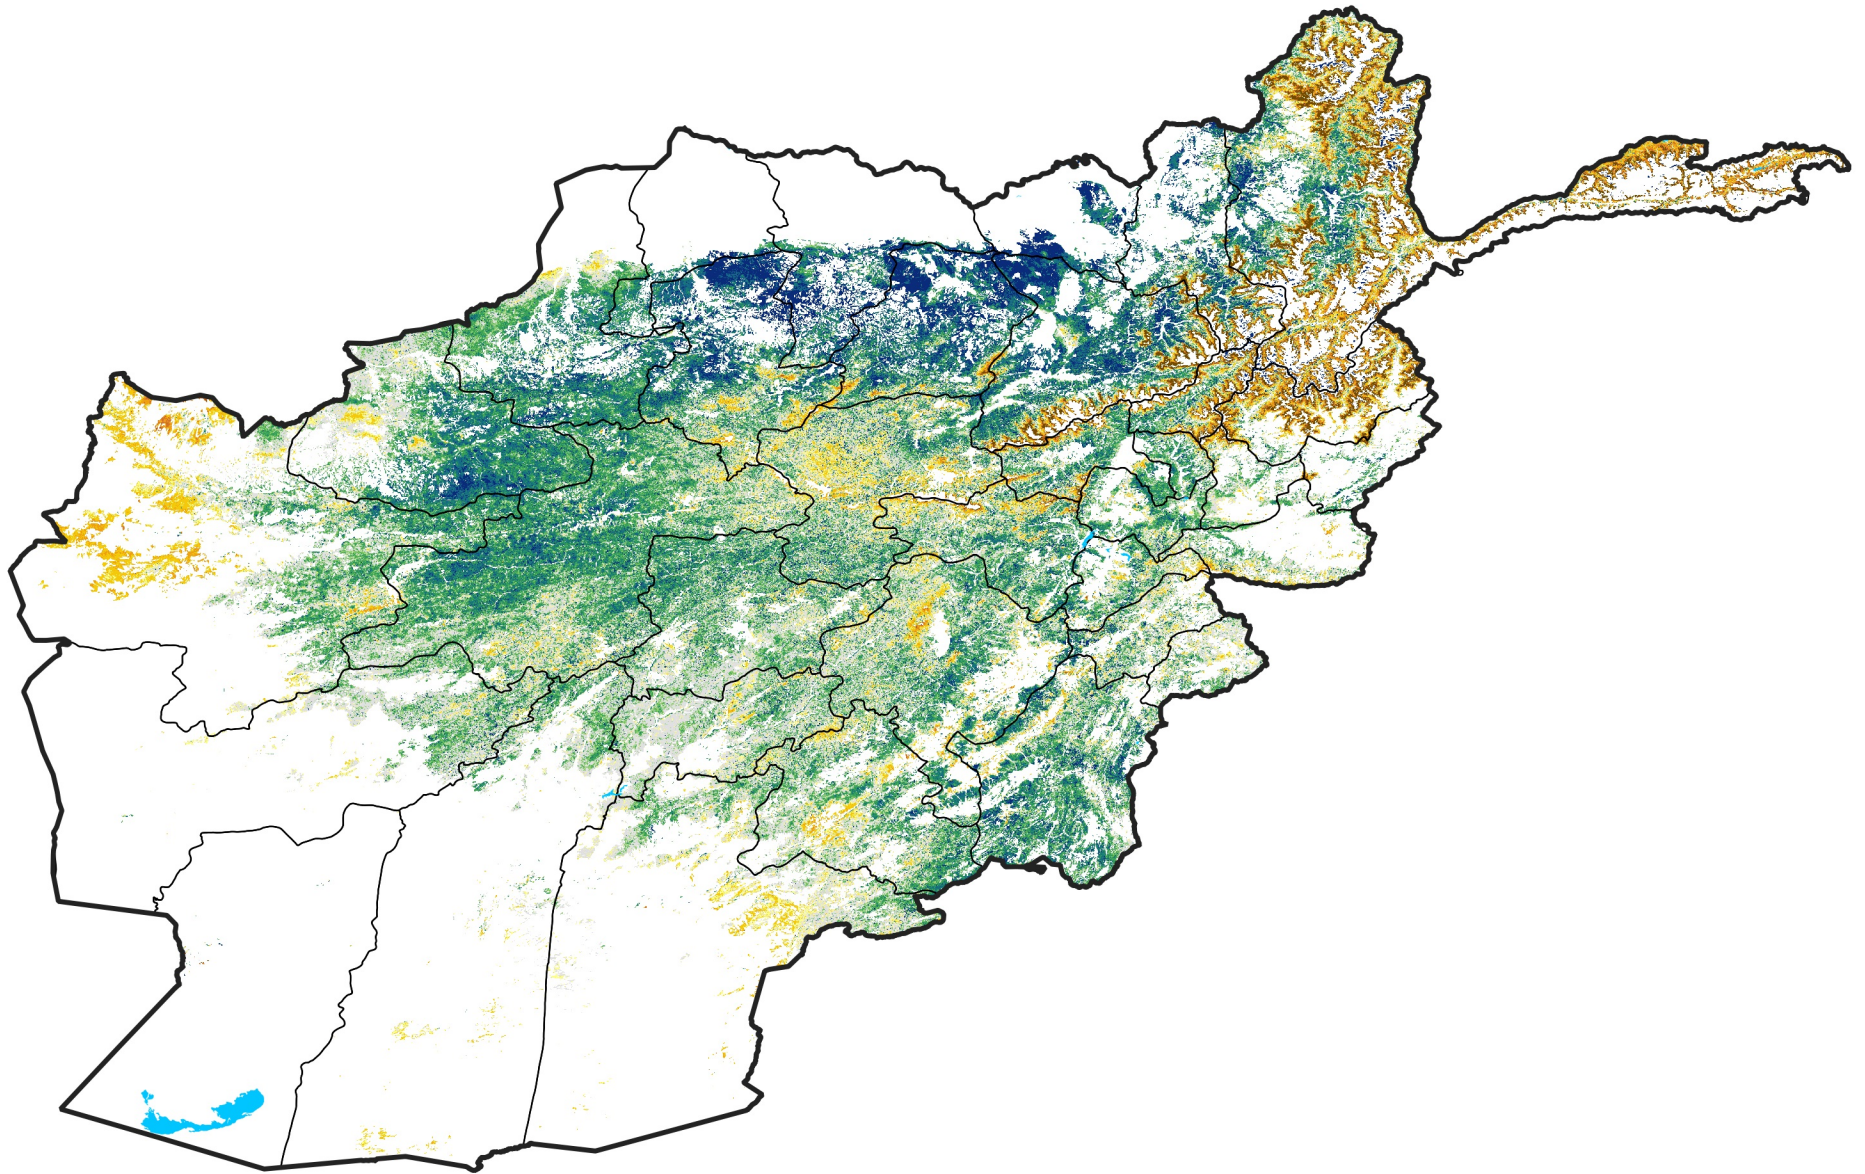

Afghanistan Rangeland Agricultural Areas

Percent of Mean NDVI

2012 / mean (2003 - 2022)

Period 17 / June 11 - 20, 2012

Percent of Normal