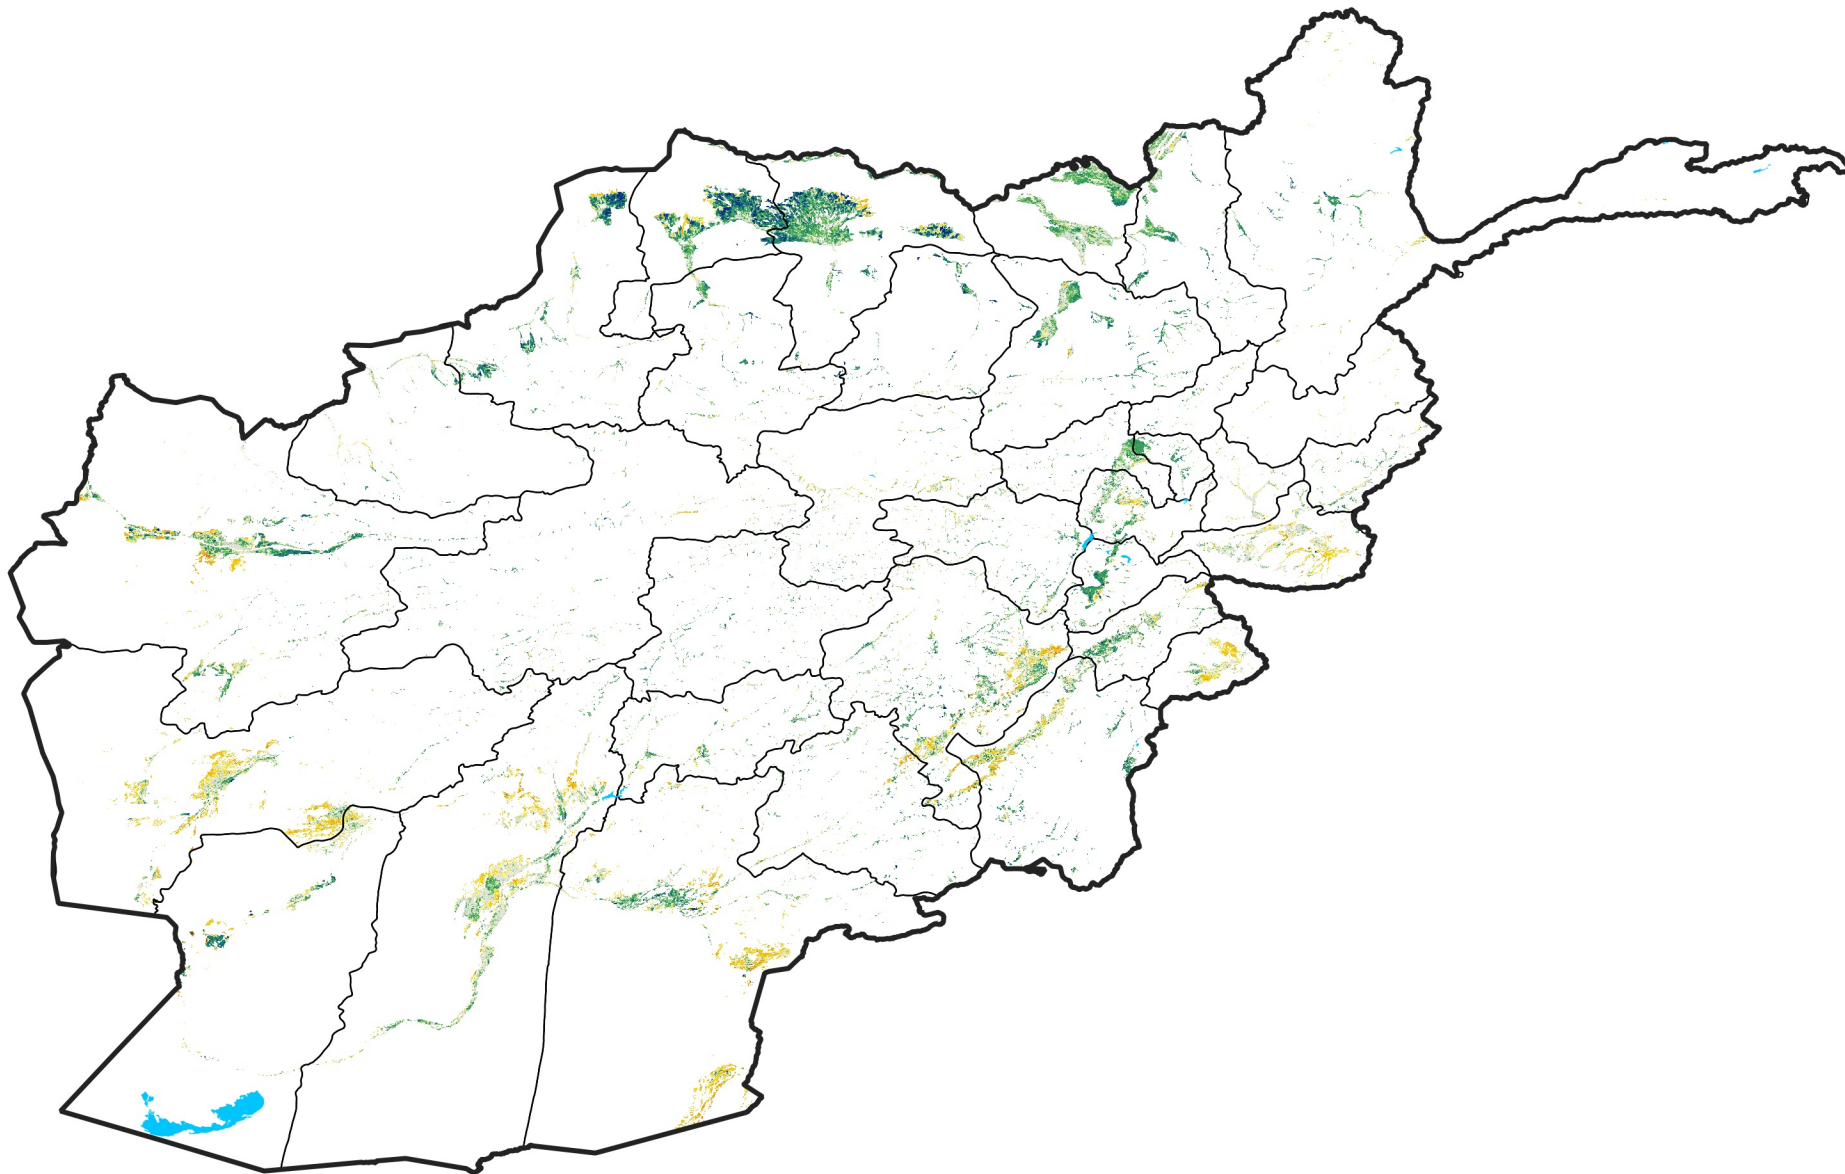

Afghanistan Irrigated Agricultural Areas

Percent of Mean NDVI

2012 / mean (2003 - 2022)

Period 18 / June 21 - 30, 2012

Percent of Normal