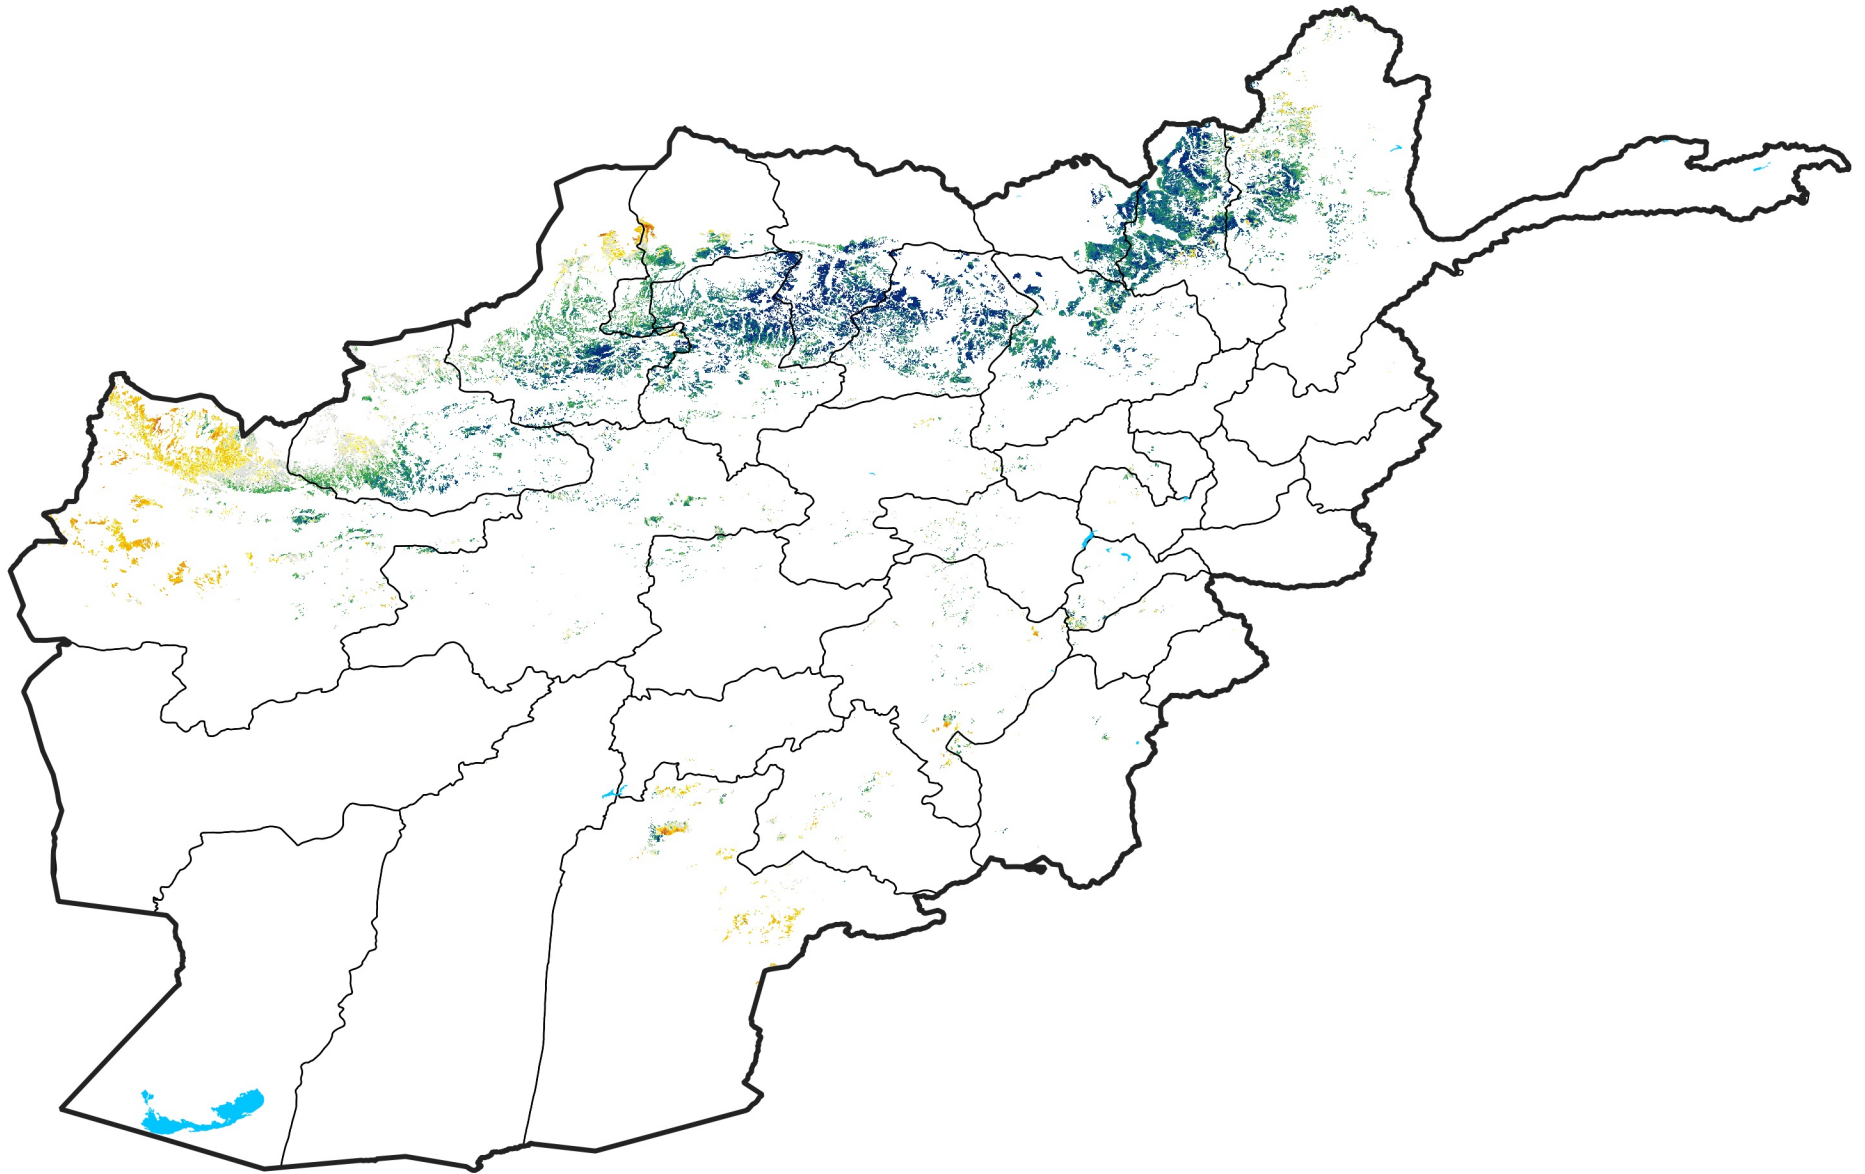

Afghanistan Rainfed Agricultural Areas

Percent of Mean NDVI

2012 / mean (2003 - 2022)

Period 18 / June 21 - 30, 2012

Percent of Normal