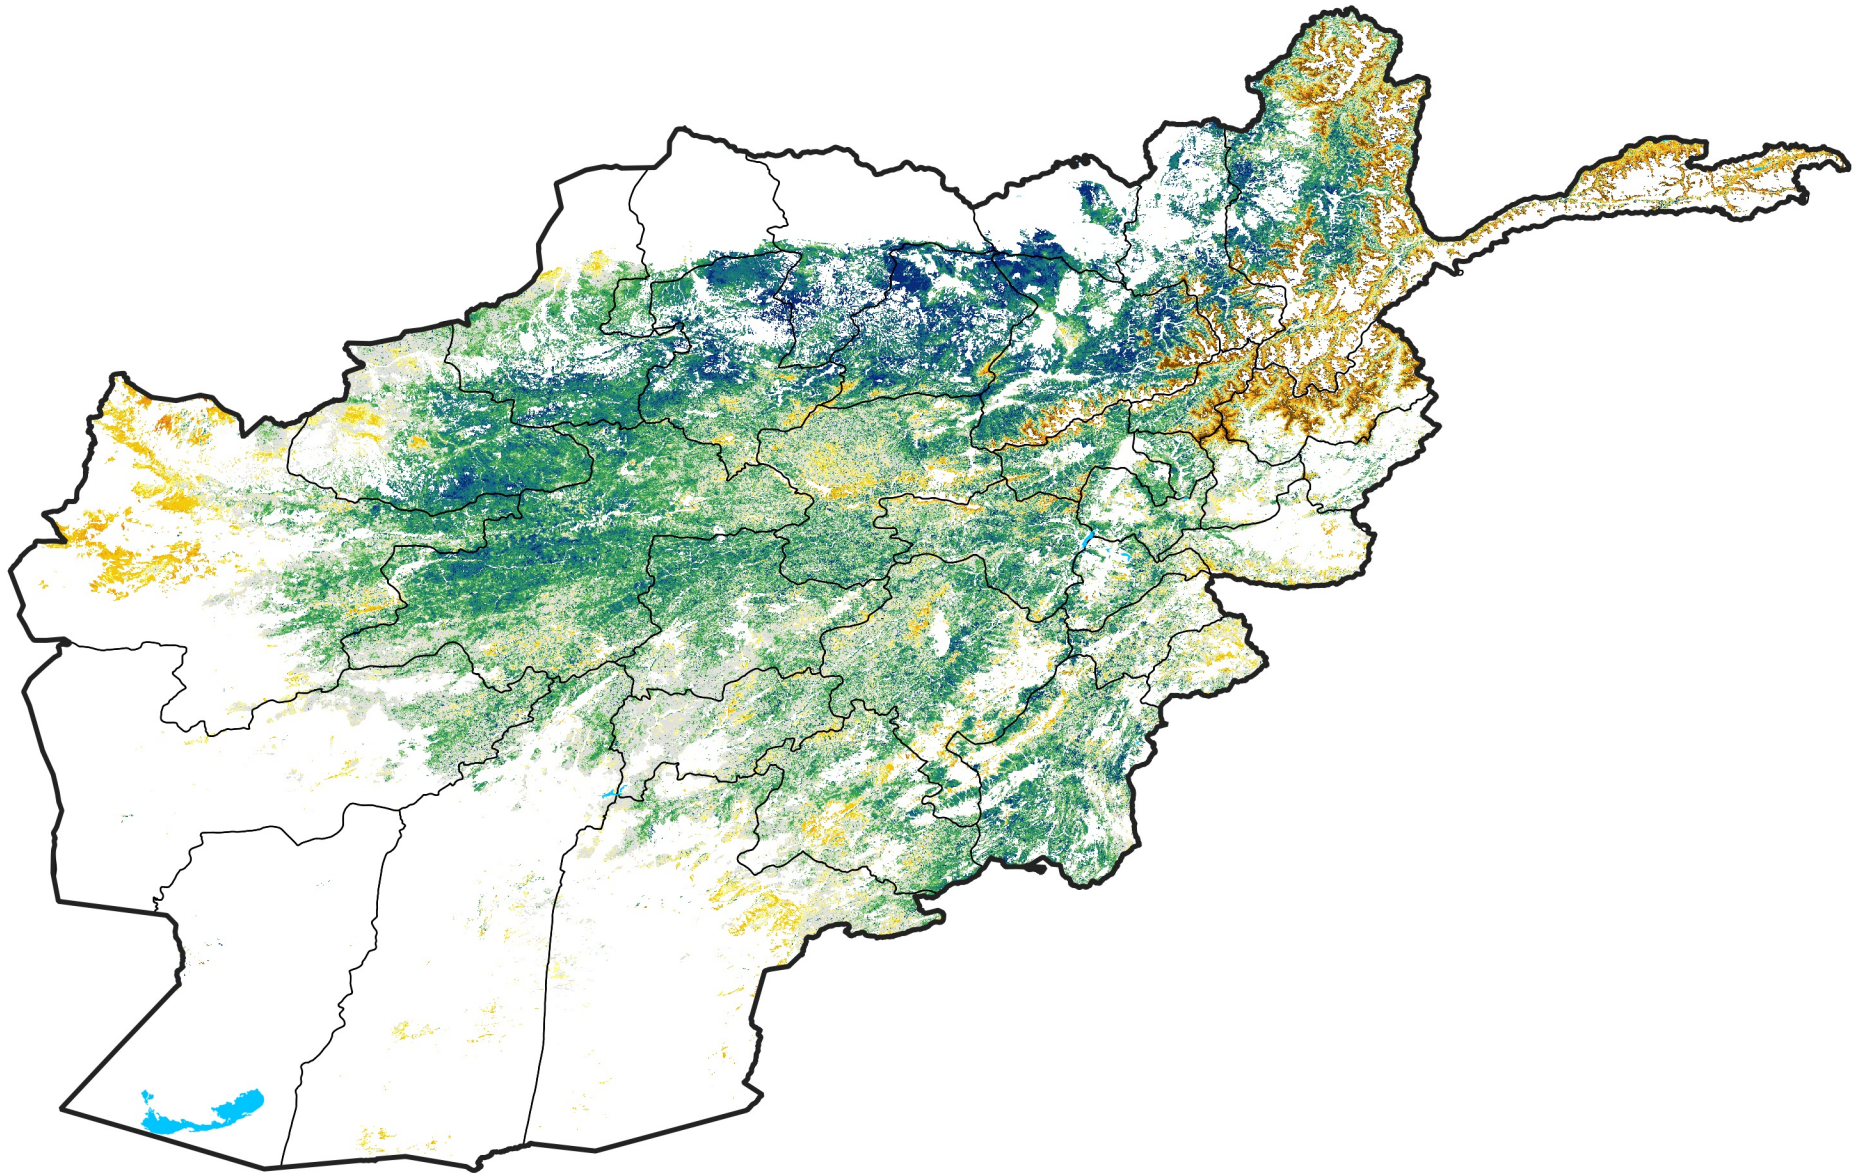

Afghanistan Rangeland Agricultural Areas

Percent of Mean NDVI

2012 / mean (2003 - 2022)

Period 18 / June 21 - 30, 2012

Percent of Normal