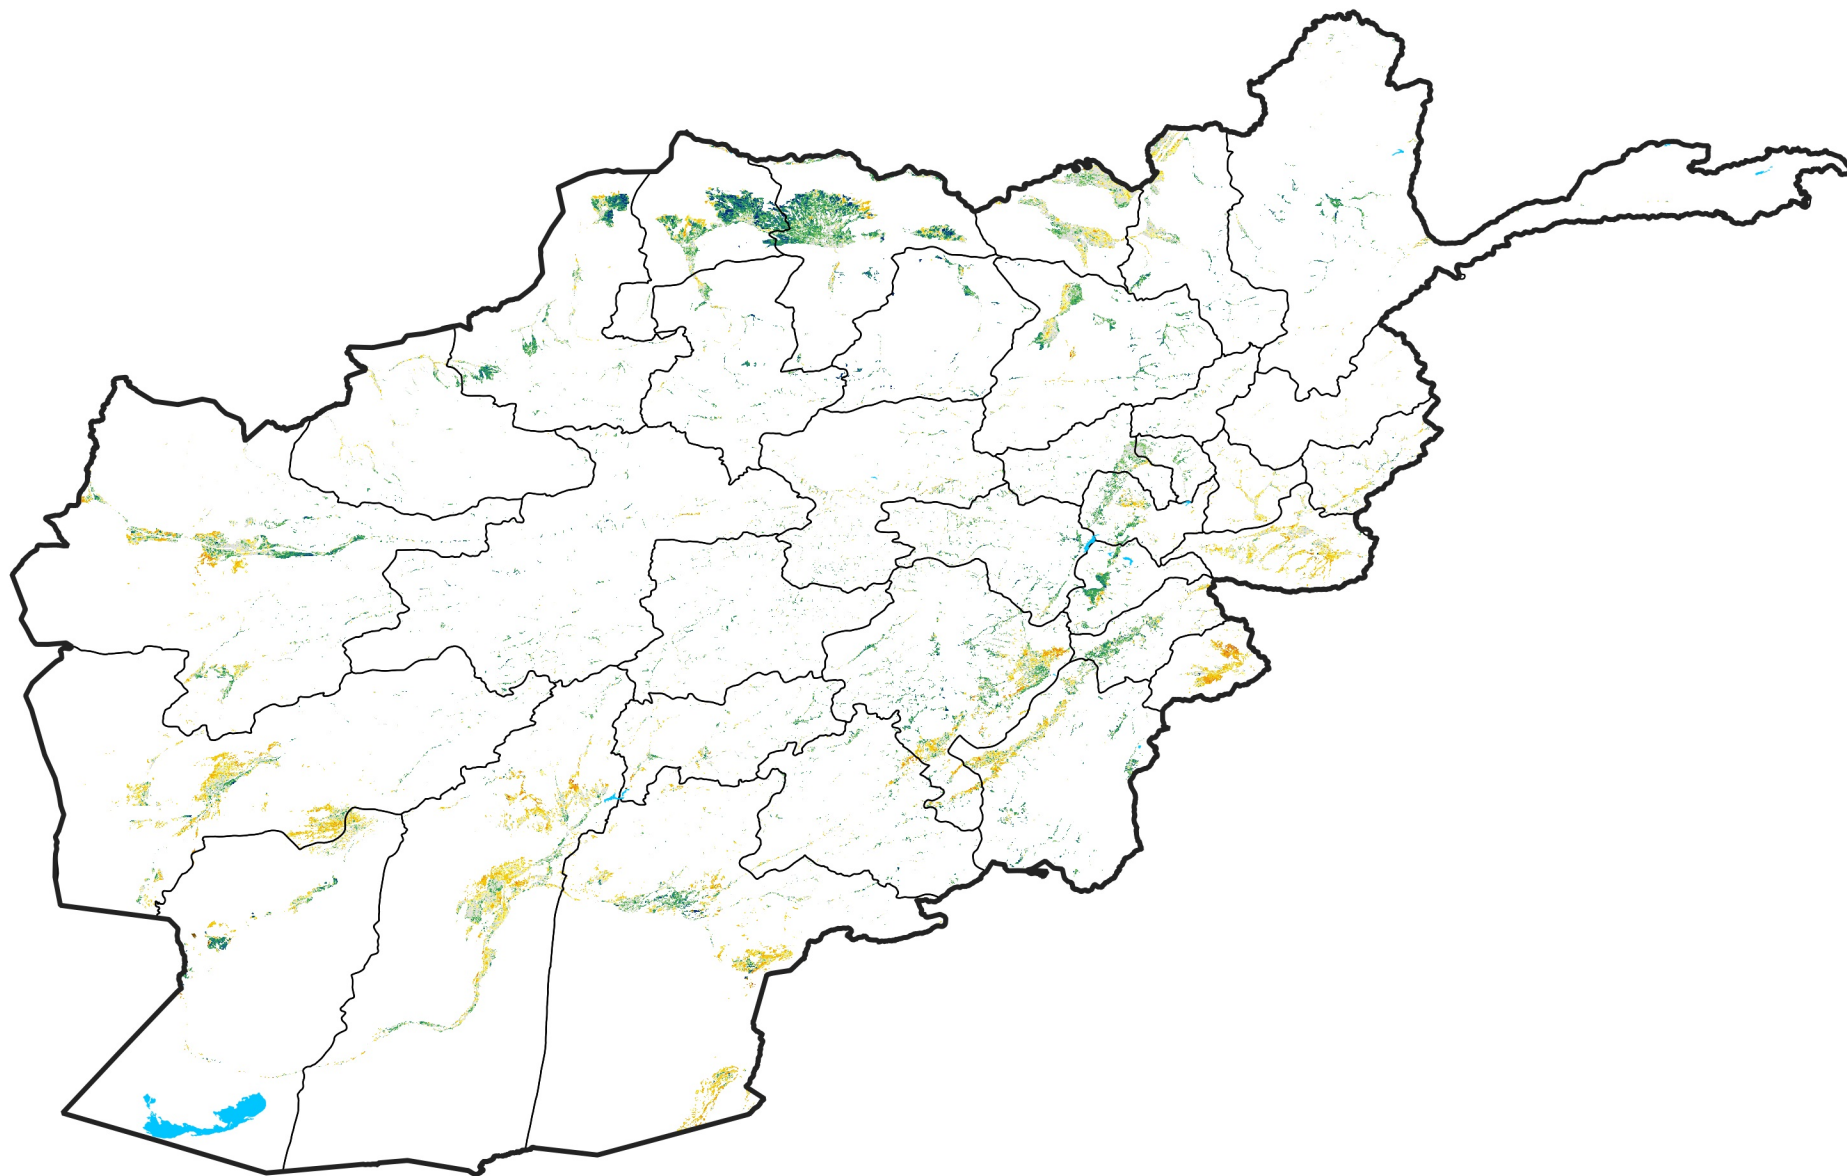

Afghanistan Irrigated Agricultural Areas

Percent of Mean NDVI

2012 / mean (2003 - 2022)

Period 19 / July 01 - 10, 2012

Percent of Normal