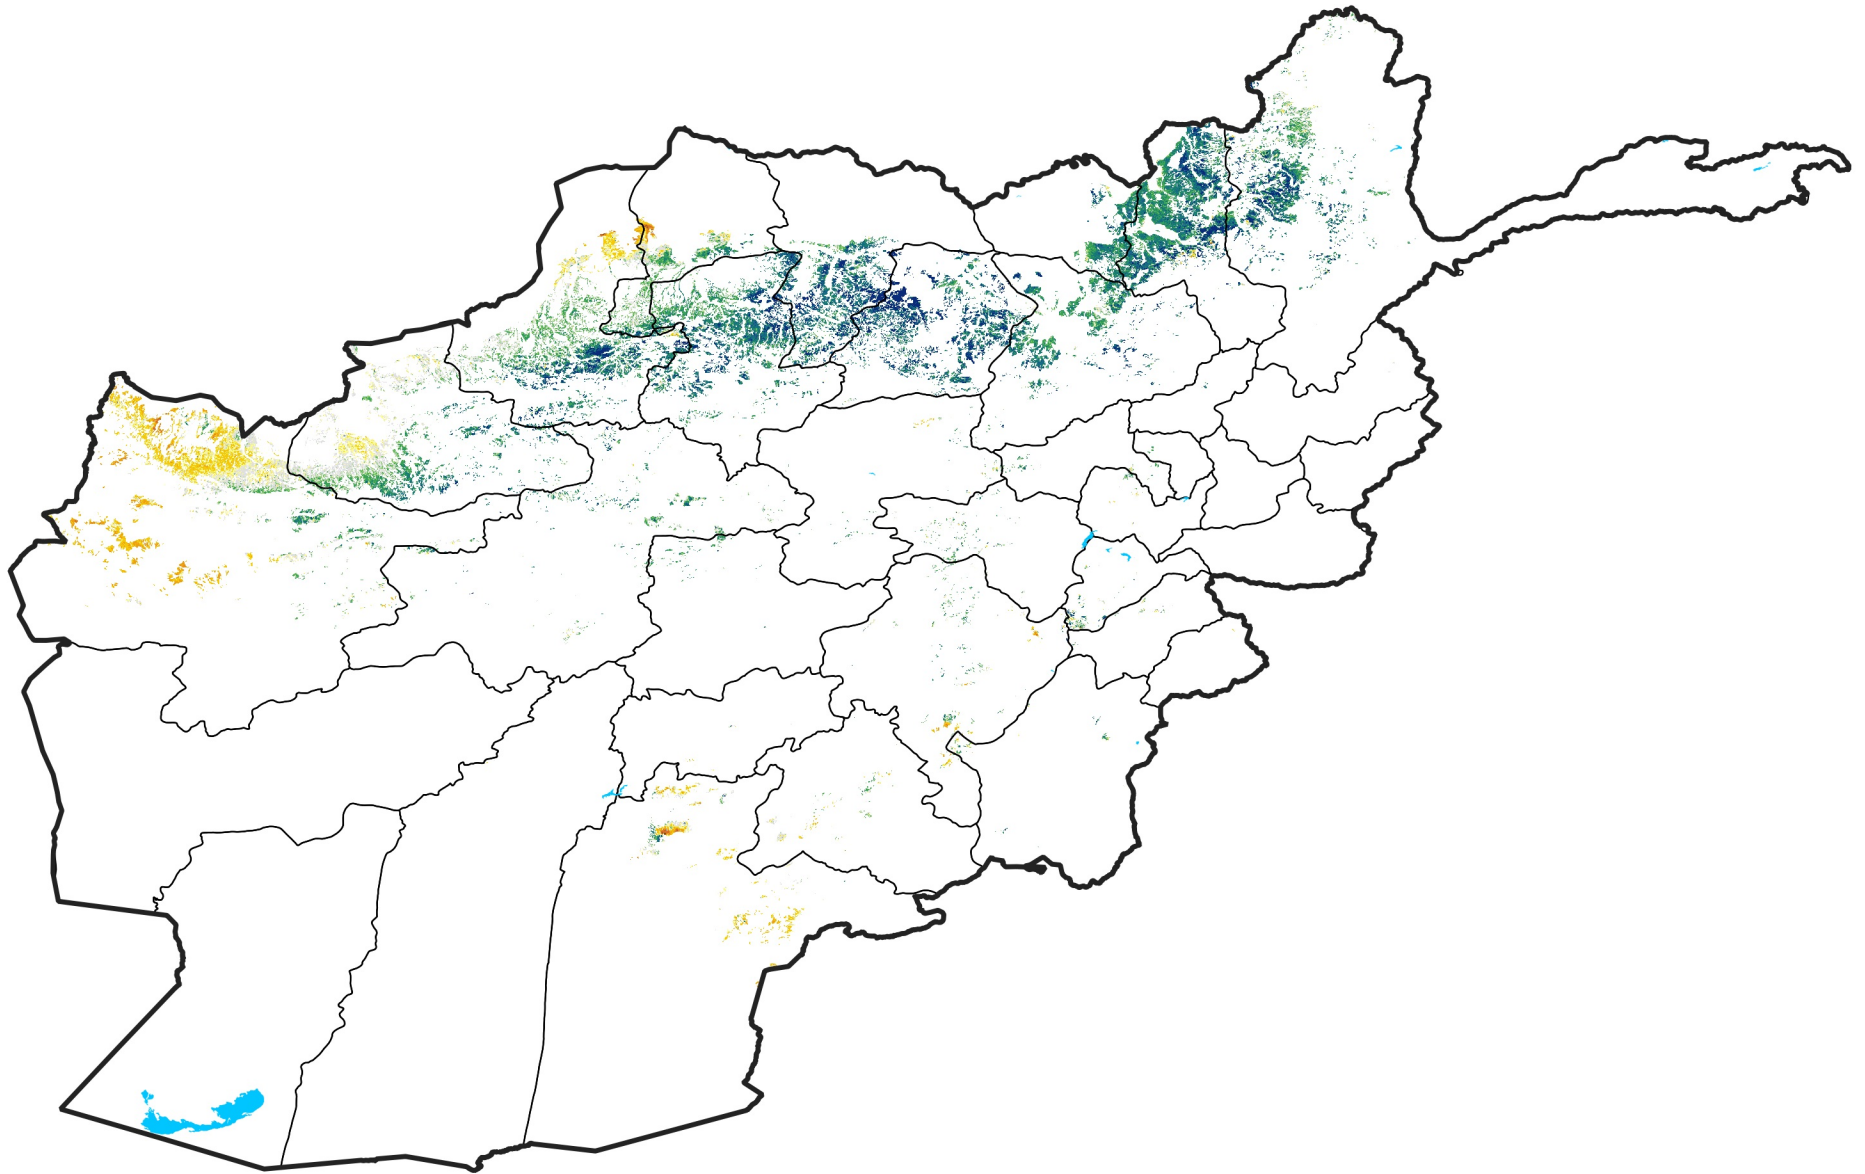

Afghanistan Rainfed Agricultural Areas

Percent of Mean NDVI

2012 / mean (2003 - 2022)

Period 19 / July 01 - 10, 2012

Percent of Normal