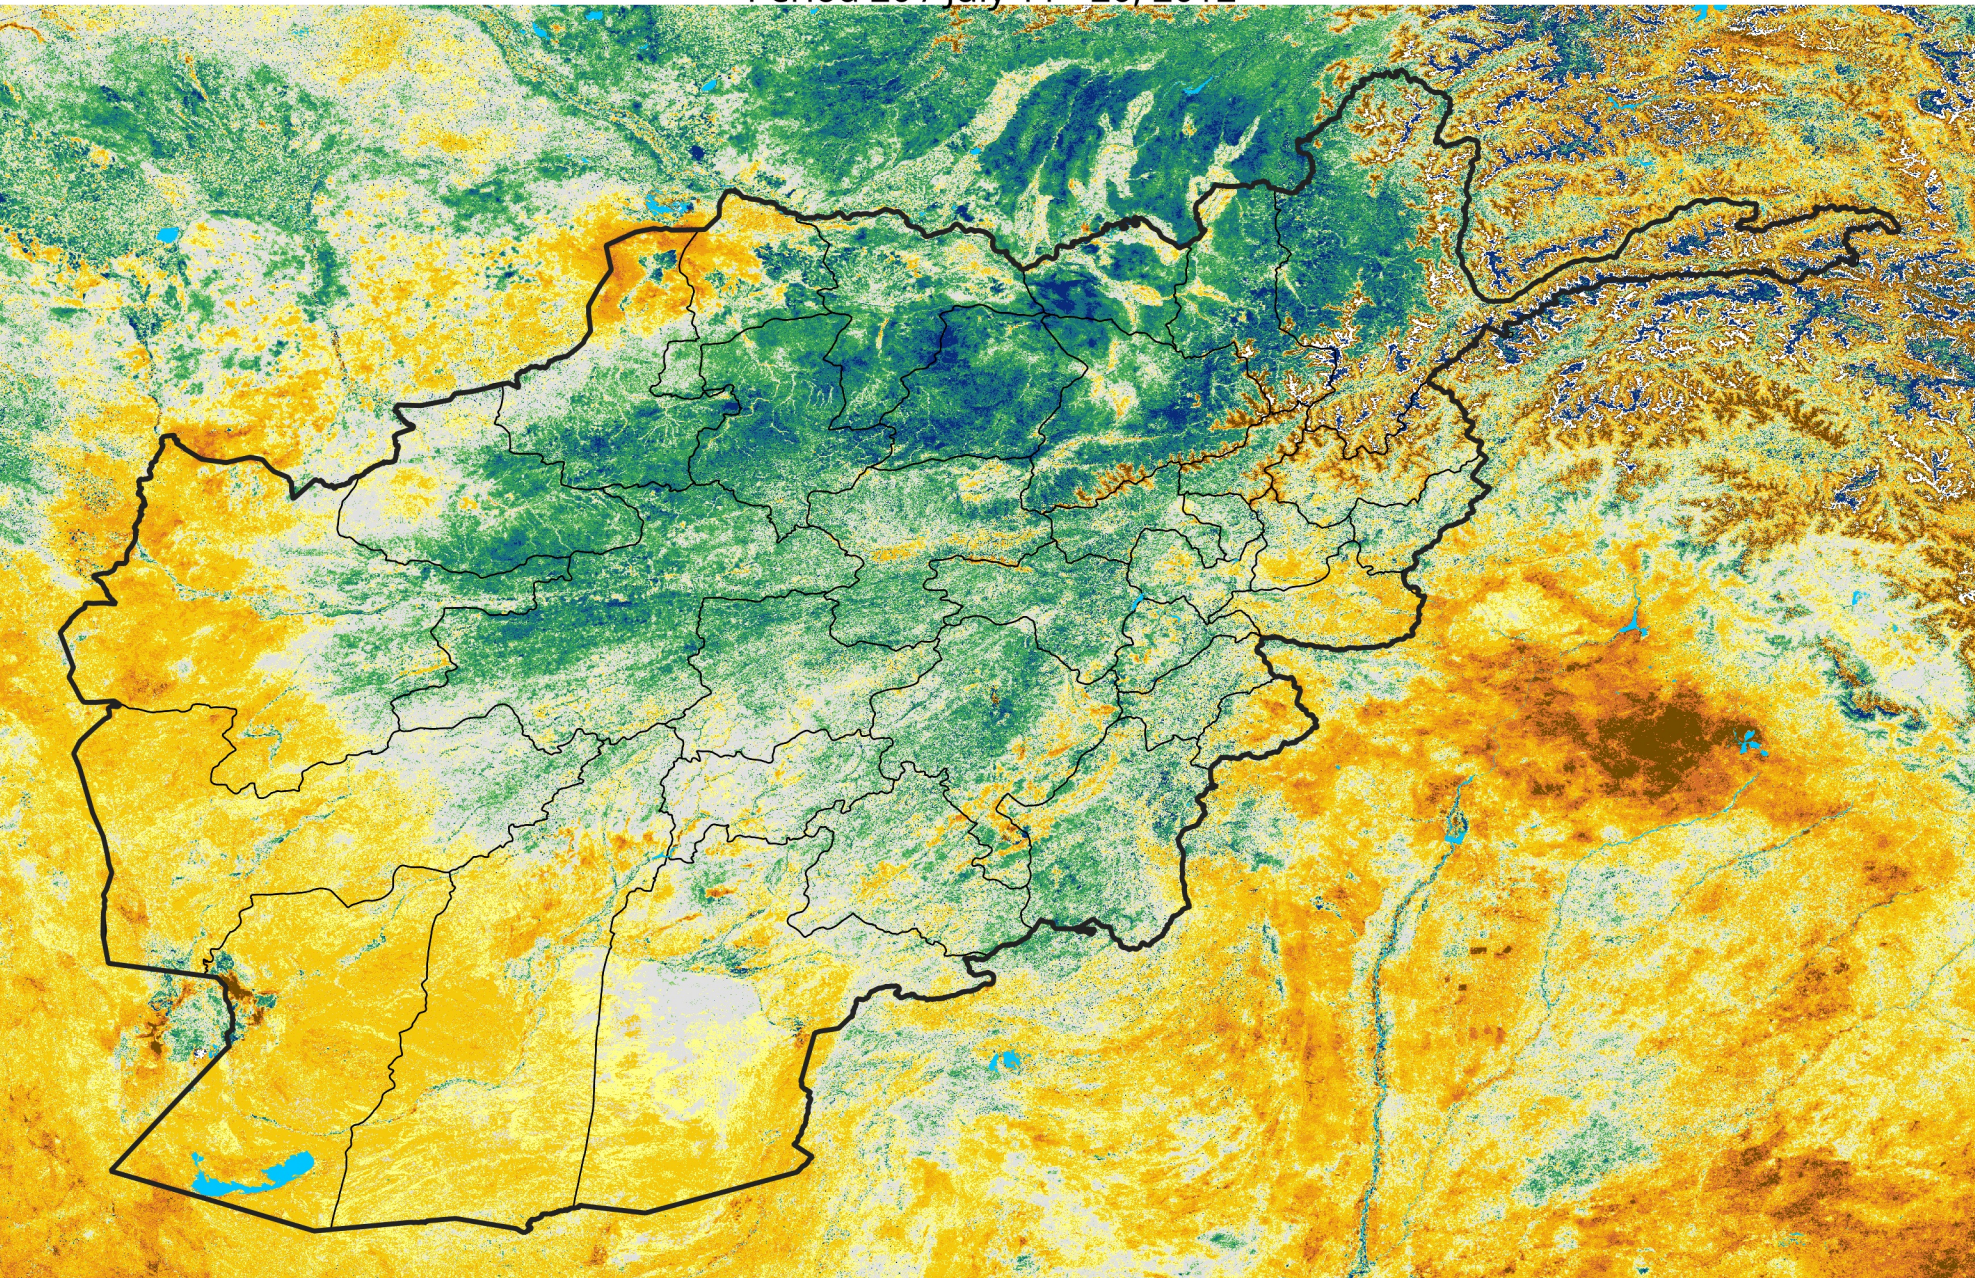

Afghanistan

Percent of Mean NDVI

2012 / mean (2003 - 2022)

Period 20 / July 11 - 20, 2012

Percent of Normal