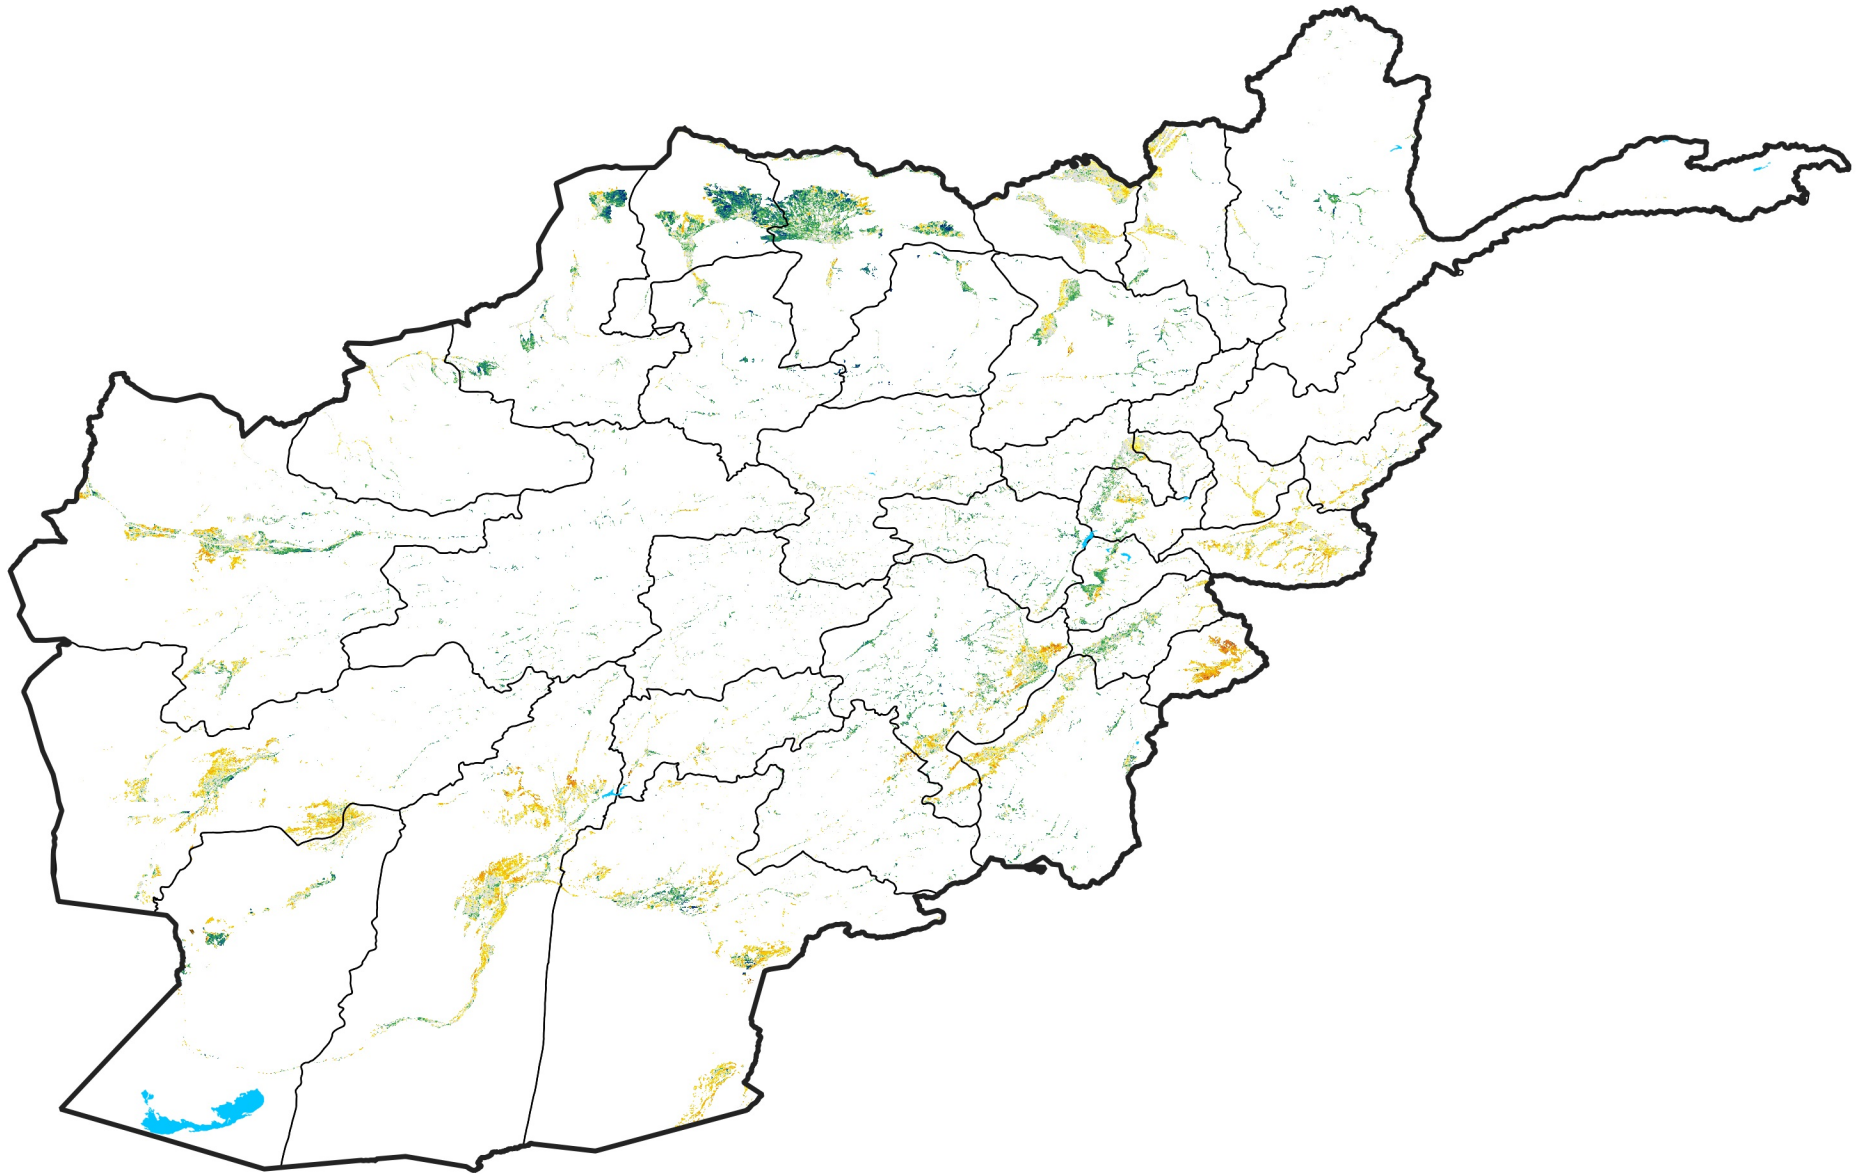

Afghanistan Irrigated Agricultural Areas

Percent of Mean NDVI

2012 / mean (2003 - 2022)

Period 20 / July 11 - 20, 2012

Percent of Normal