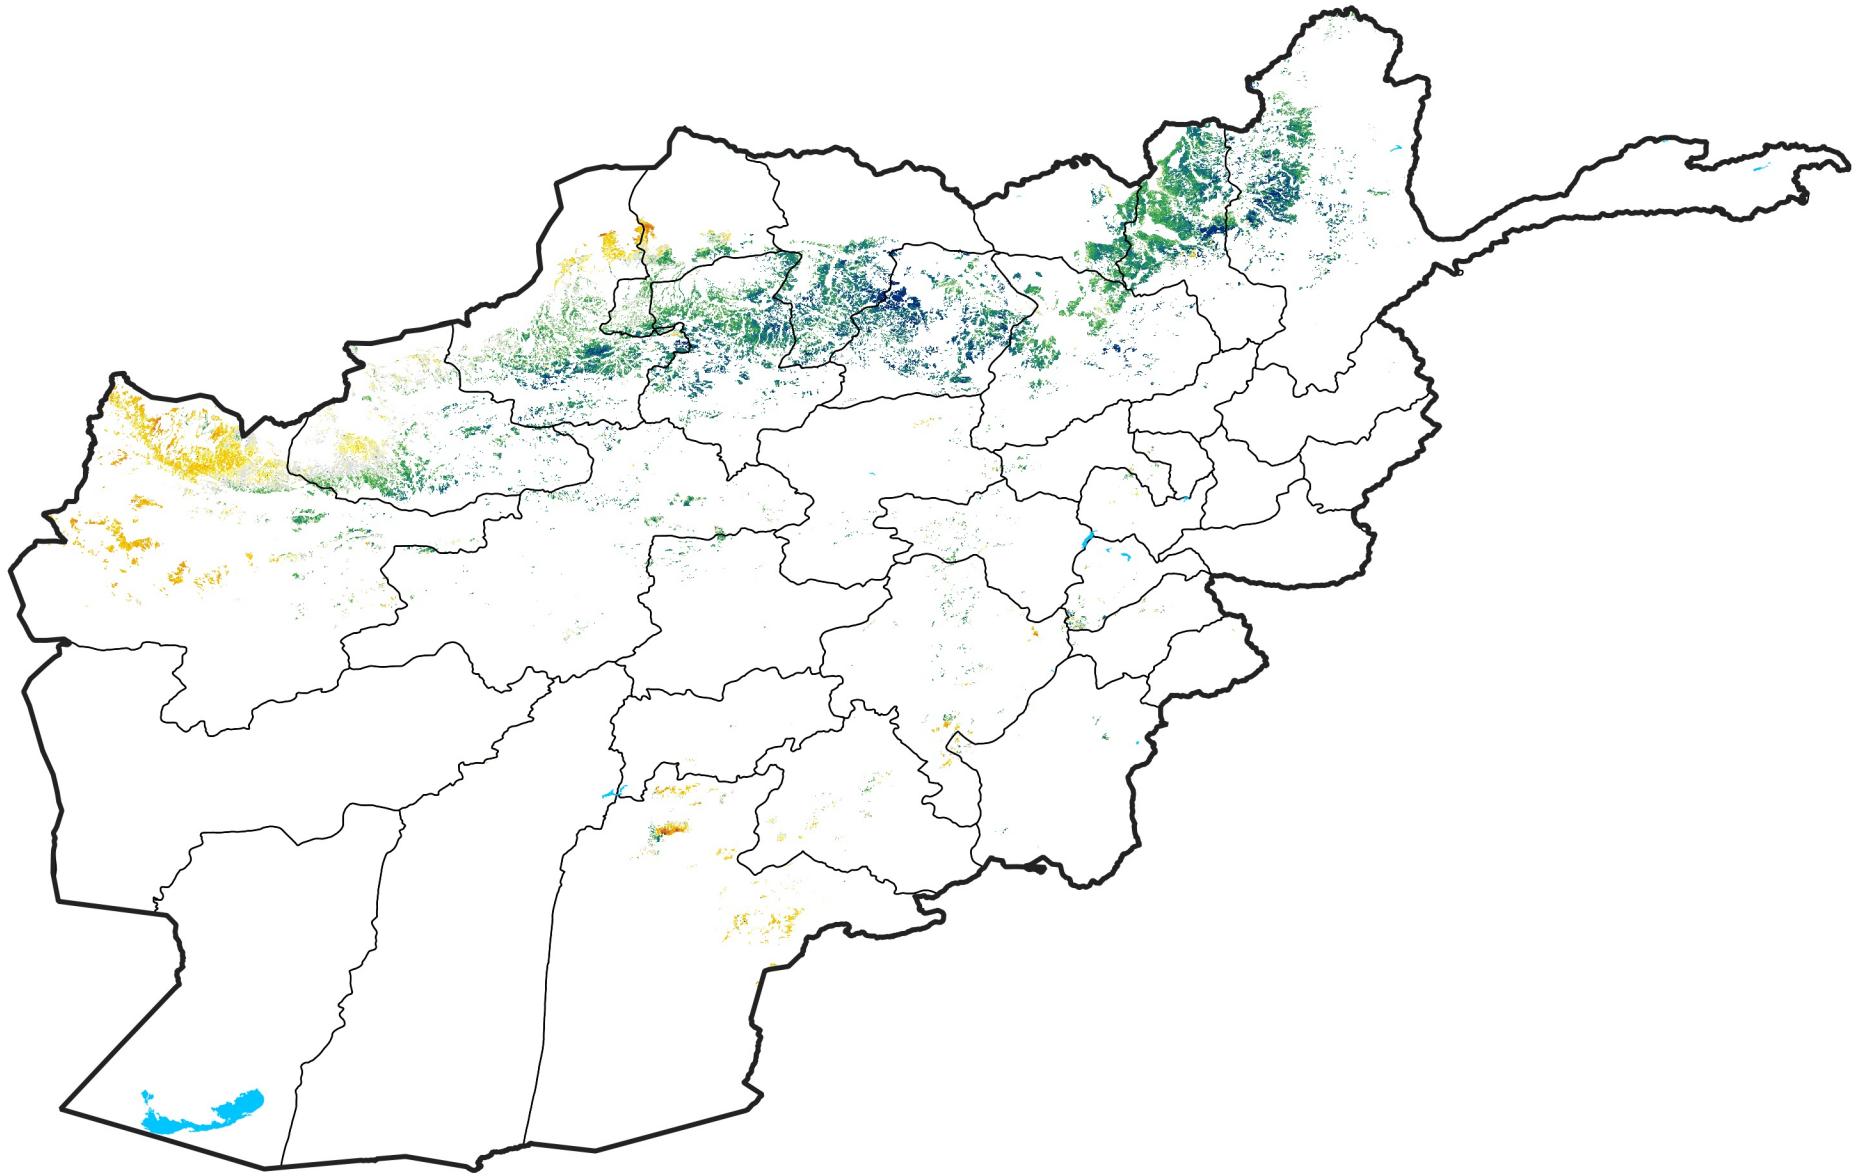

Afghanistan Rainfed Agricultural Areas

Percent of Mean NDVI

2012 / mean (2003 - 2022)

Period 20 / July 11 - 20, 2012

Percent of Normal