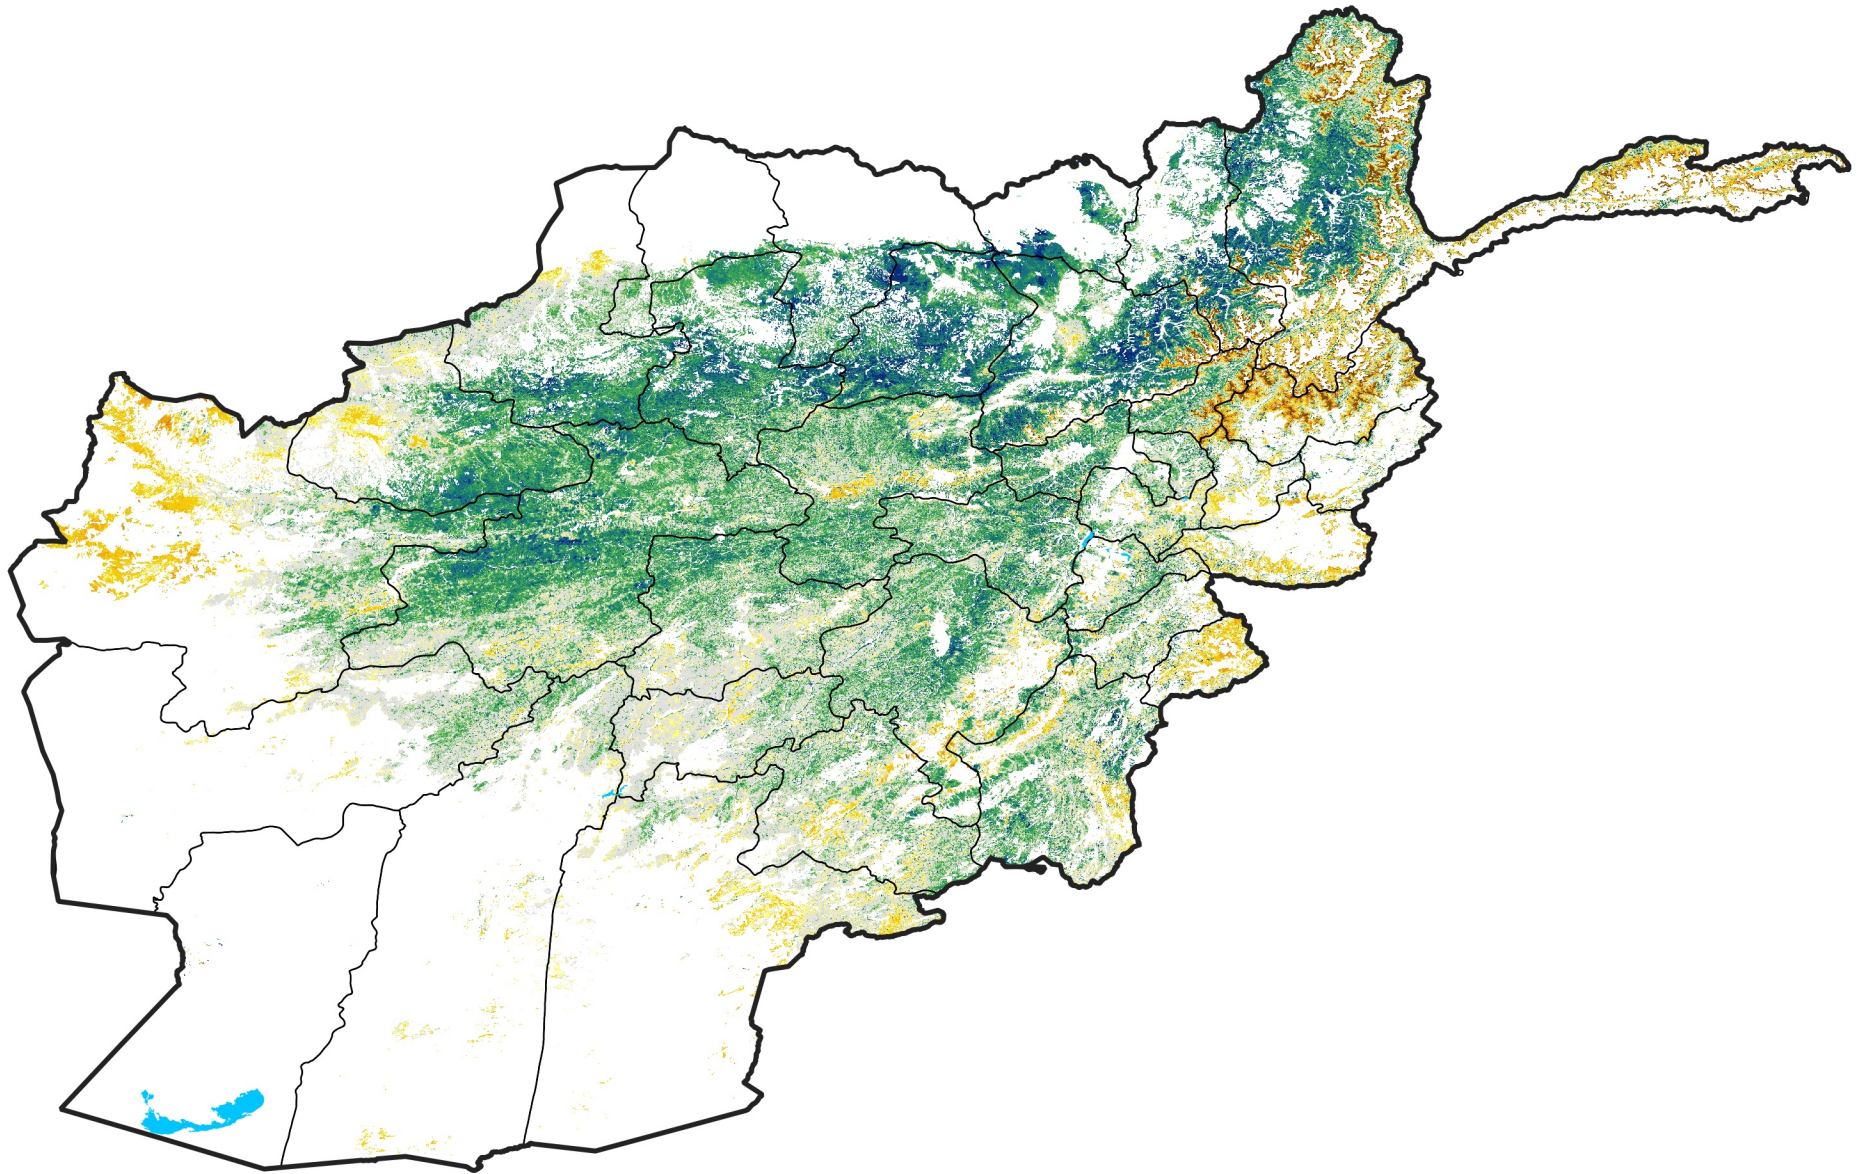

Afghanistan Rangeland Agricultural Areas

Percent of Mean NDVI

2012 / mean (2003 - 2022)

Period 20 / July 11 - 20, 2012

Percent of Normal