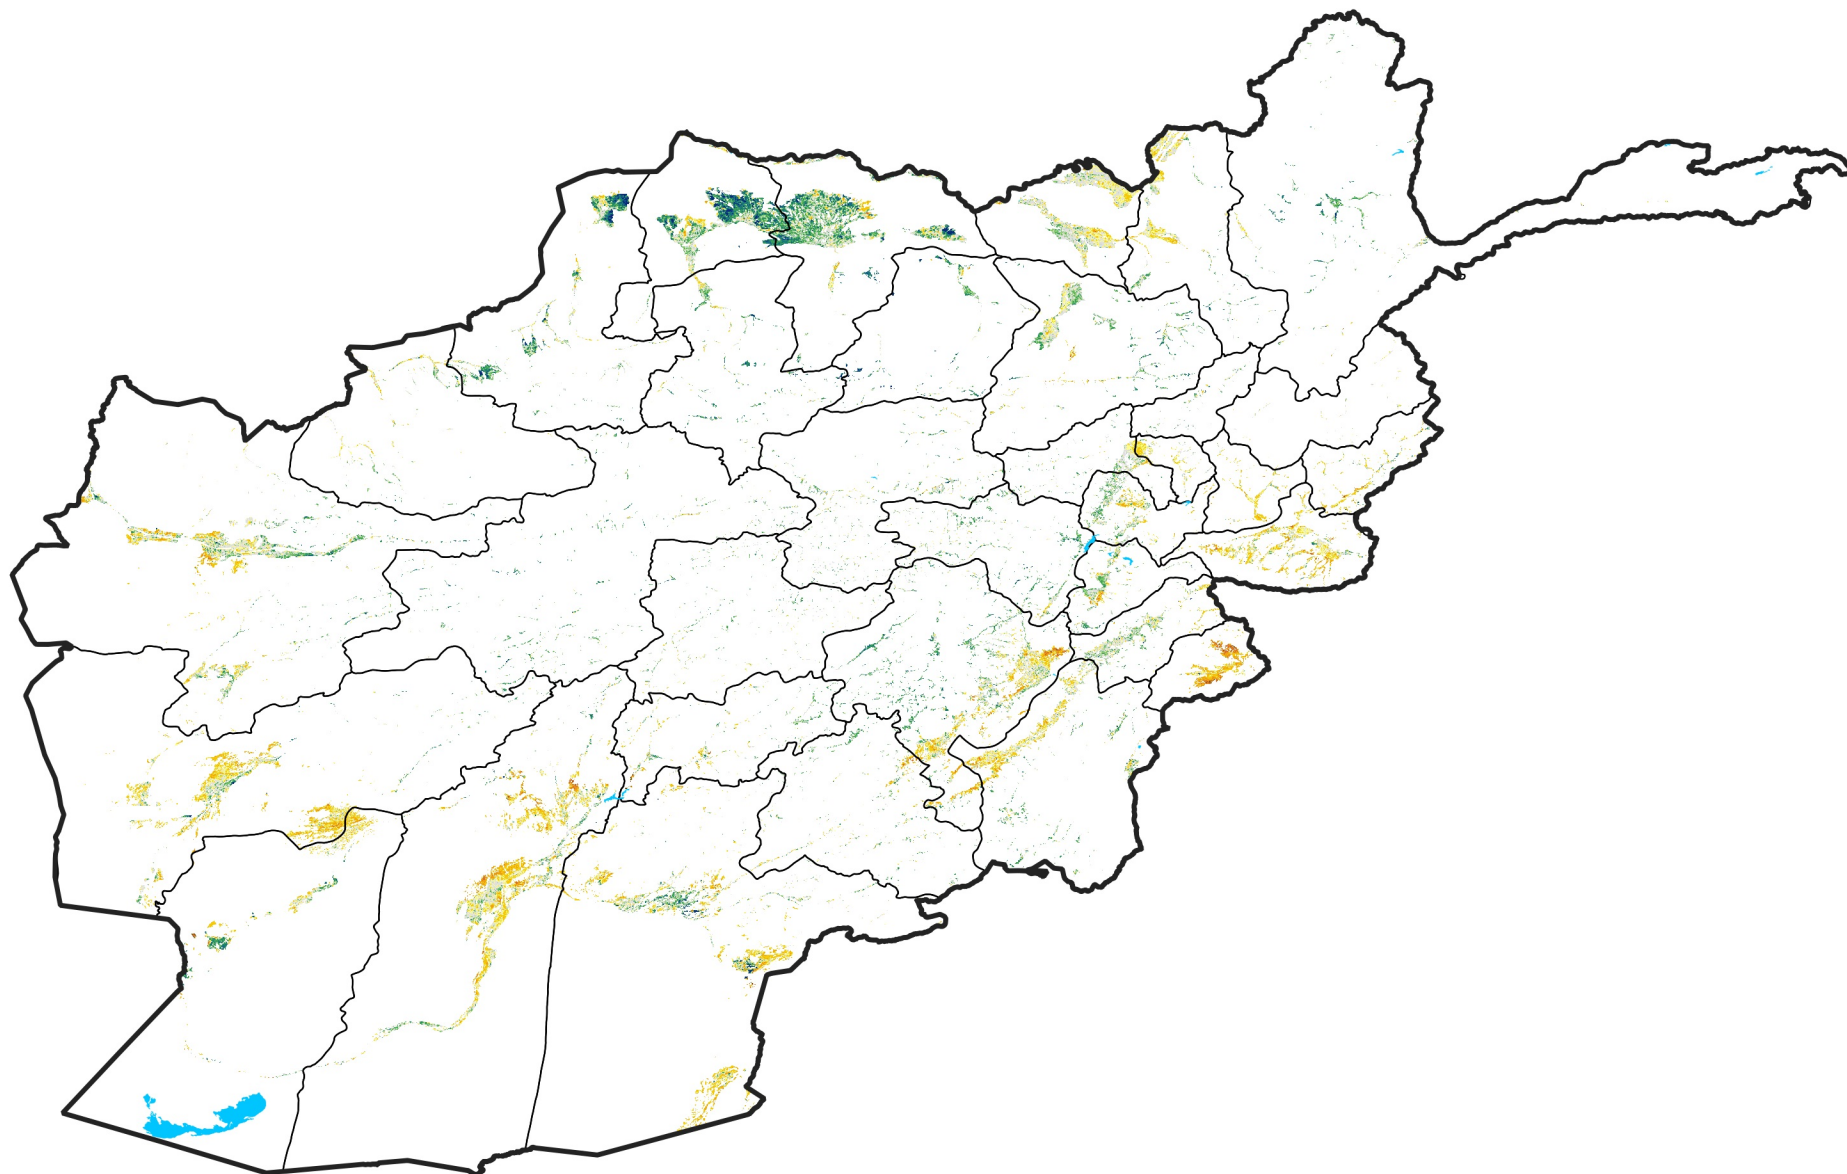

Afghanistan Irrigated Agricultural Areas

Percent of Mean NDVI

2012 / mean (2003 - 2022)

Period 21 / July 21 - 31, 2012

Percent of Normal