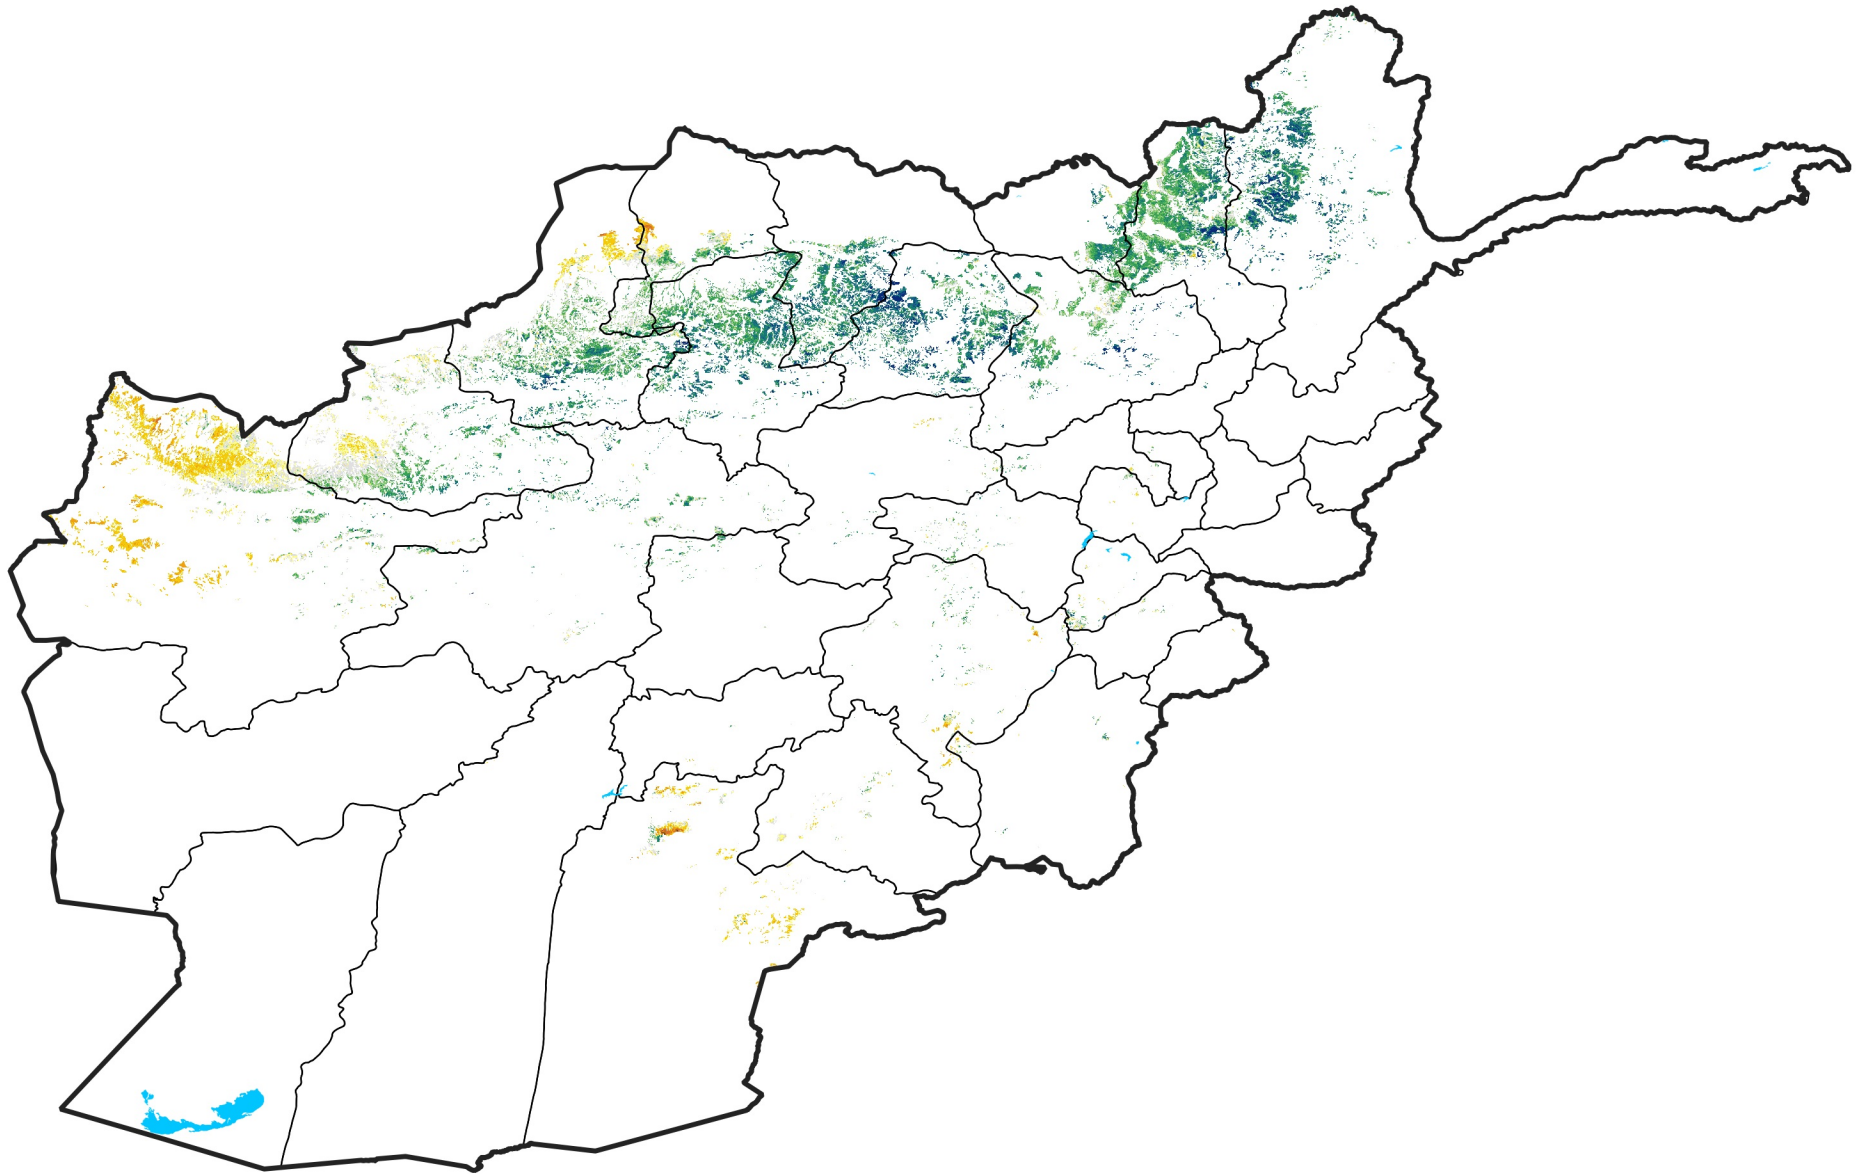

Afghanistan Rainfed Agricultural Areas

Percent of Mean NDVI

2012 / mean (2003 - 2022)

Period 21 / July 21 - 31, 2012

Percent of Normal