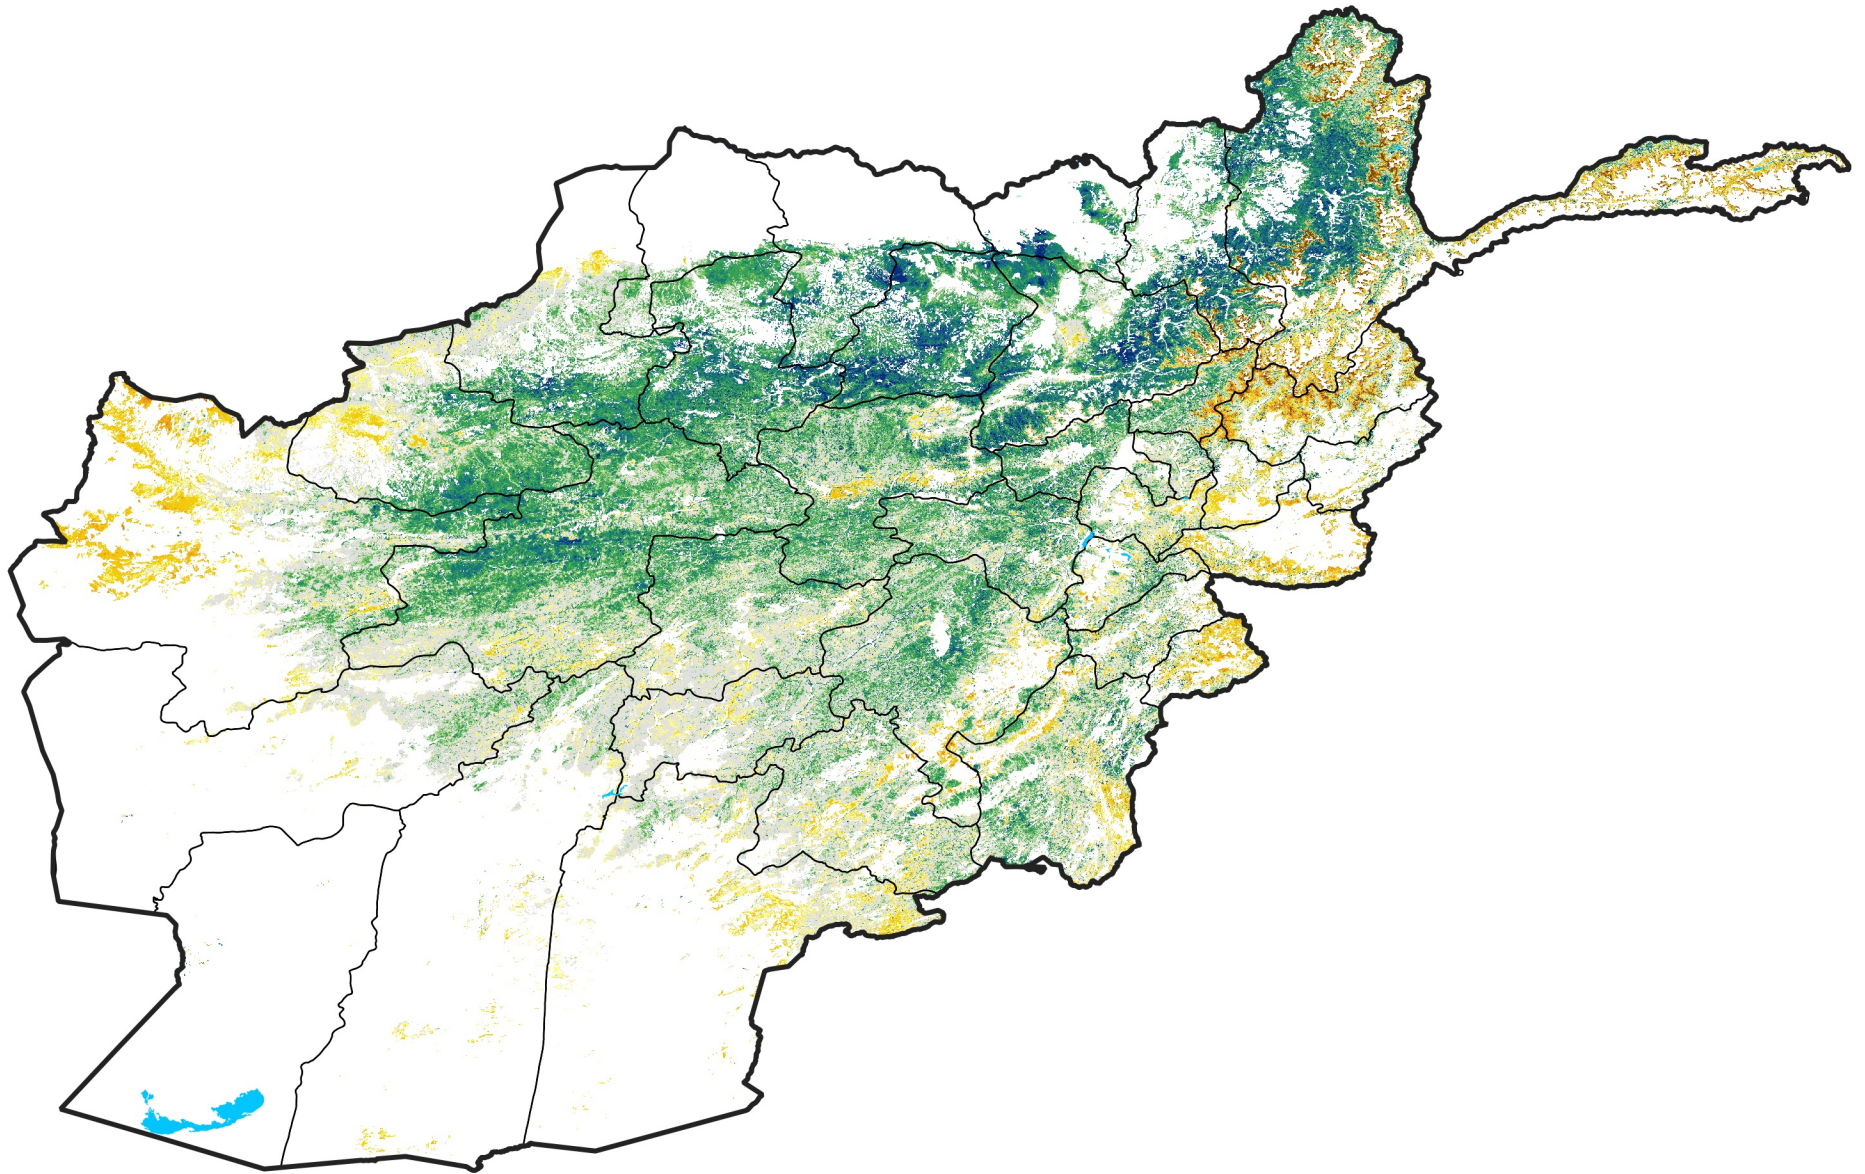

Afghanistan Rangeland Agricultural Areas

Percent of Mean NDVI

2012 / mean (2003 - 2022)

Period 21 / July 21 - 31, 2012

Percent of Normal