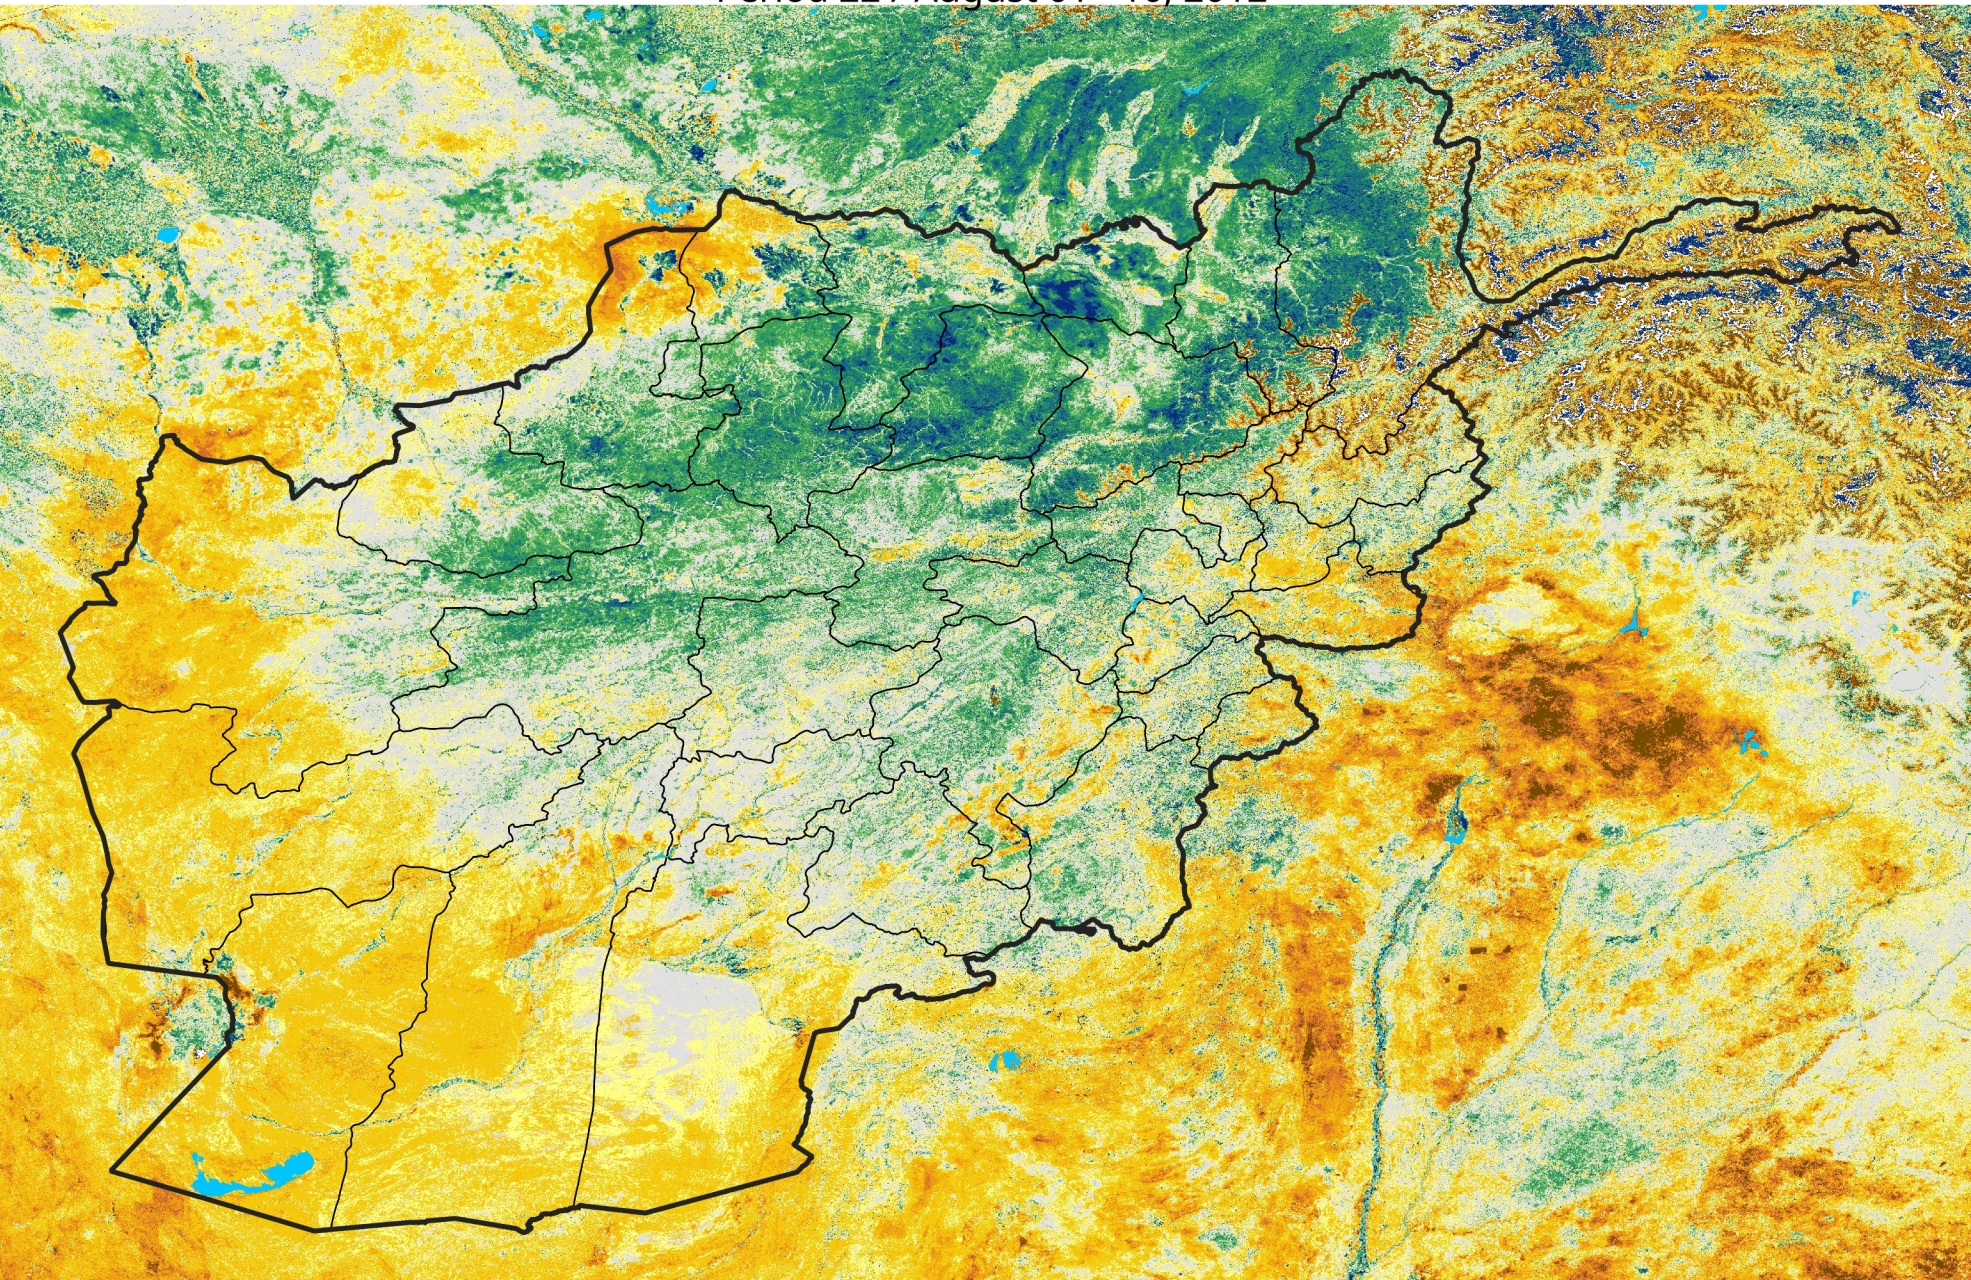

Afghanistan

Percent of Mean NDVI

2012 / mean (2003 - 2022)

Period 22 / August 01 - 10, 2012

Percent of Normal