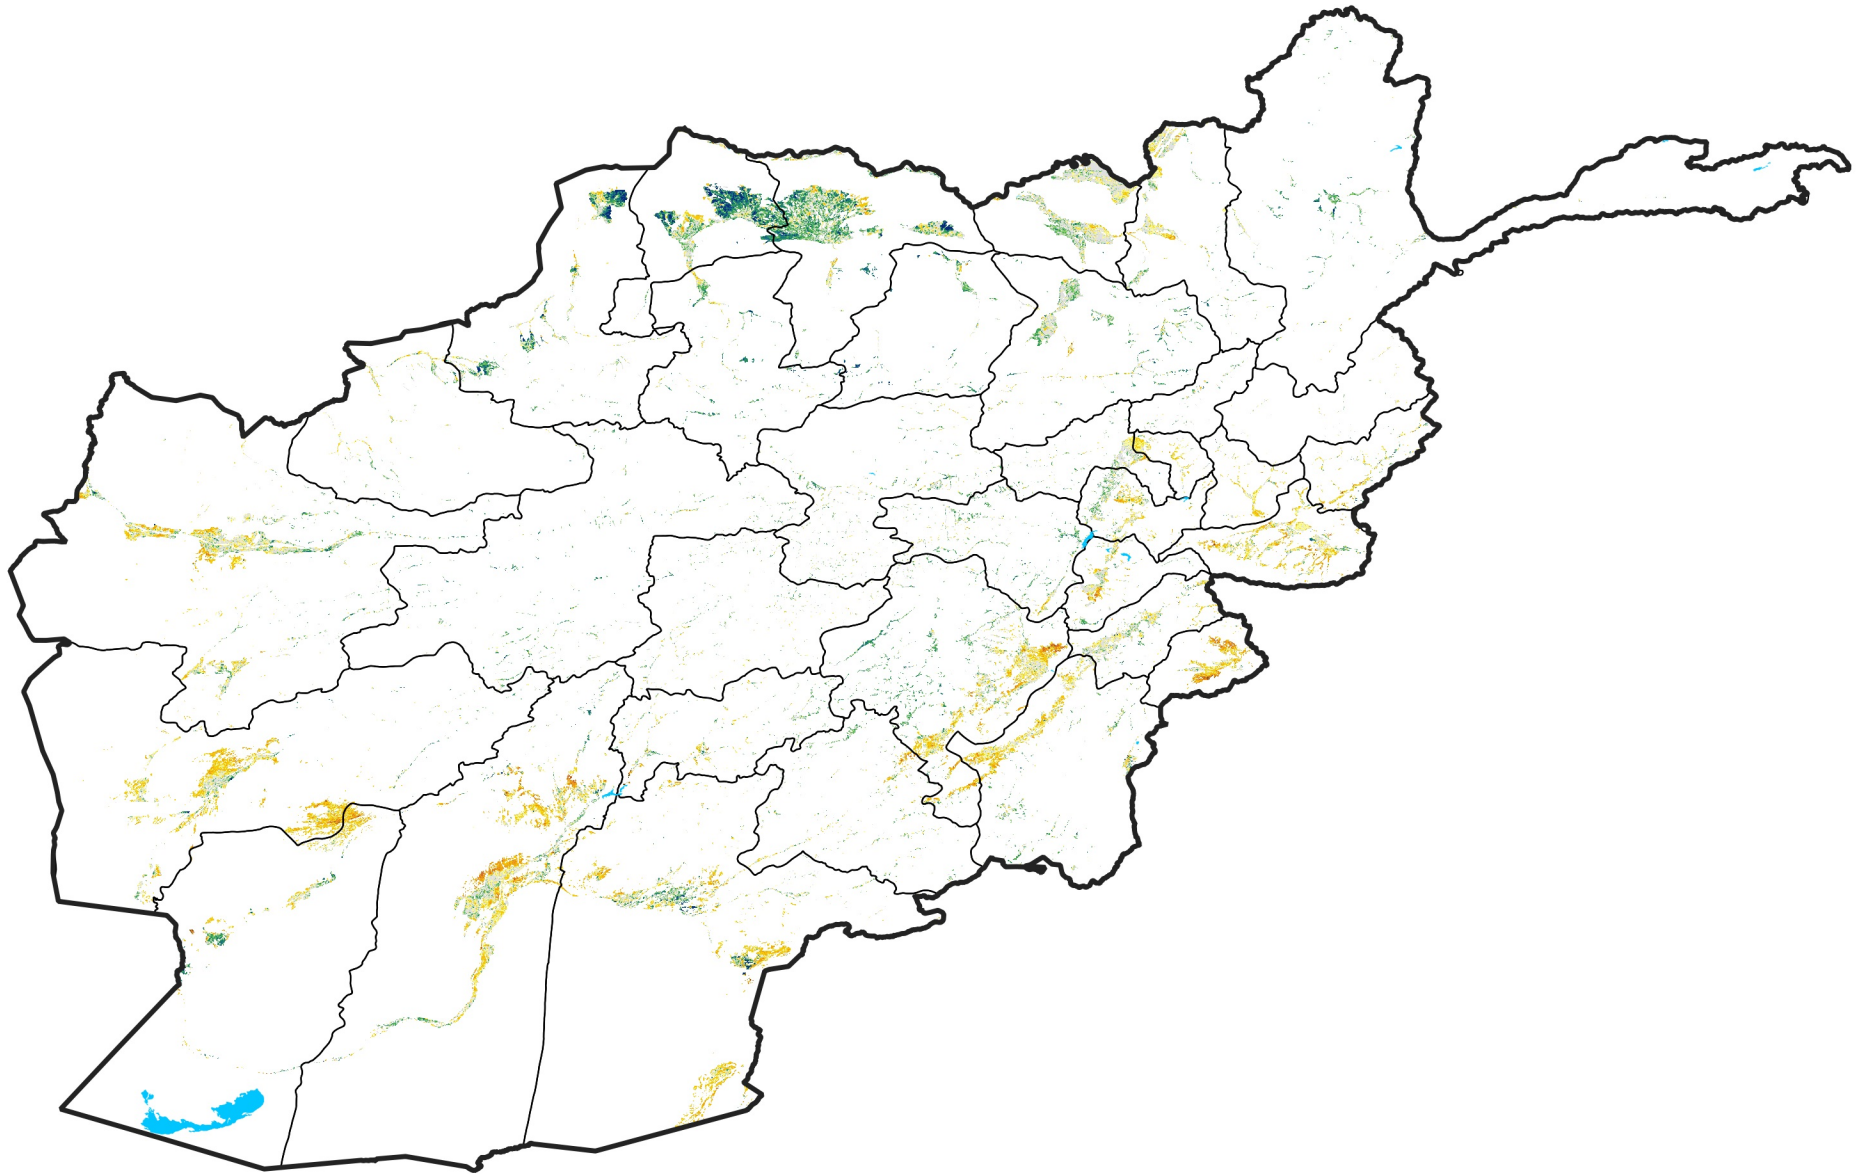

Afghanistan Irrigated Agricultural Areas

Percent of Mean NDVI

2012 / mean (2003 - 2022)

Period 22 / August 01 - 10, 2012

Percent of Normal