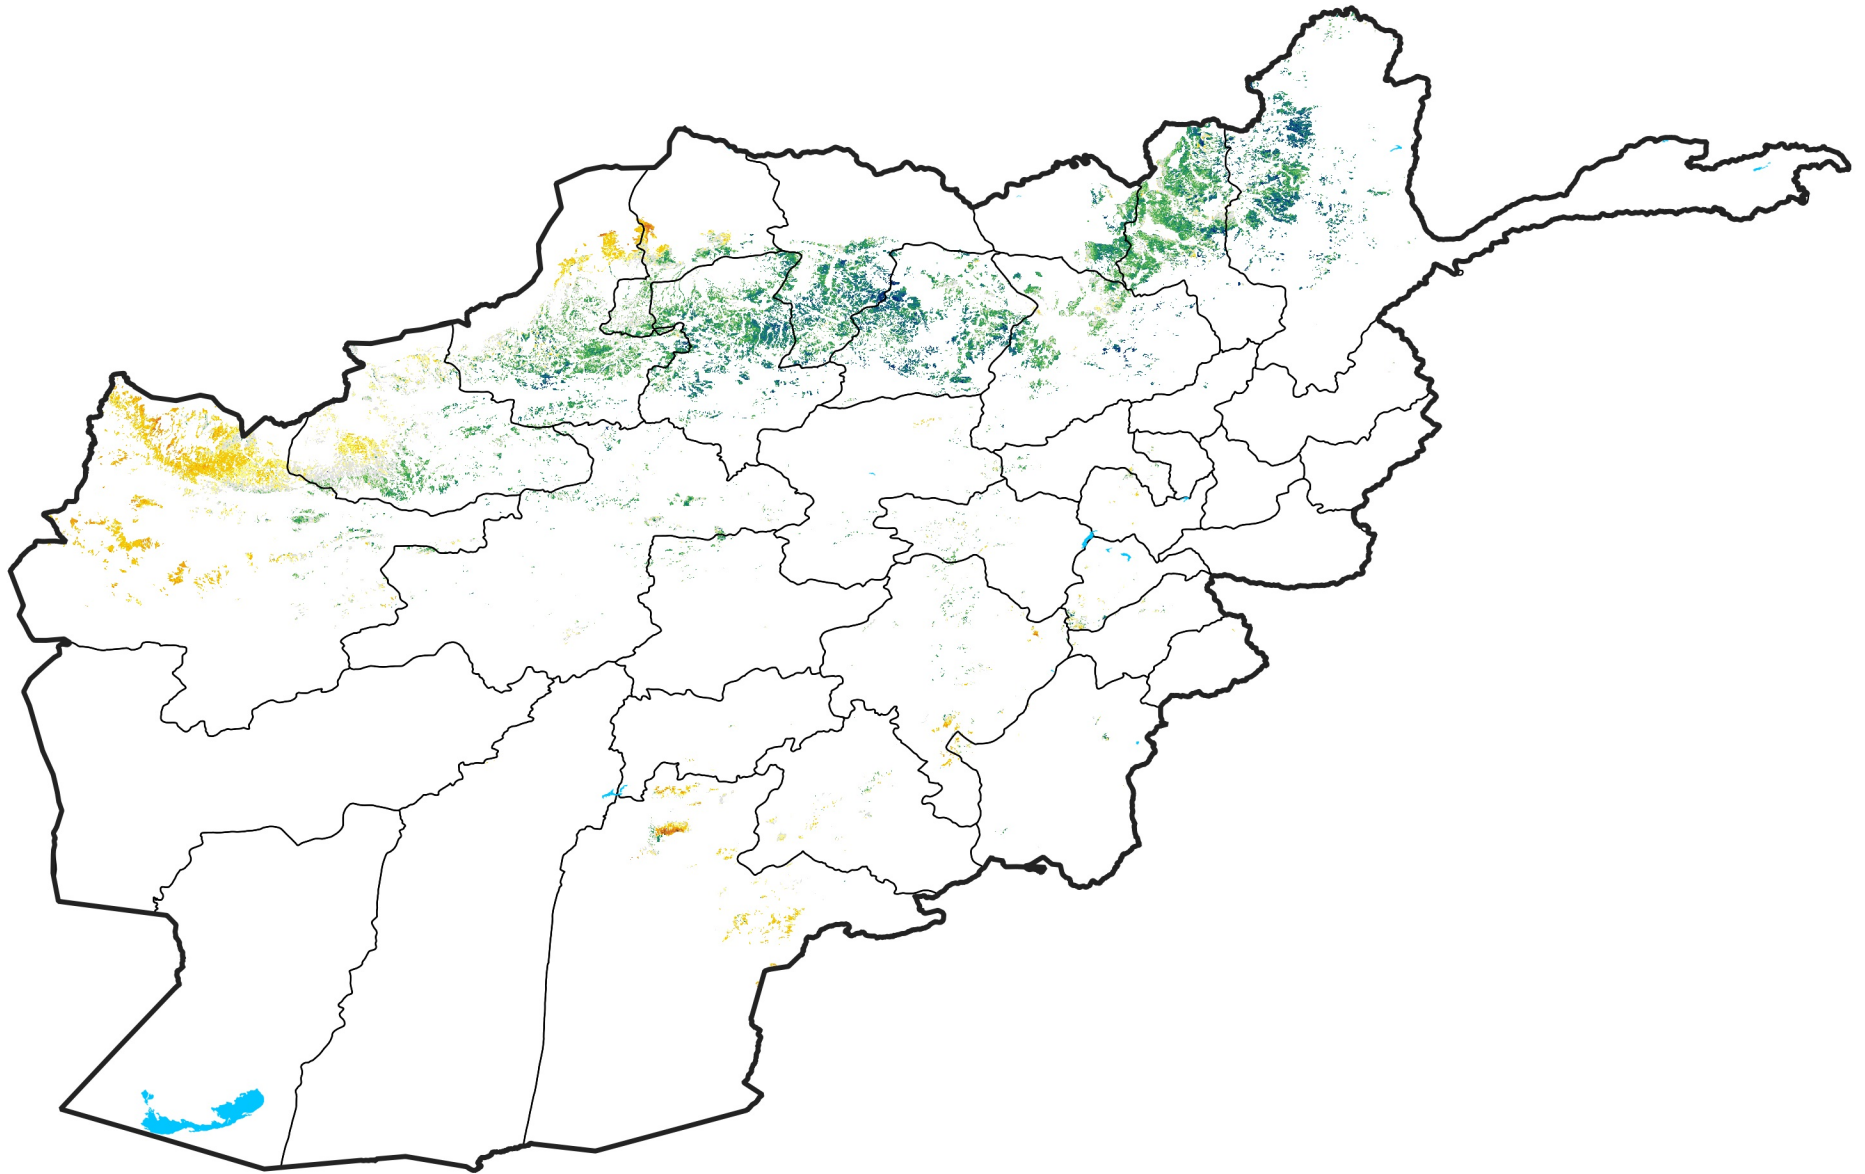

Afghanistan Rainfed Agricultural Areas

Percent of Mean NDVI

2012 / mean (2003 - 2022)

Period 22 / August 01 - 10, 2012

Percent of Normal