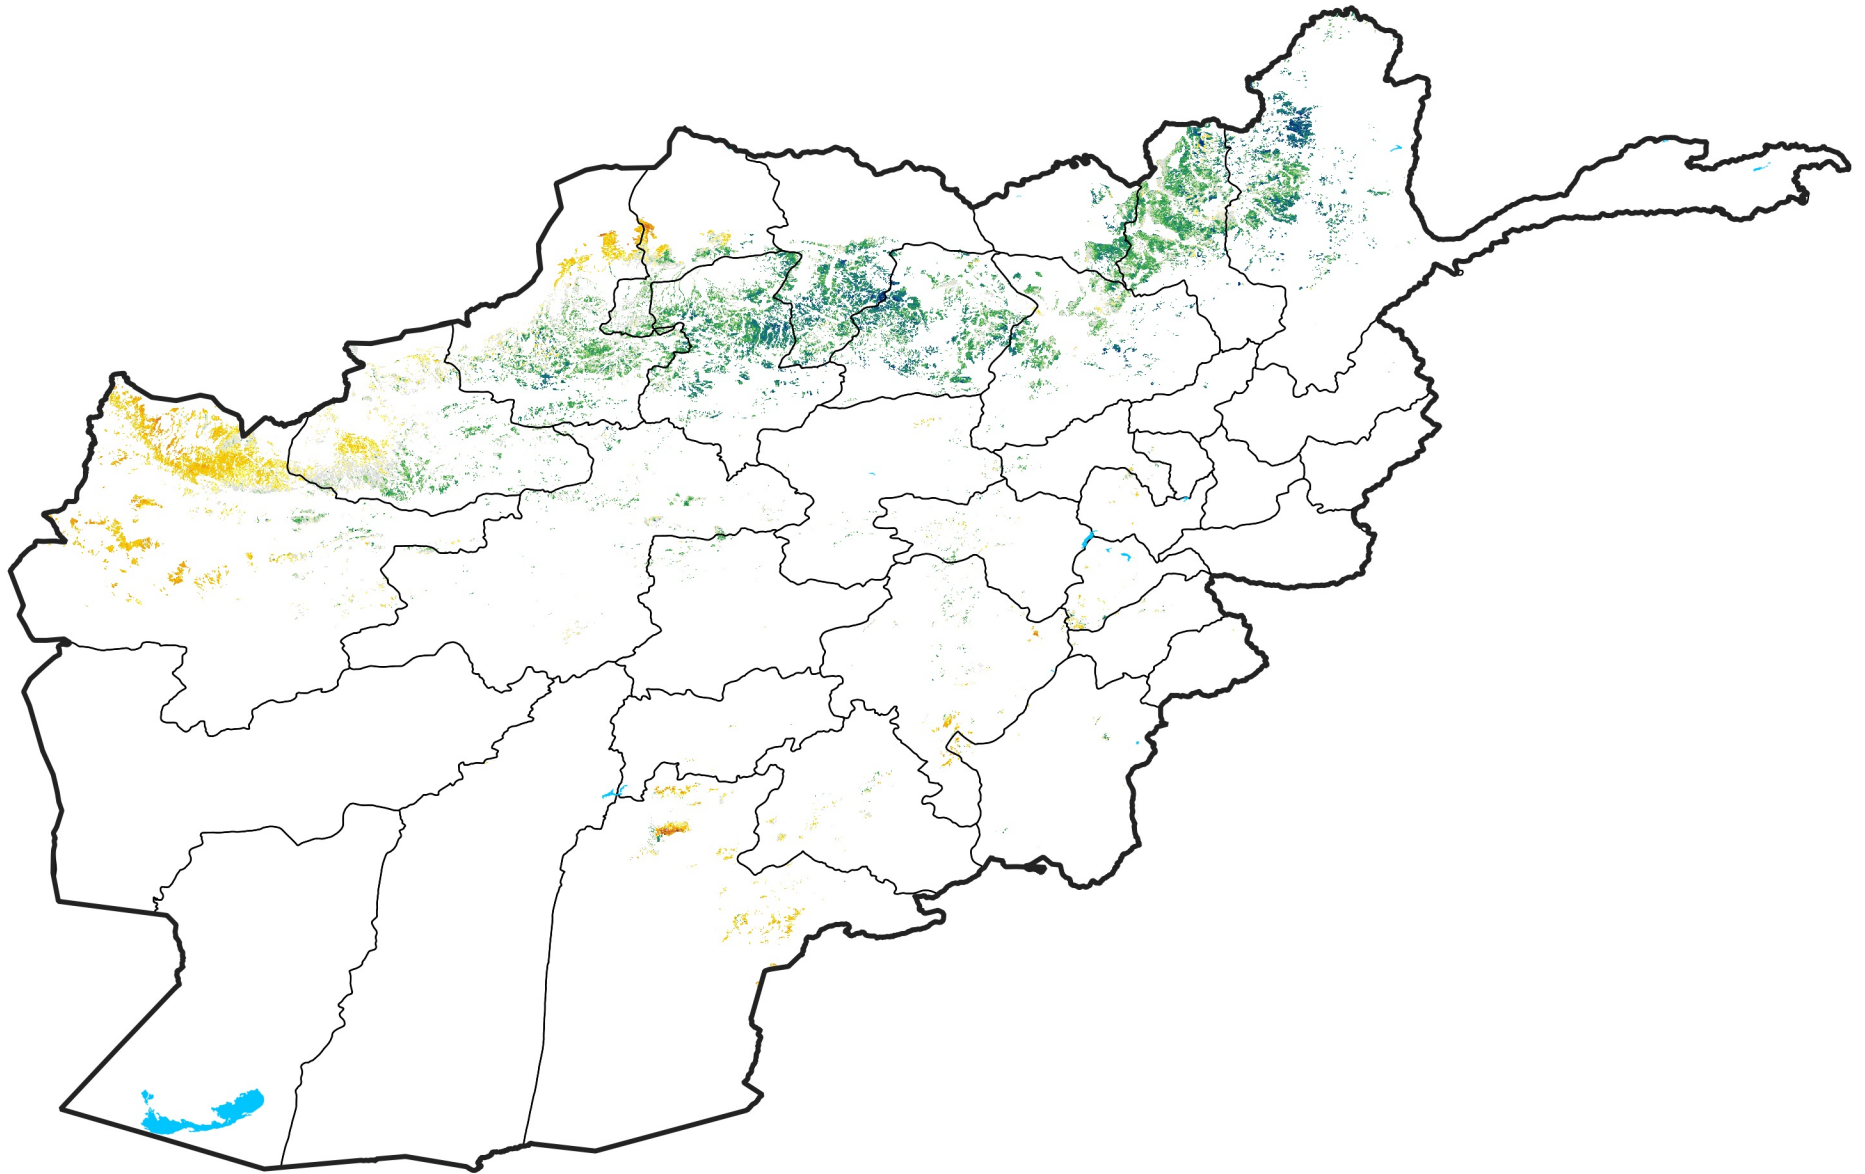

Afghanistan Rainfed Agricultural Areas

Percent of Mean NDVI

2012 / mean (2003 - 2022)

Period 23 / August 11 - 20, 2012

Percent of Normal