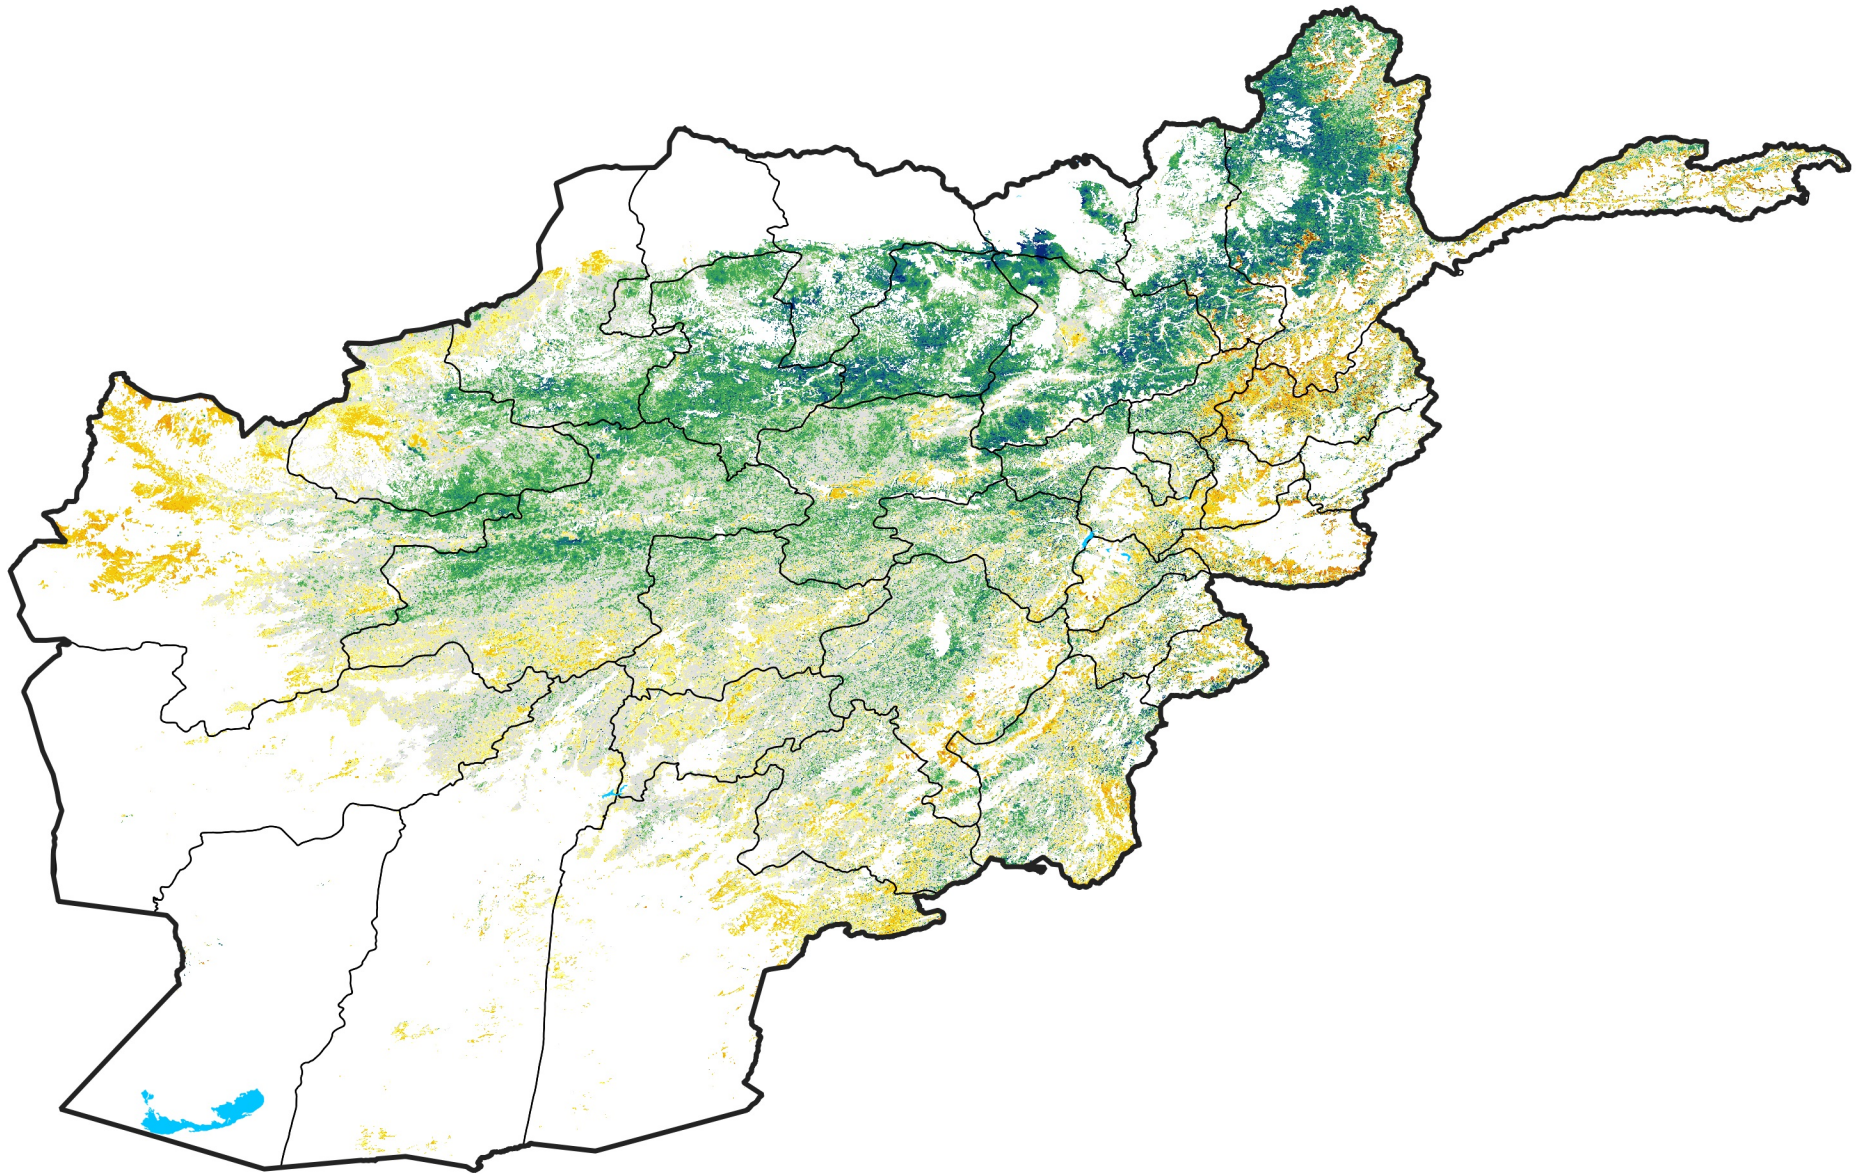

Afghanistan Rangeland Agricultural Areas

Percent of Mean NDVI

2012 / mean (2003 - 2022)

Period 23 / August 11 - 20, 2012

Percent of Normal