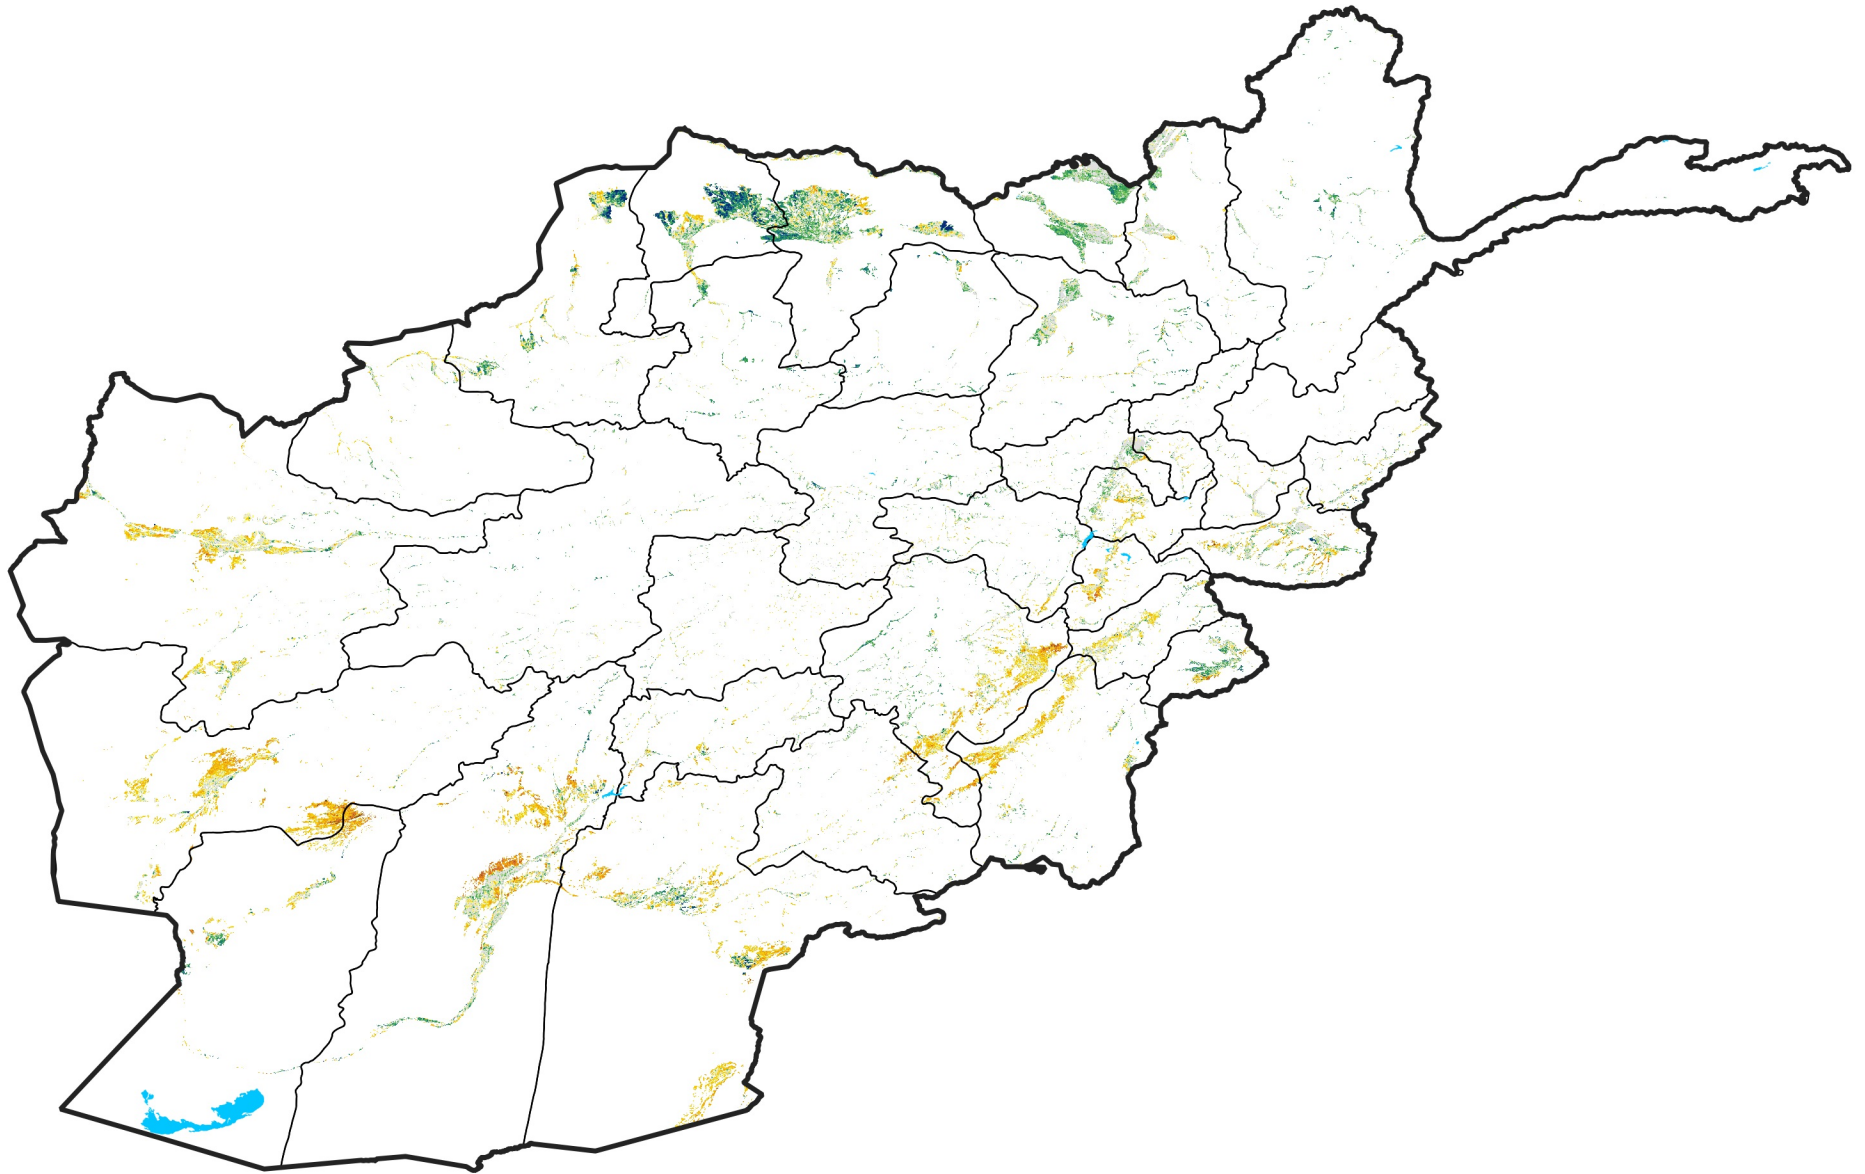

Afghanistan Irrigated Agricultural Areas

Percent of Mean NDVI

2012 / mean (2003 - 2022)

Period 24 / August 21 - 31, 2012

Percent of Normal