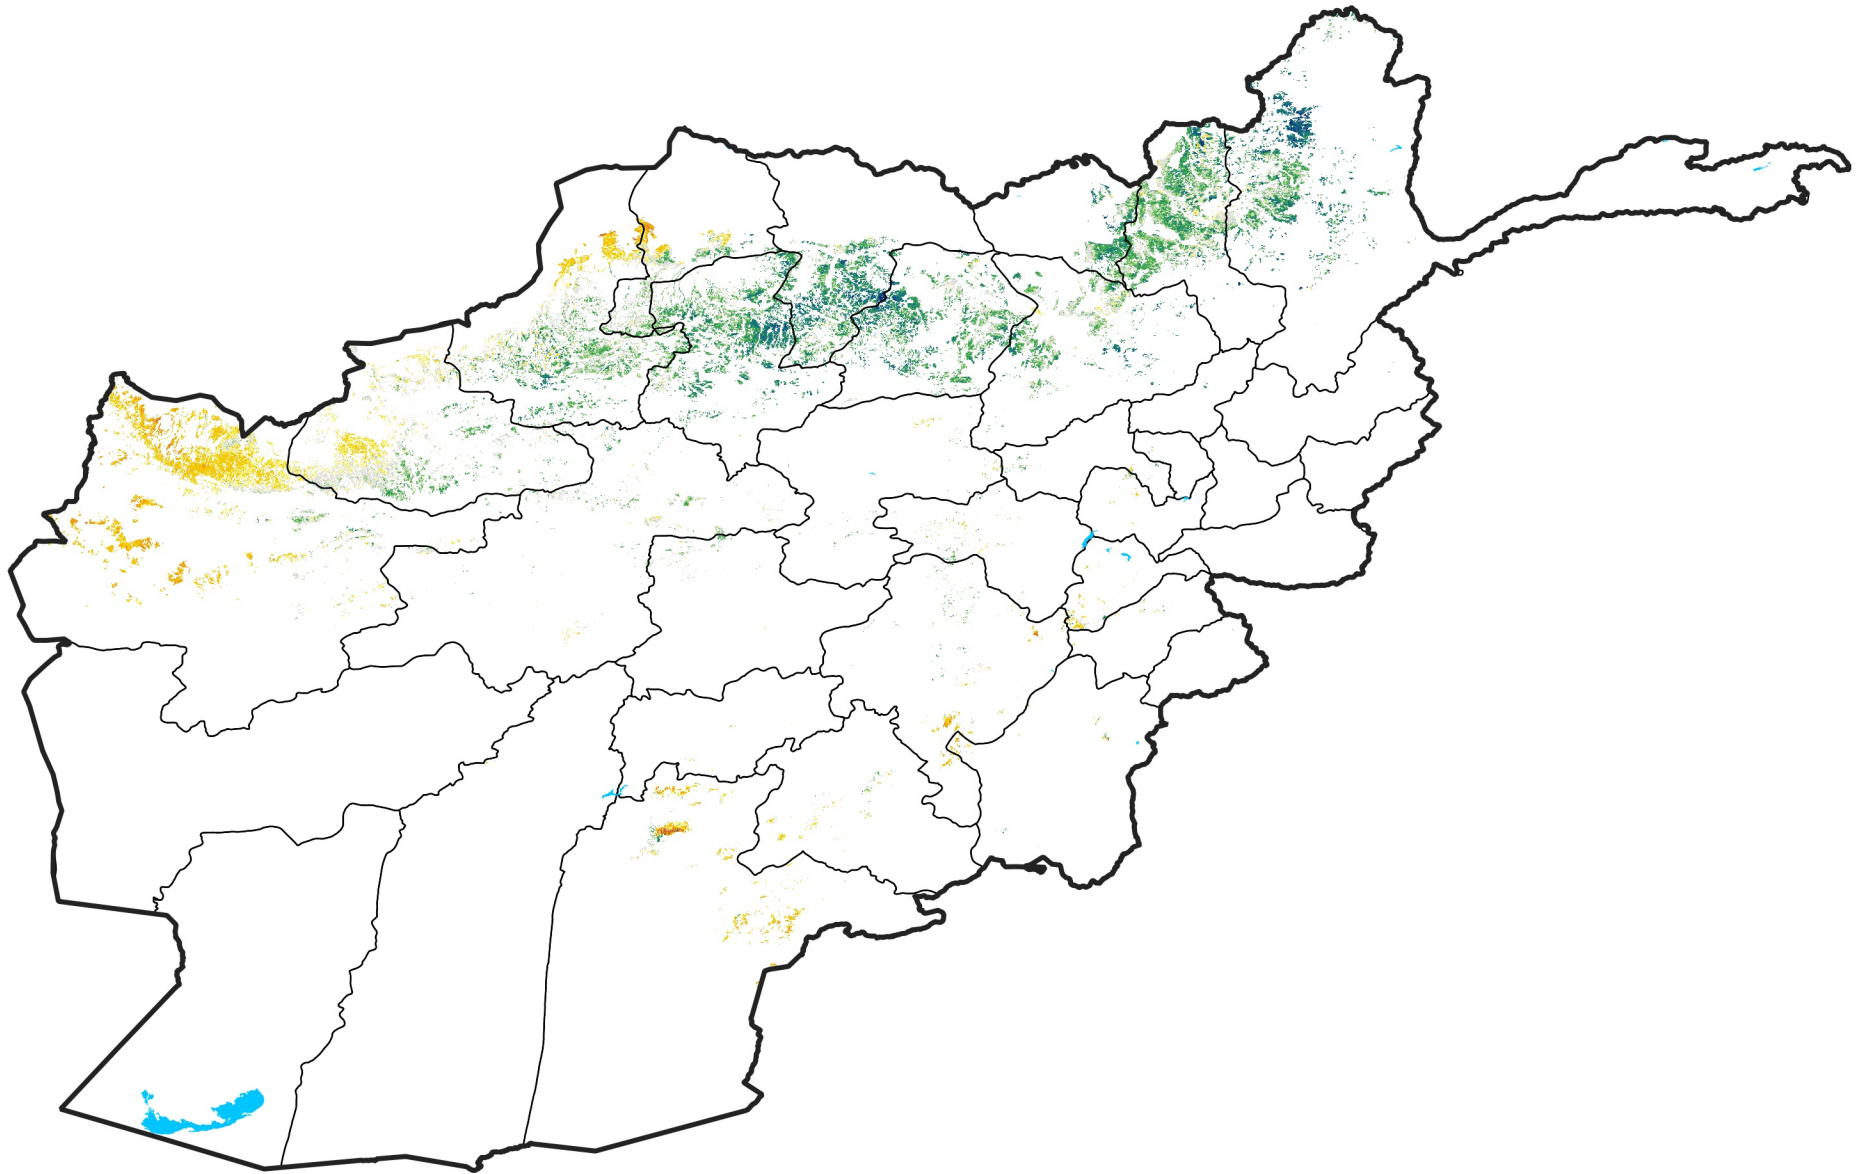

# Afghanistan Rainfed Agricultural Areas

## Percent of Mean NDVI

2012 / mean (2003 - 2022)

Period 24 / August 21 - 31, 2012

### Percent of Normal