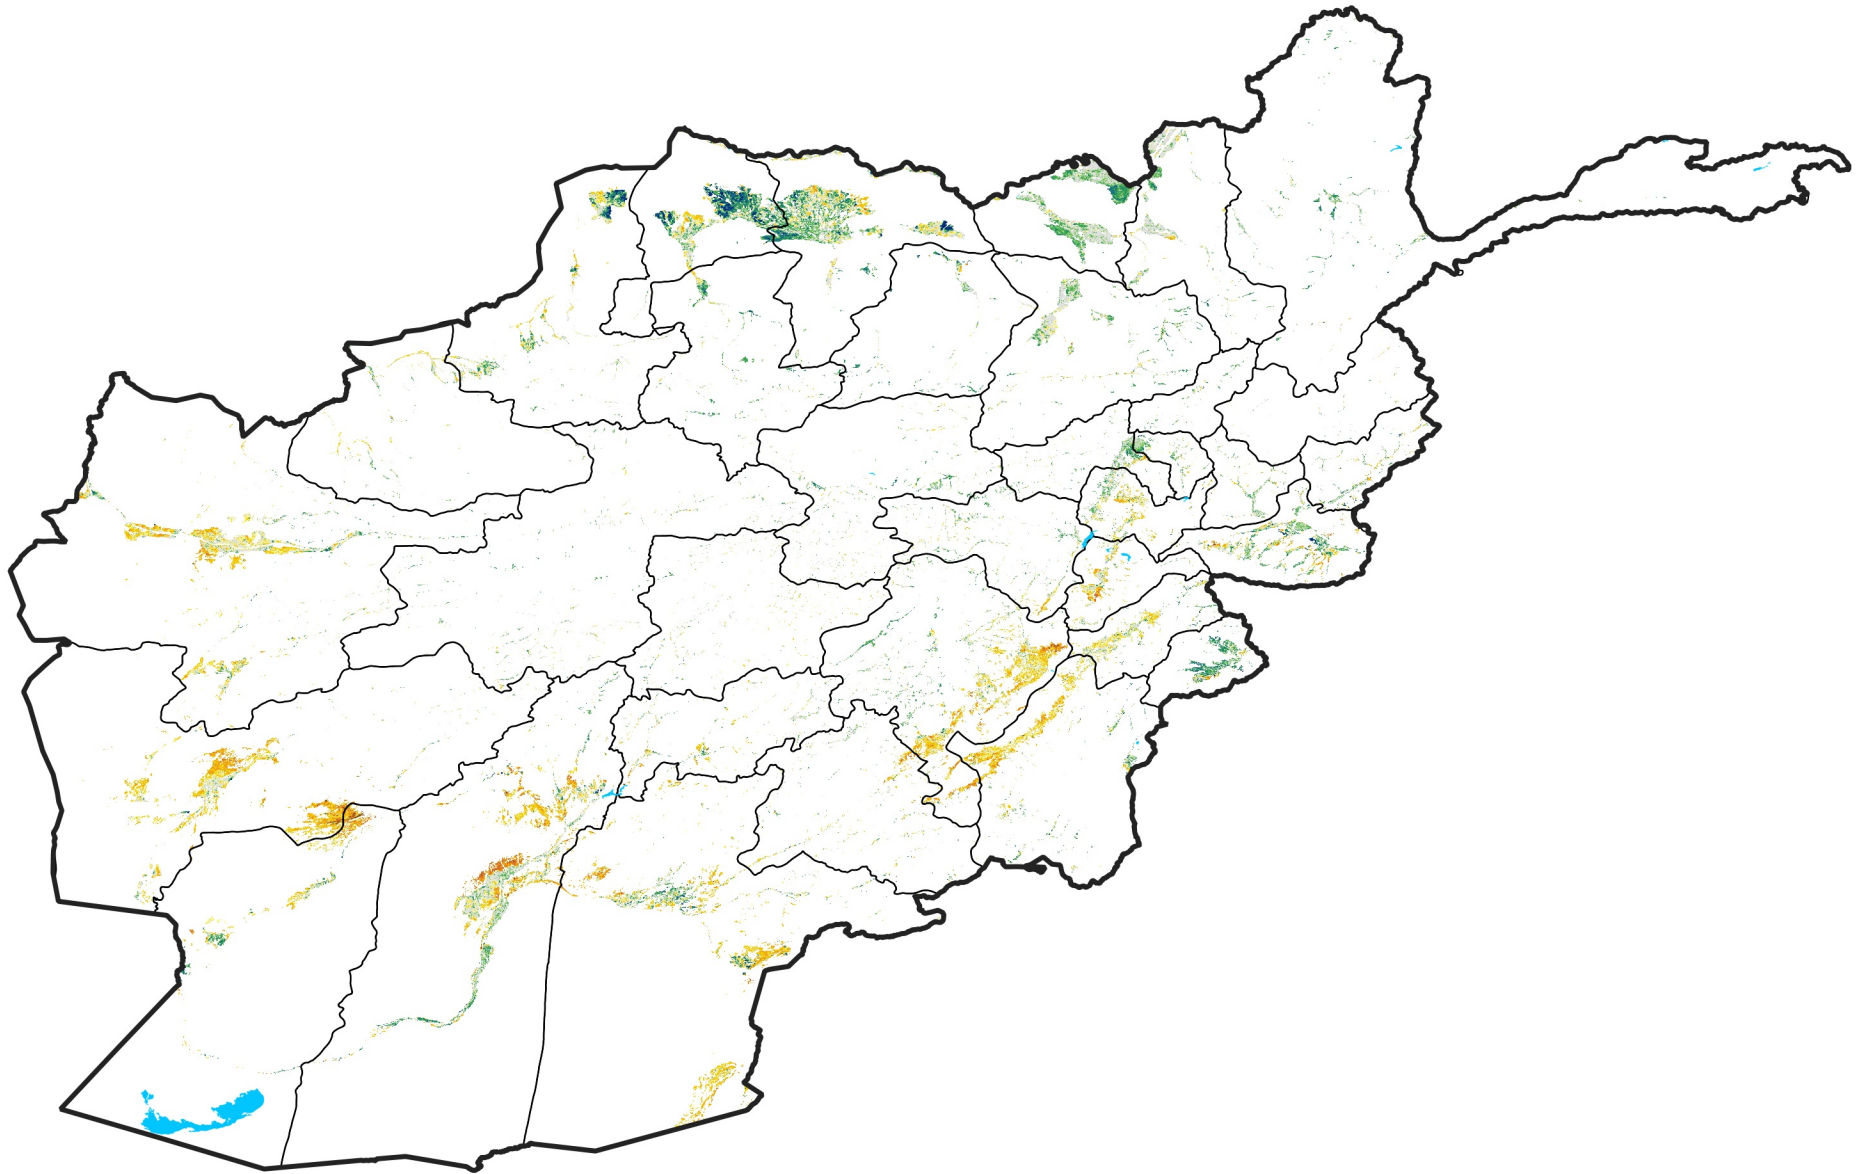

Afghanistan Irrigated Agricultural Areas

Percent of Mean NDVI

2012 / mean (2003 - 2022)

Period 25 / September 01 - 10, 2012

Percent of Normal