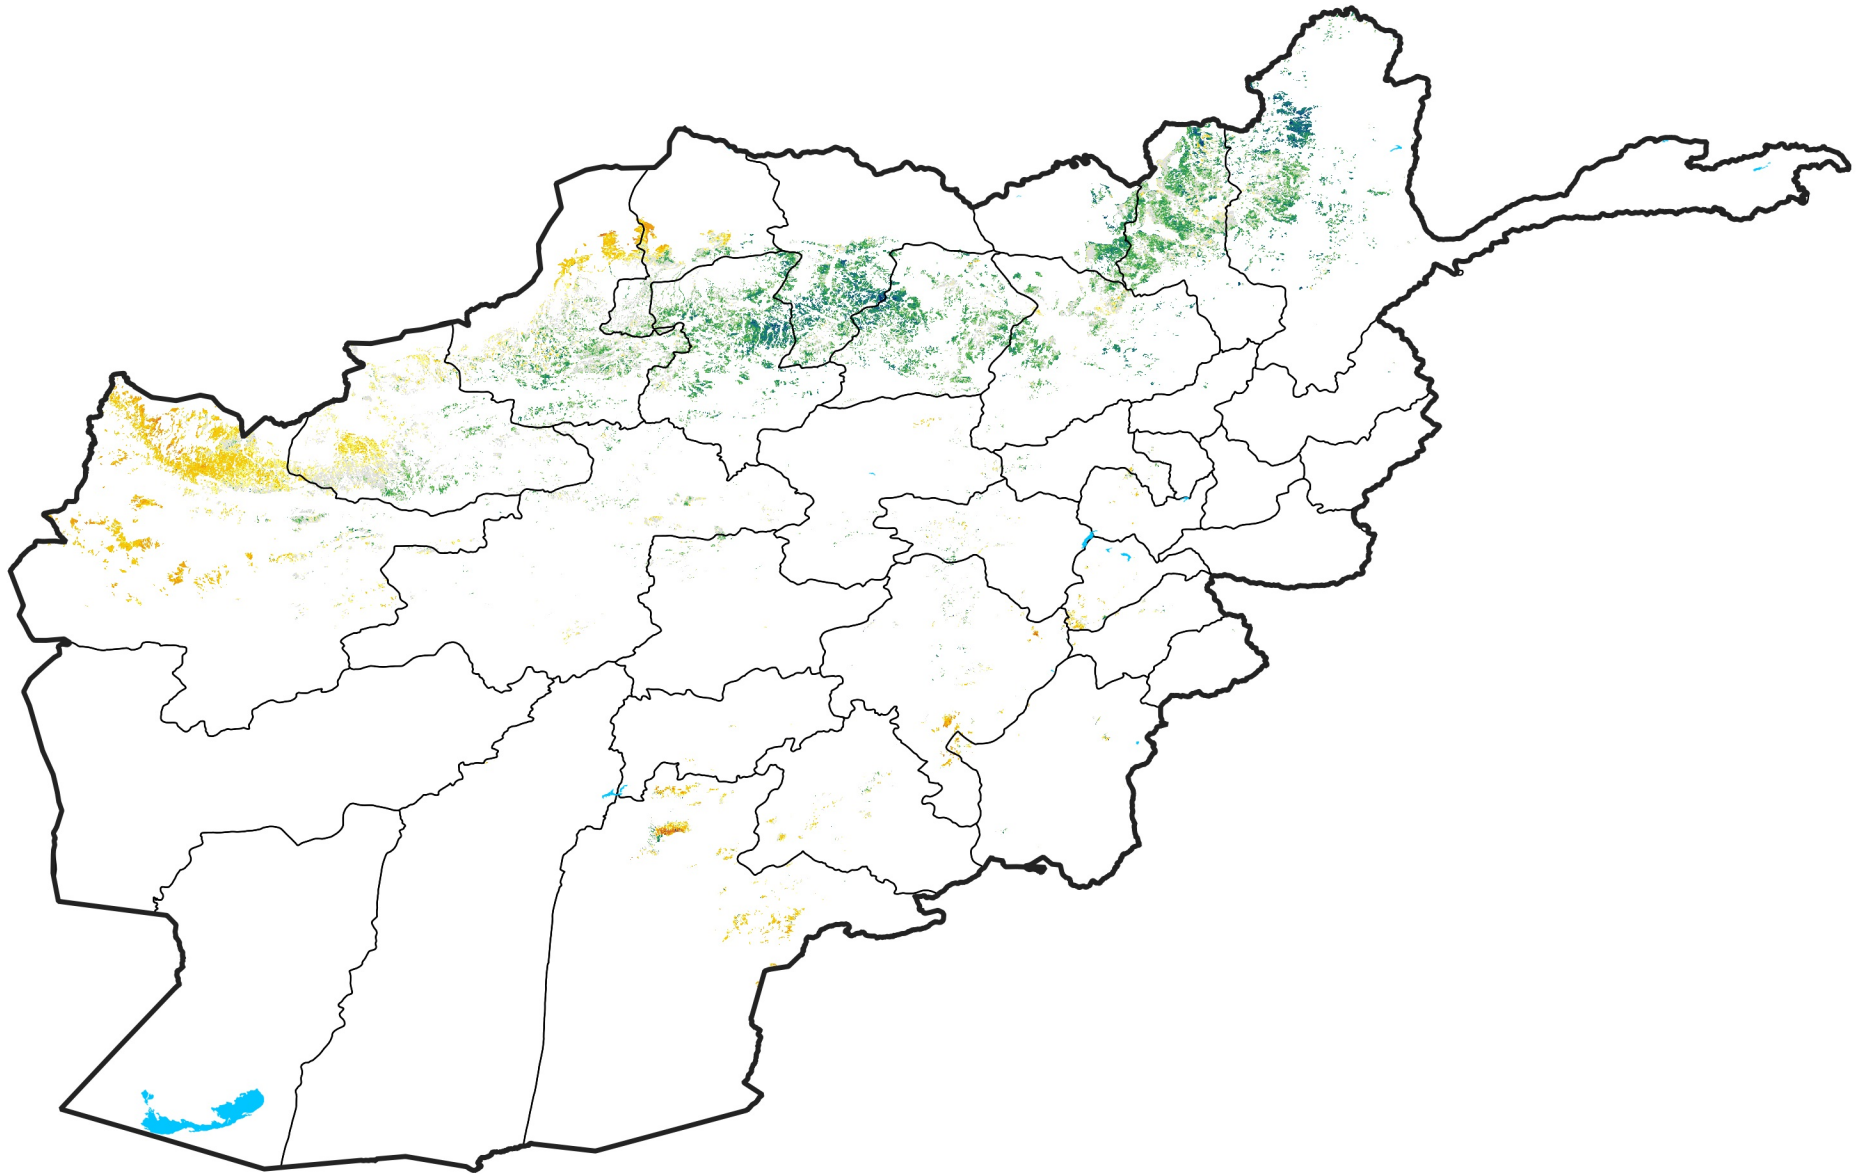

Afghanistan Rainfed Agricultural Areas

Percent of Mean NDVI

2012 / mean (2003 - 2022)

Period 25 / September 01 - 10, 2012

Percent of Normal