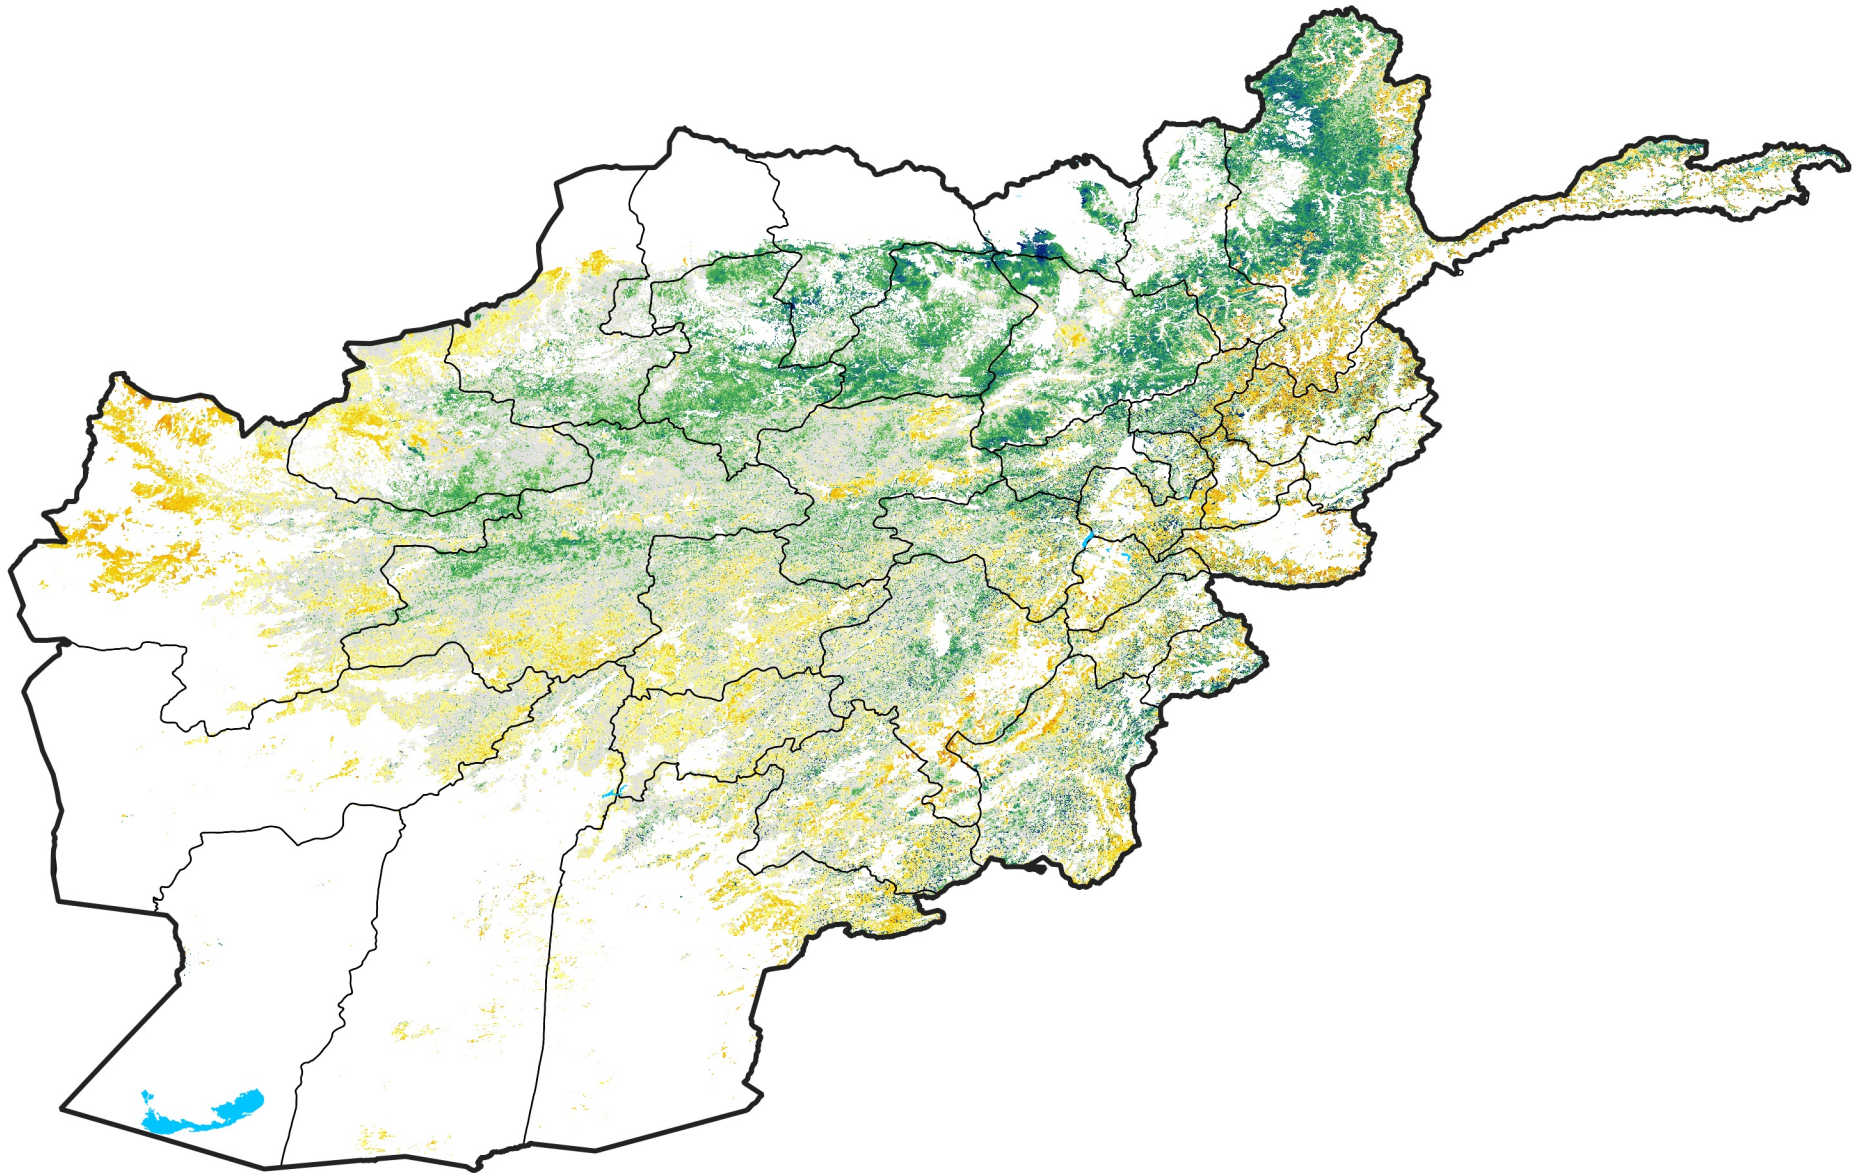

Afghanistan Rangeland Agricultural Areas

Percent of Mean NDVI

2012 / mean (2003 - 2022)

Period 25 / September 01 - 10, 2012

Percent of Normal