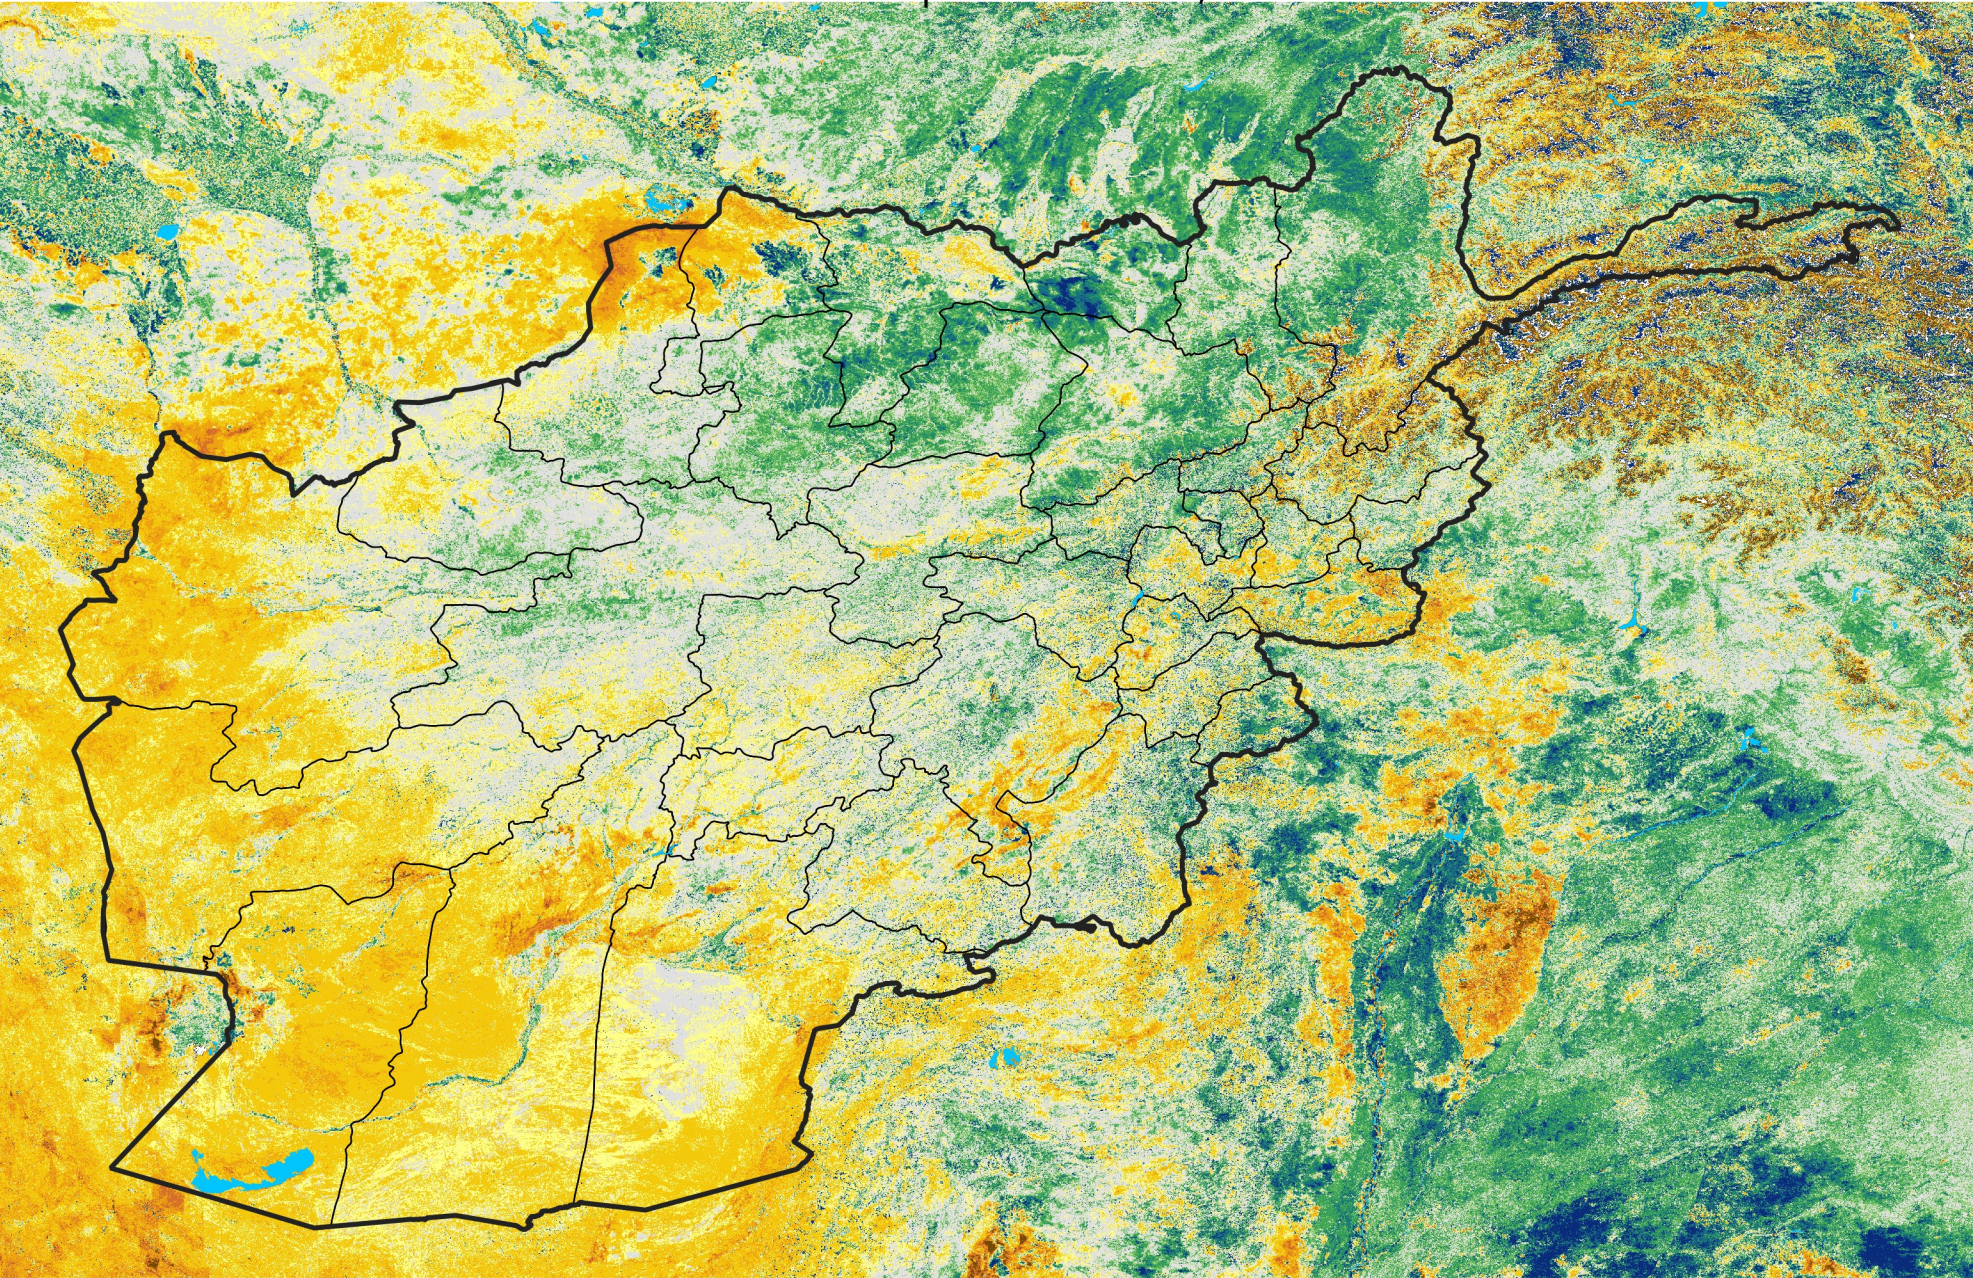

Afghanistan

Percent of Mean NDVI

2012 / mean (2003 - 2022)

Period 26 / September 11 - 20, 2012

Percent of Normal