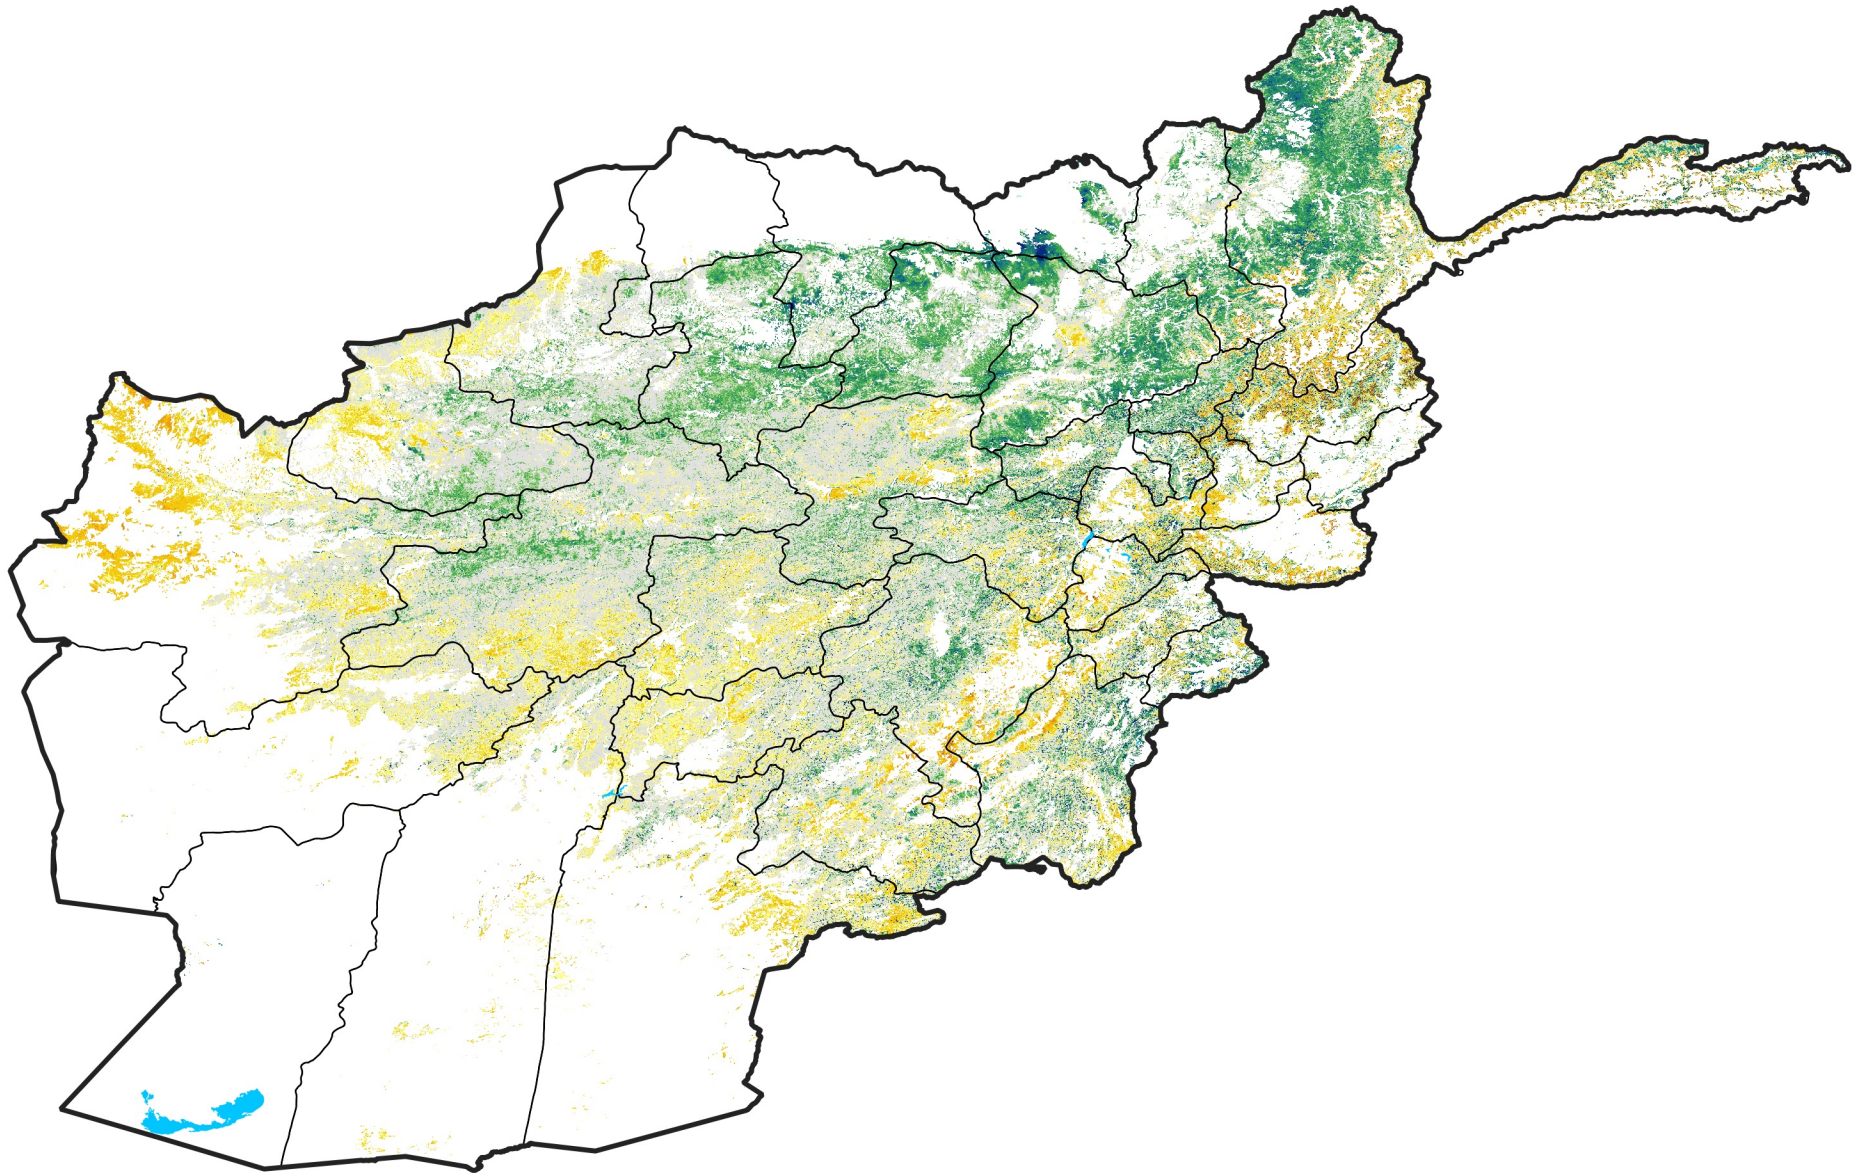

Afghanistan Rangeland Agricultural Areas

Percent of Mean NDVI

2012 / mean (2003 - 2022)

Period 26 / September 11 - 20, 2012

Percent of Normal