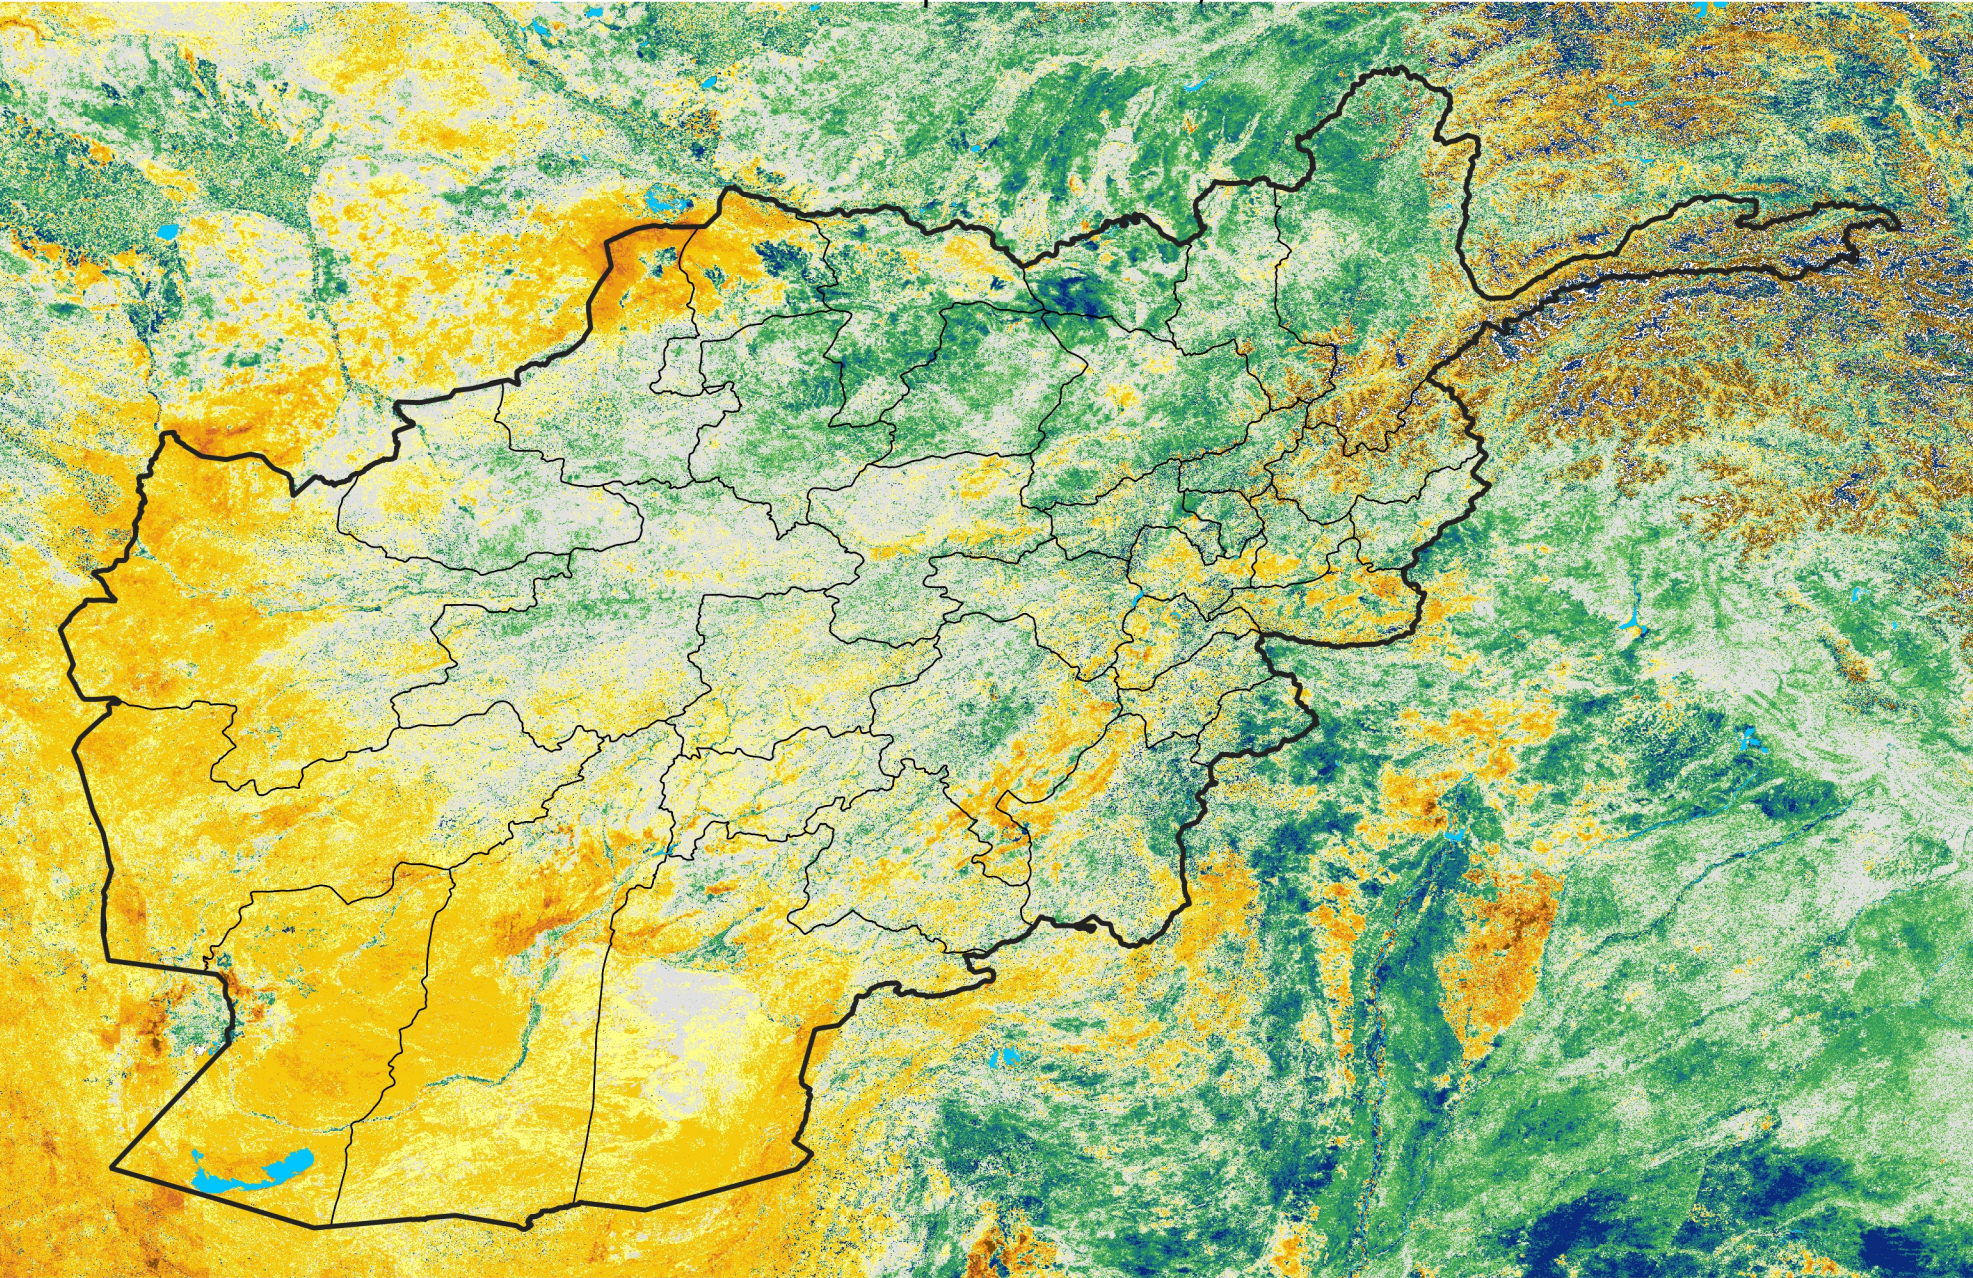

Afghanistan

Percent of Mean NDVI

2012 / mean (2003 - 2022)

Period 27 / September 21 - 30, 2012

Percent of Normal