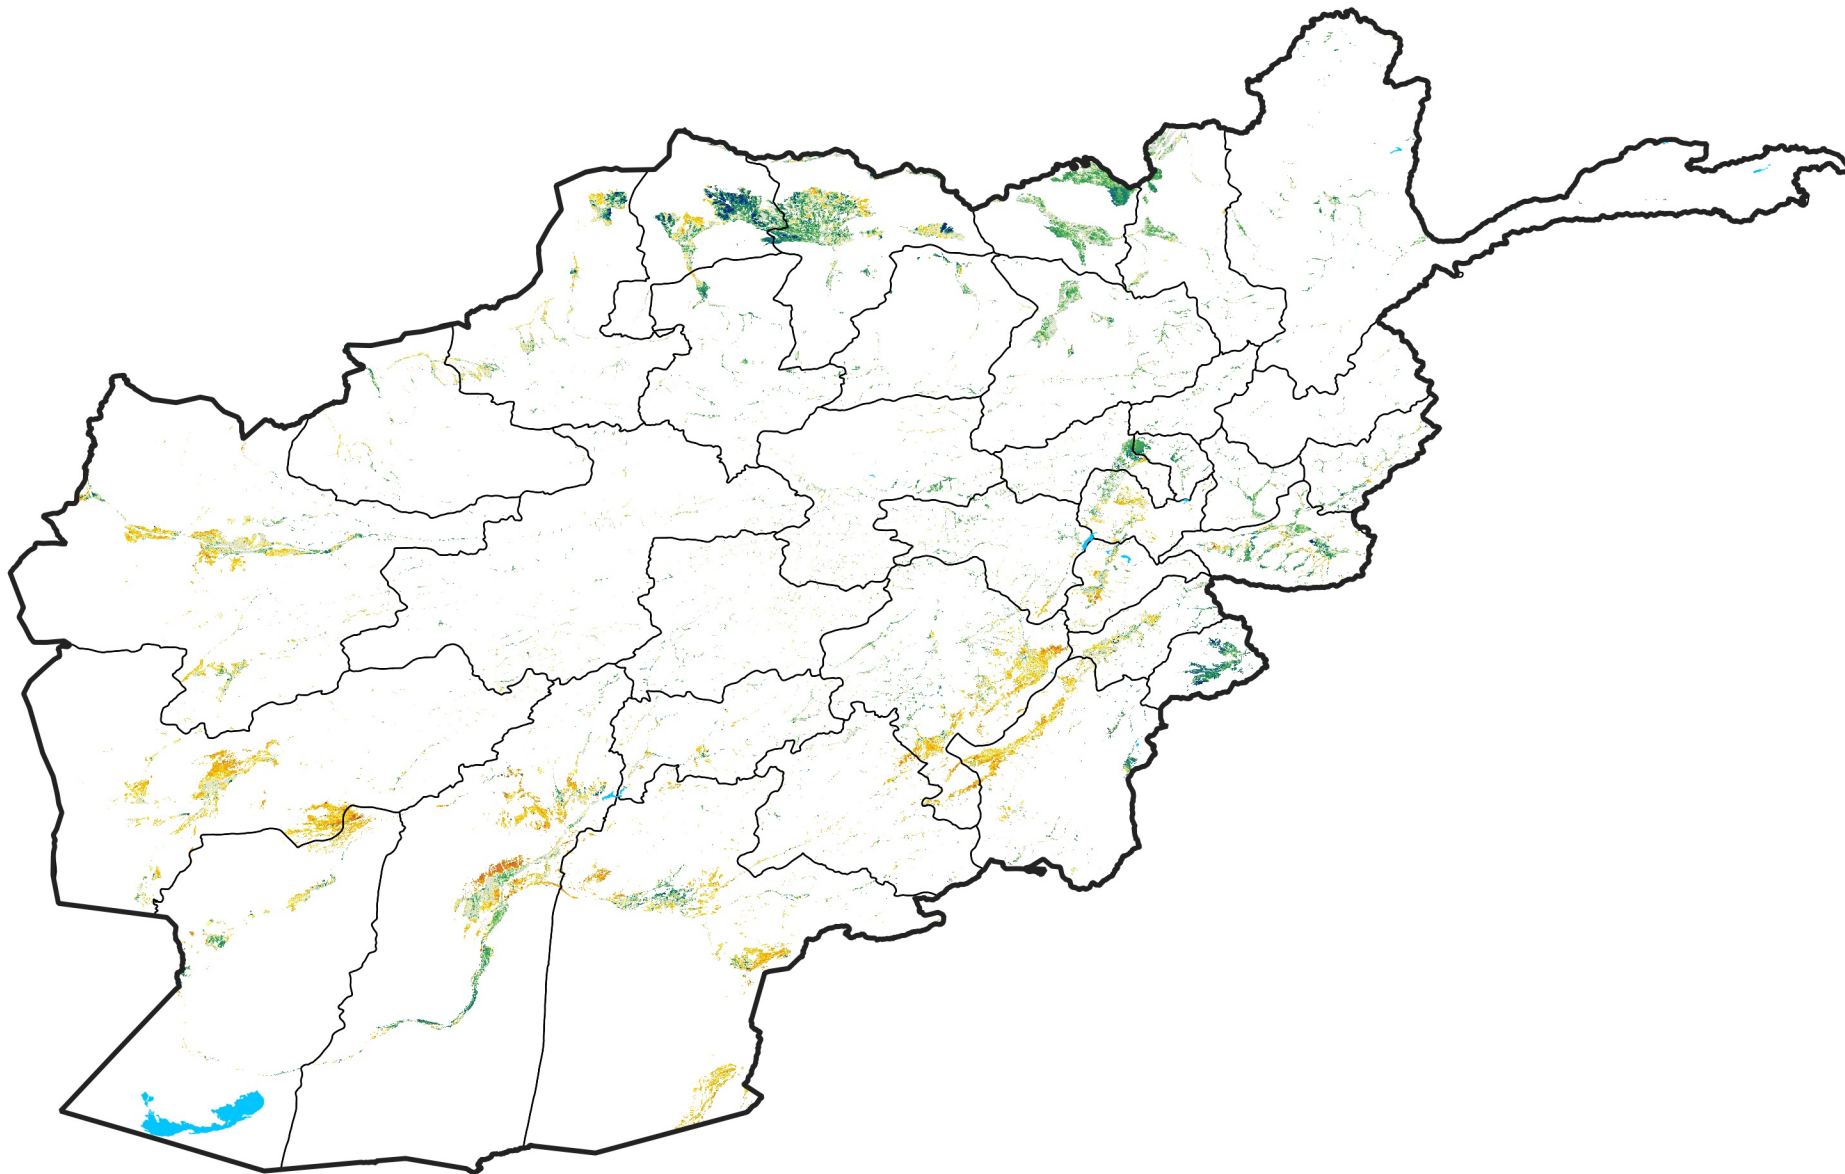

Afghanistan Irrigated Agricultural Areas

Percent of Mean NDVI

2012 / mean (2003 - 2022)

Period 27 / September 21 - 30, 2012

Percent of Normal