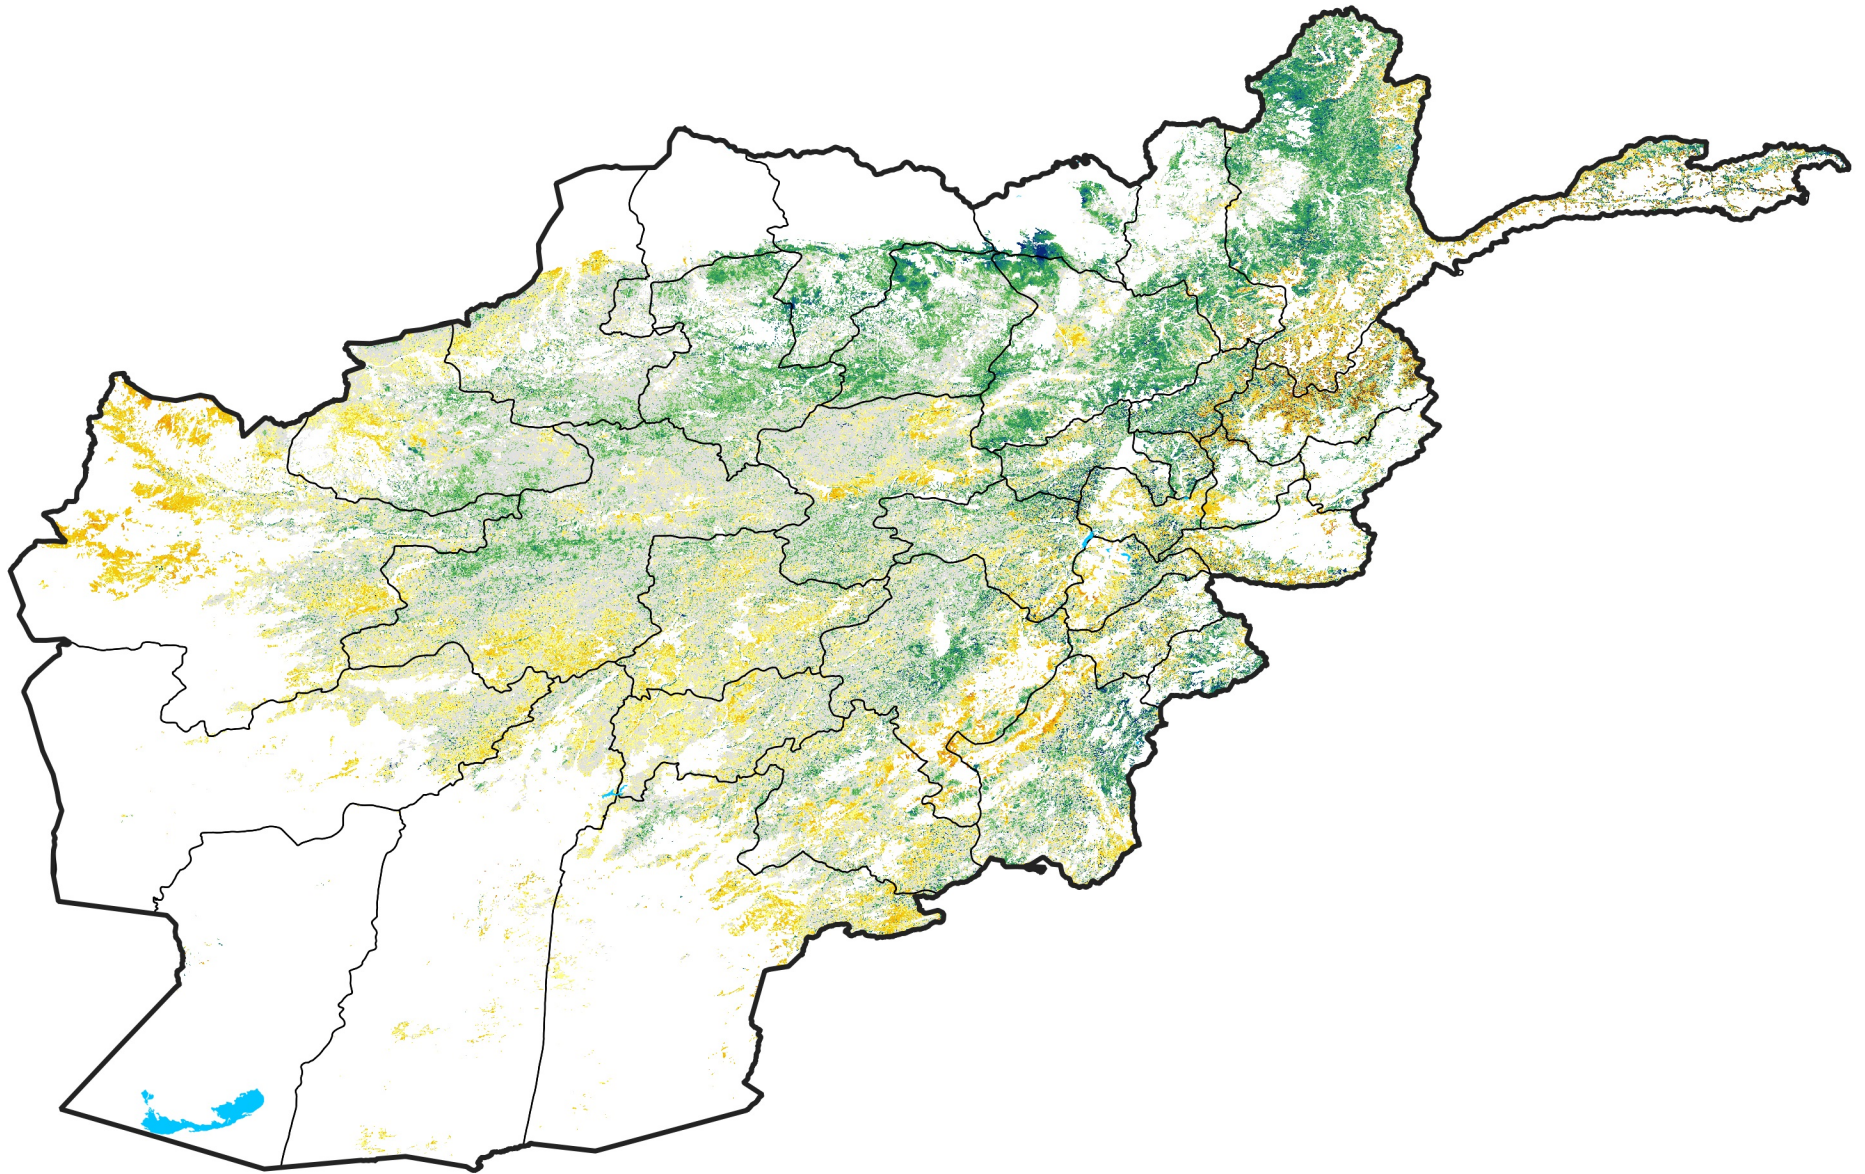

Afghanistan Rangeland Agricultural Areas

Percent of Mean NDVI

2012 / mean (2003 - 2022)

Period 27 / September 21 - 30, 2012

Percent of Normal