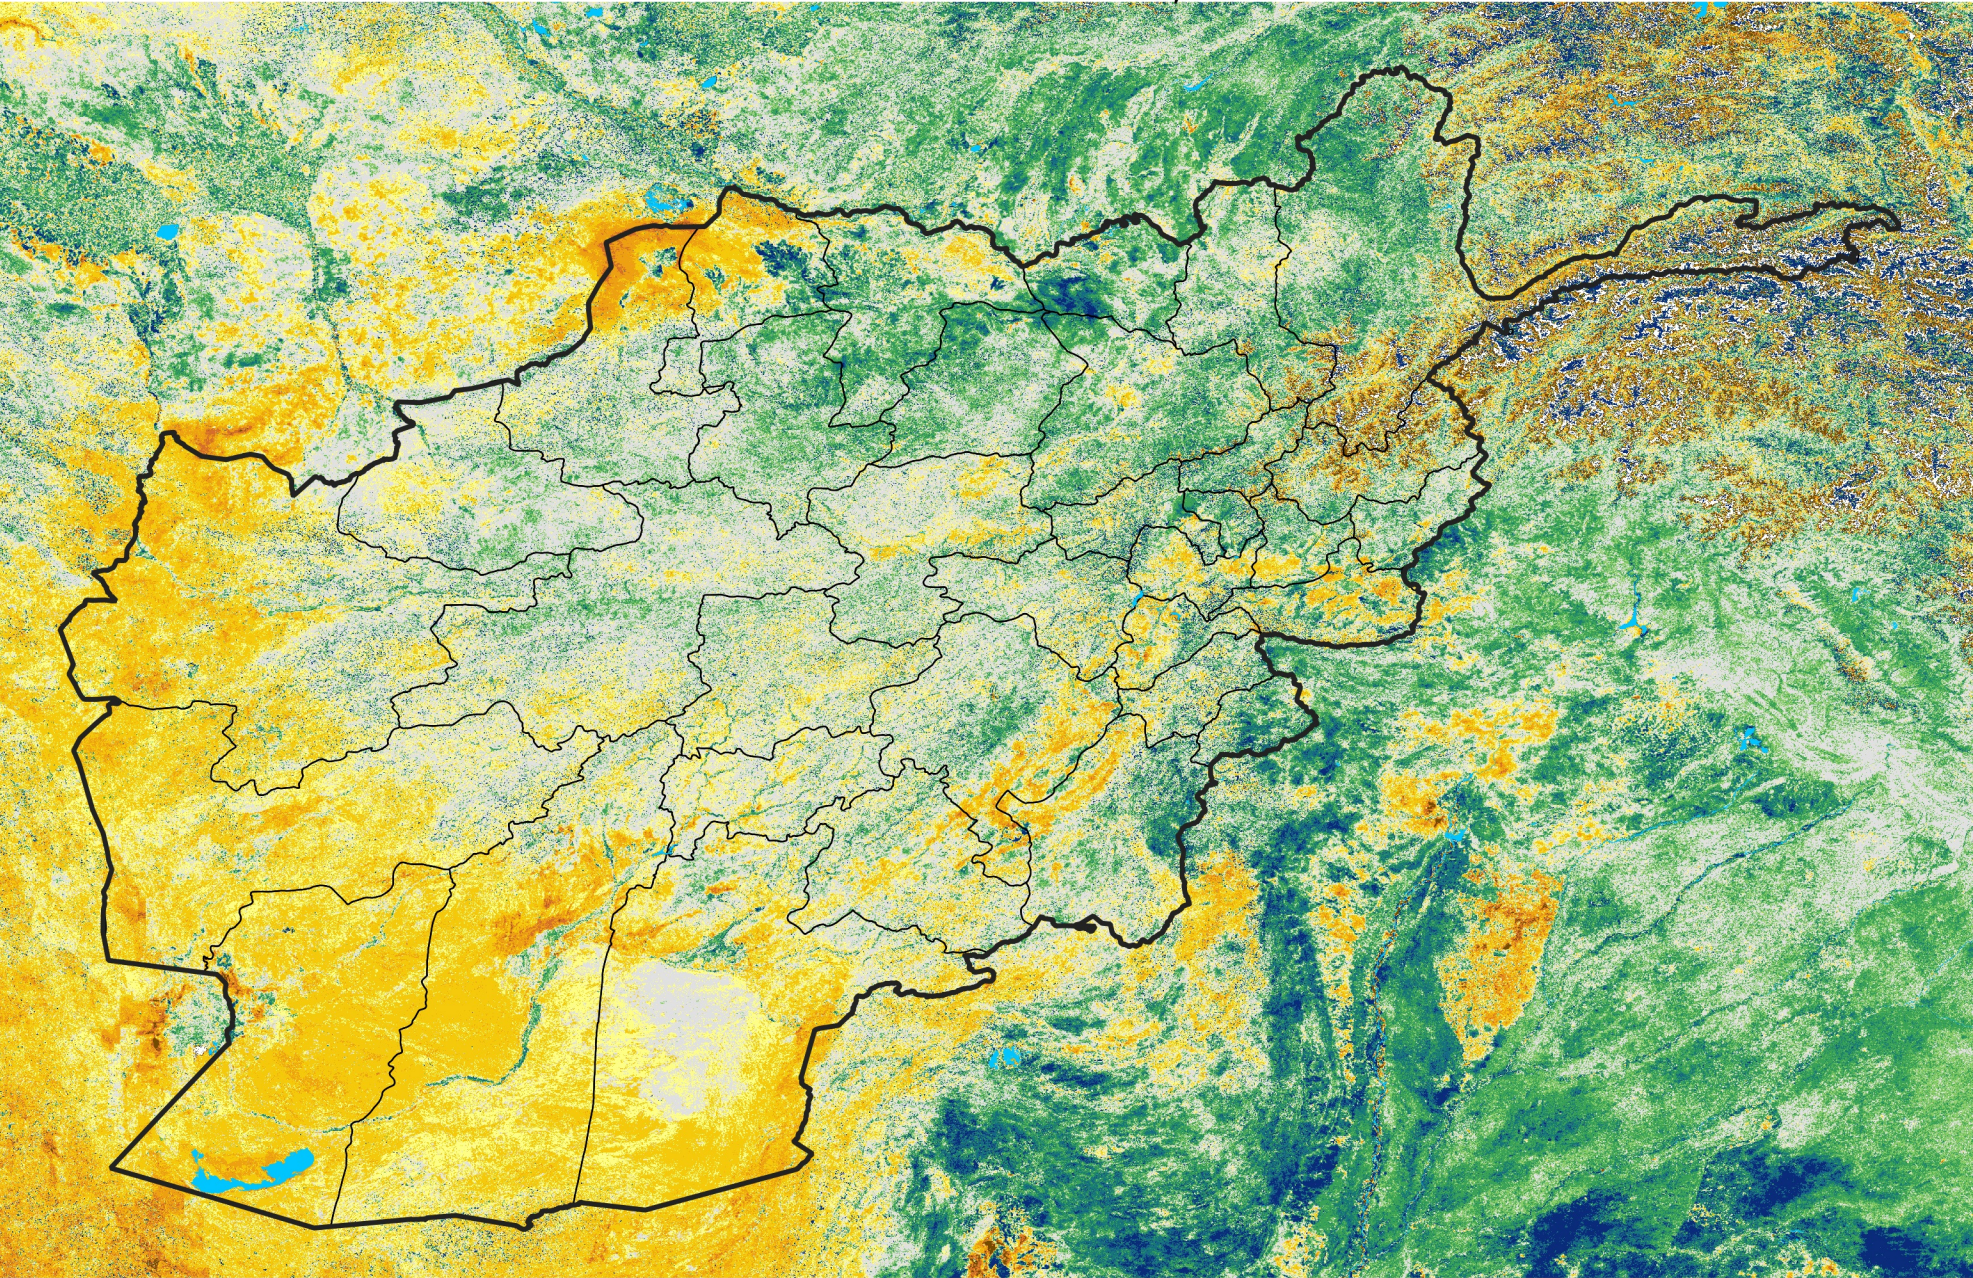

Afghanistan

Percent of Mean NDVI

2012 / mean (2003 - 2022)

Period 28 / October 01 - 10, 2012

Percent of Normal