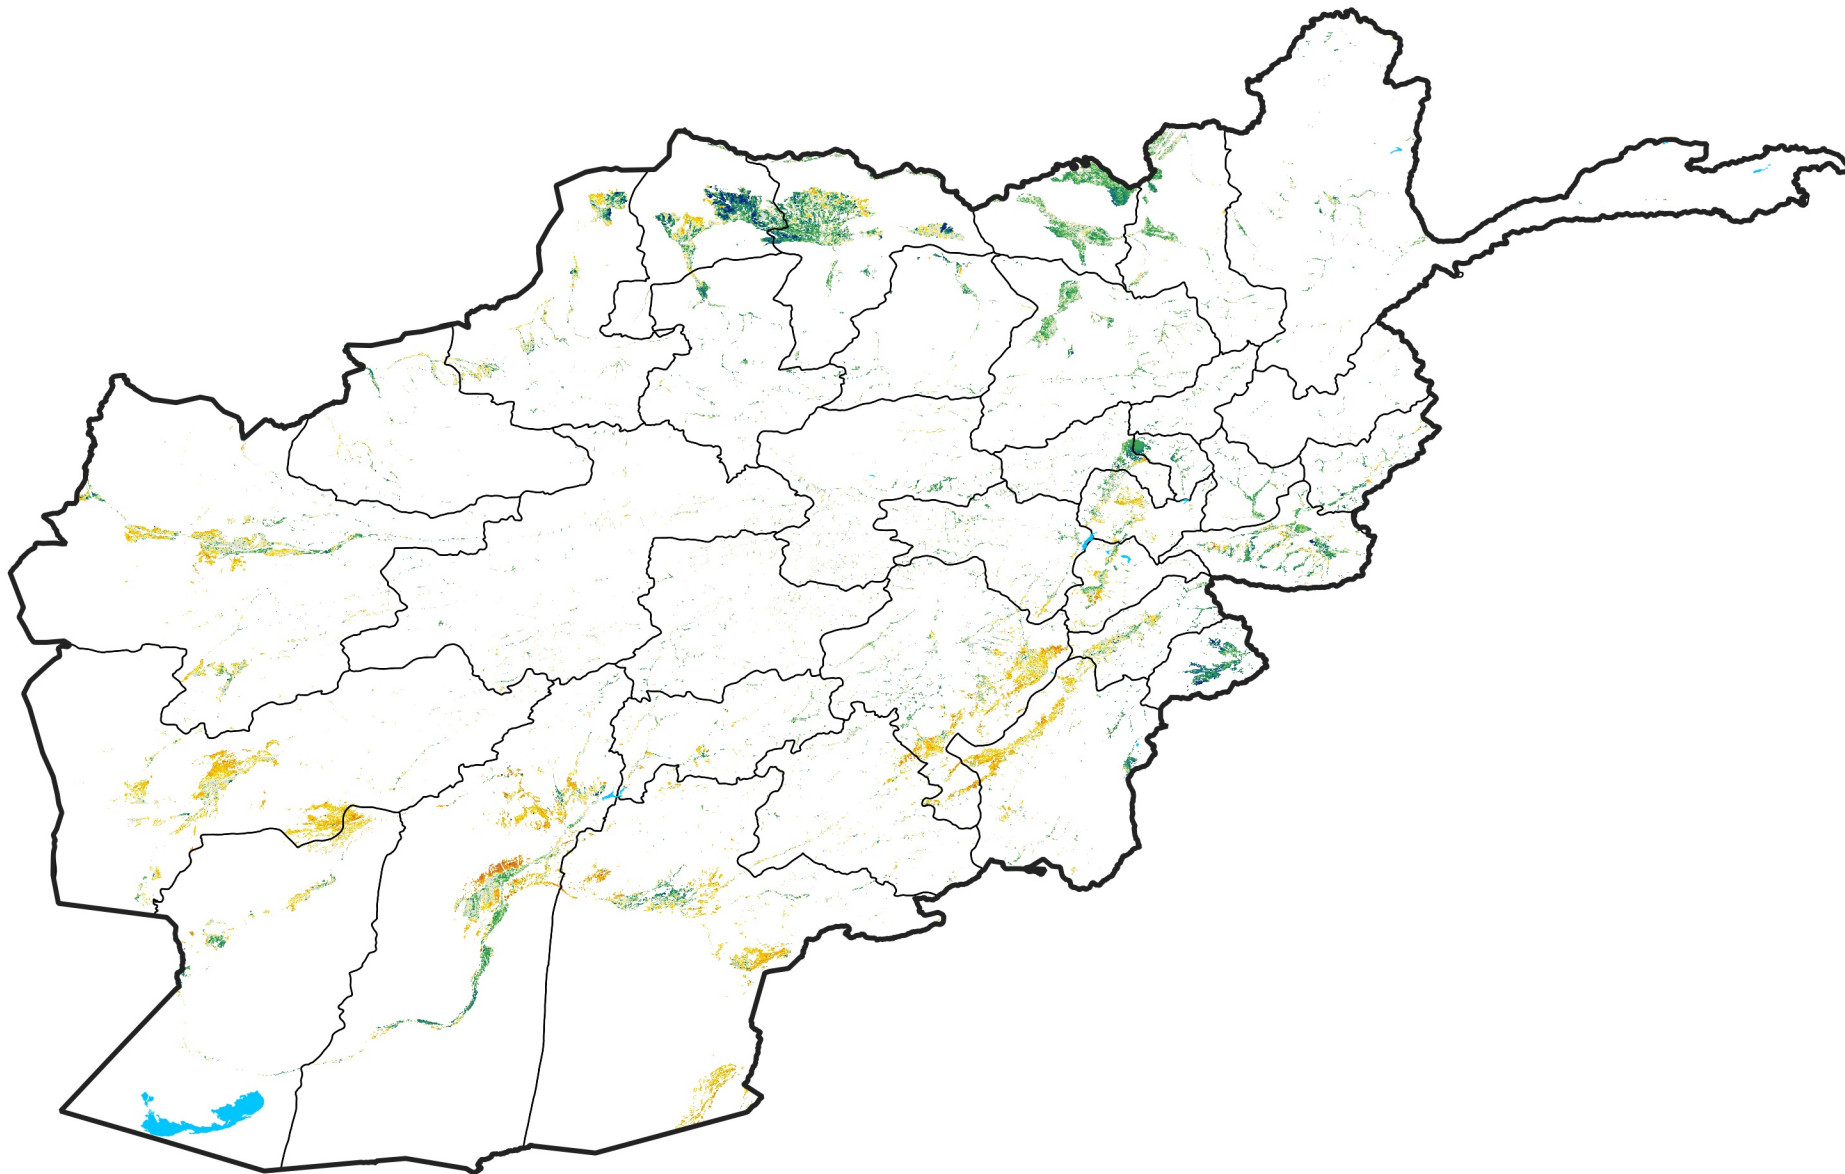

Afghanistan Irrigated Agricultural Areas

Percent of Mean NDVI

2012 / mean (2003 - 2022)

Period 28 / October 01 - 10, 2012

Percent of Normal