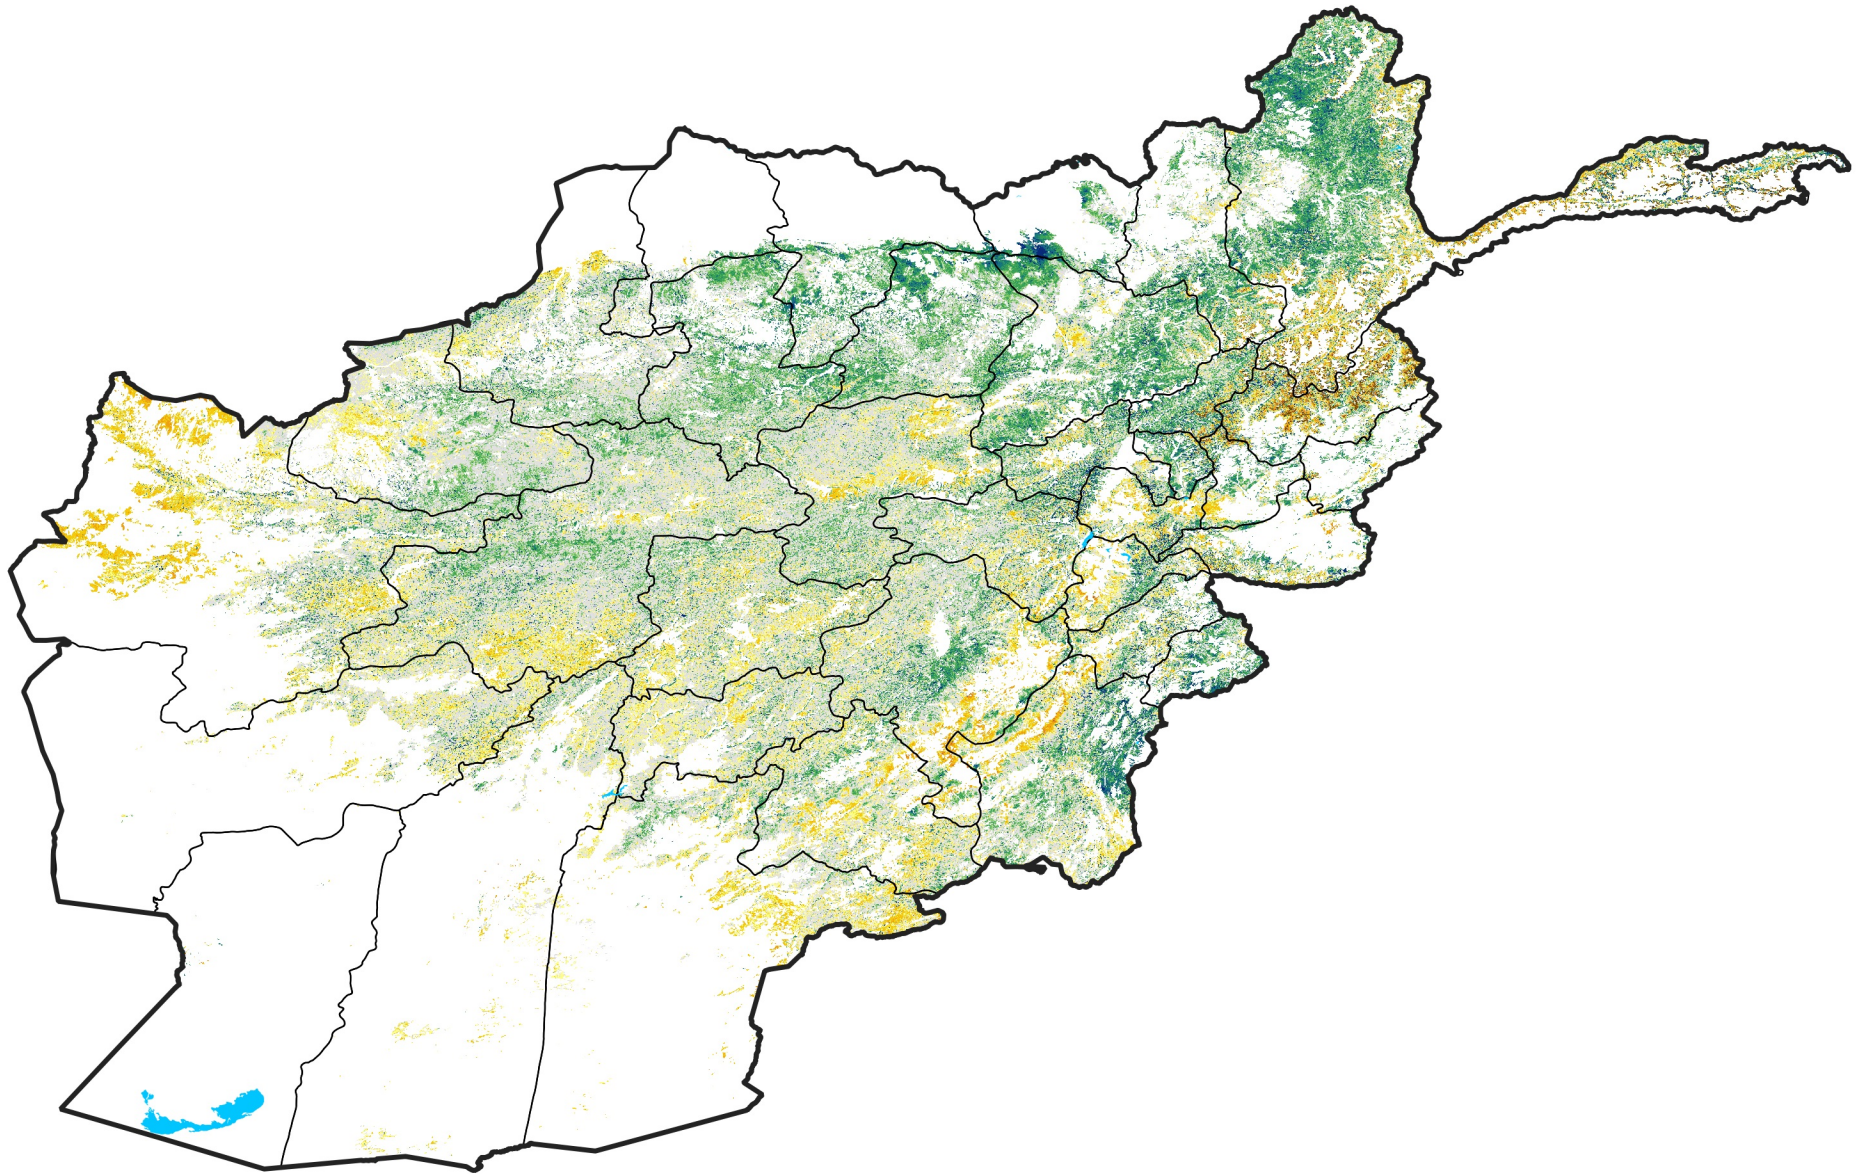

Afghanistan Rangeland Agricultural Areas

Percent of Mean NDVI

2012 / mean (2003 - 2022)

Period 28 / October 01 - 10, 2012

Percent of Normal