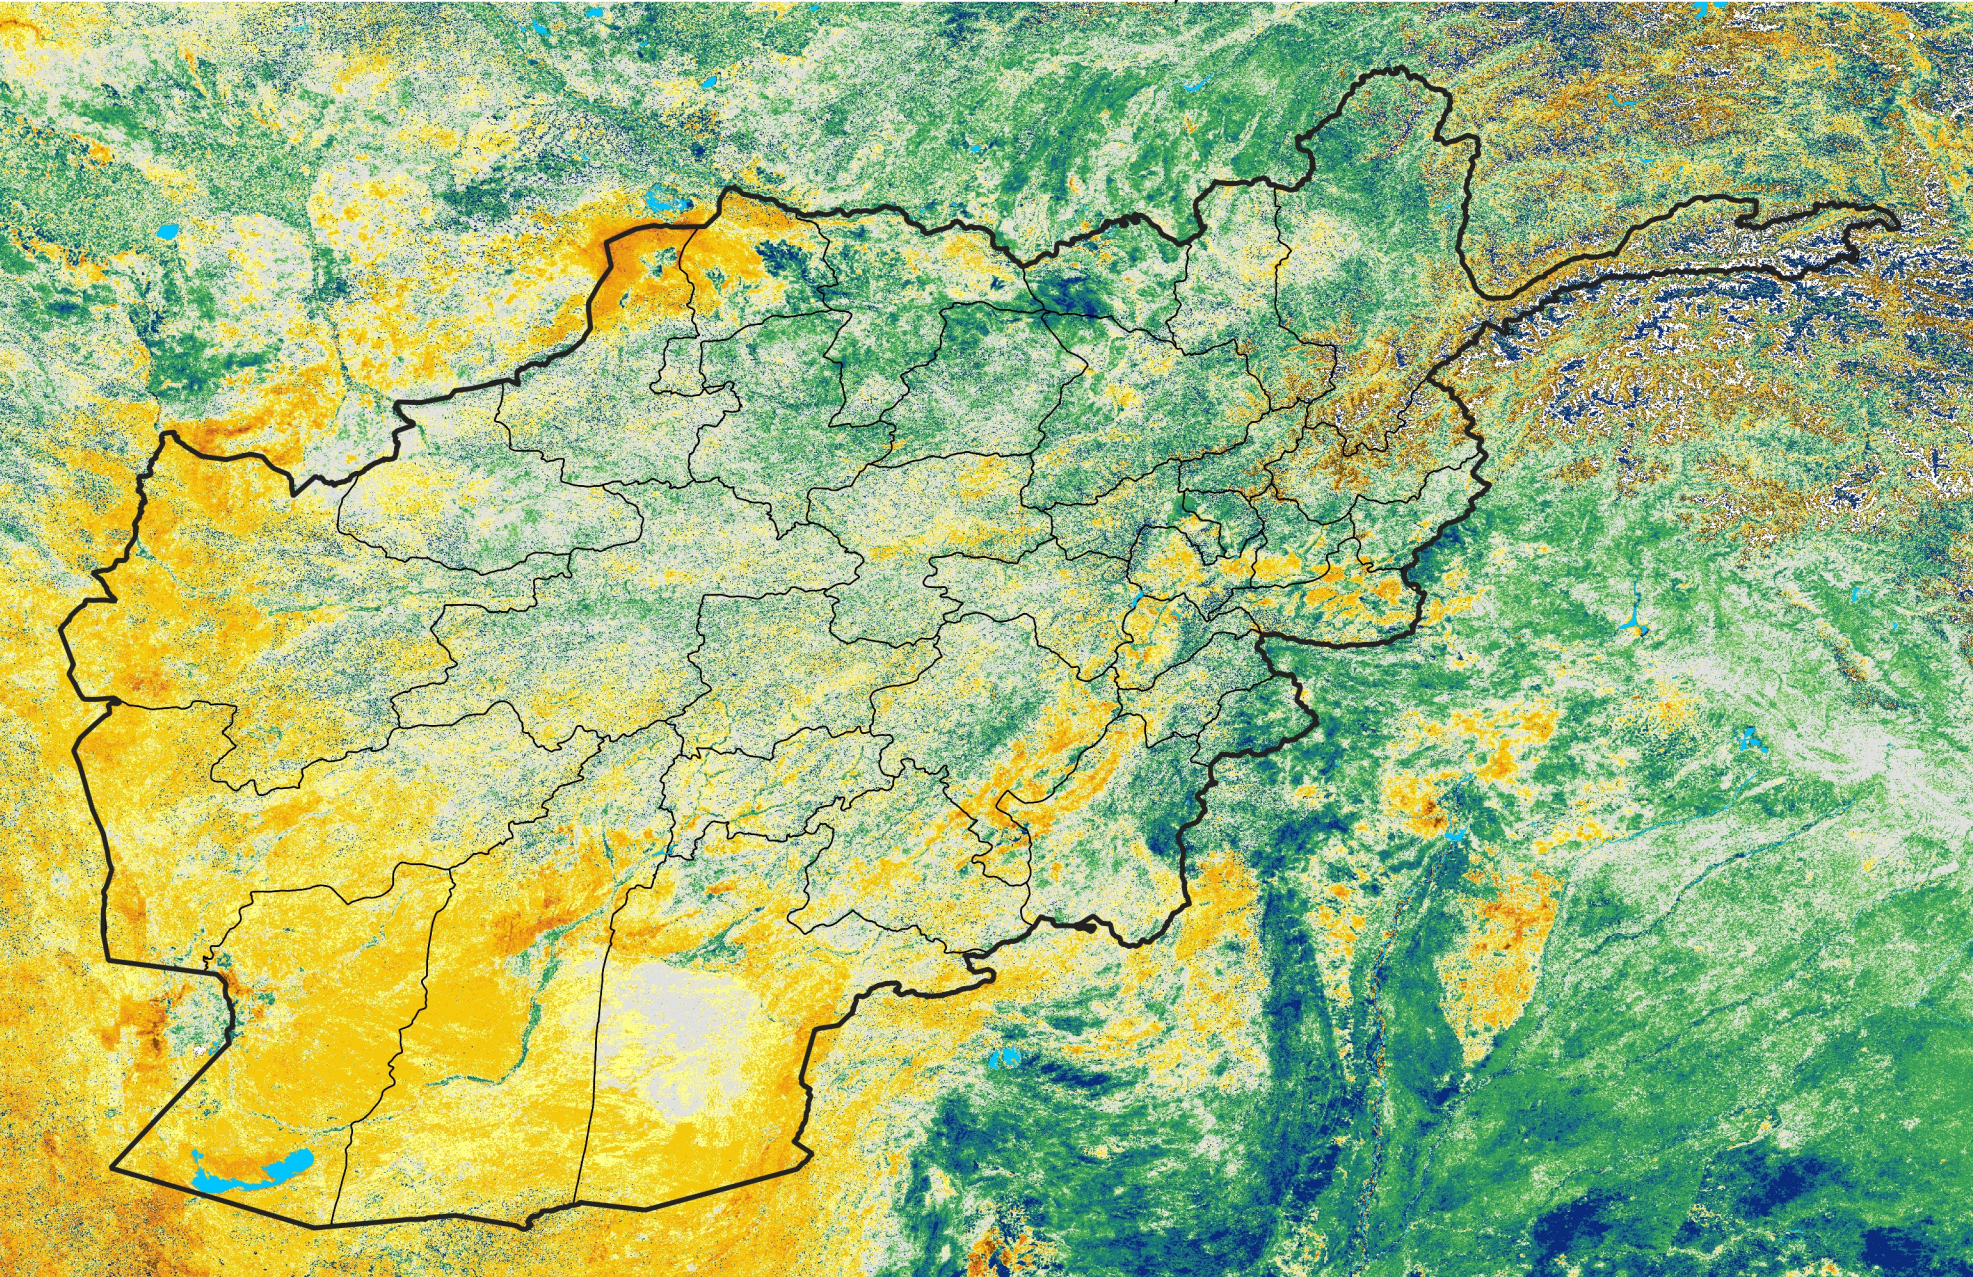

Afghanistan

Percent of Mean NDVI

2012 / mean (2003 - 2022)

Period 29 / October 11 - 20, 2012

Percent of Normal