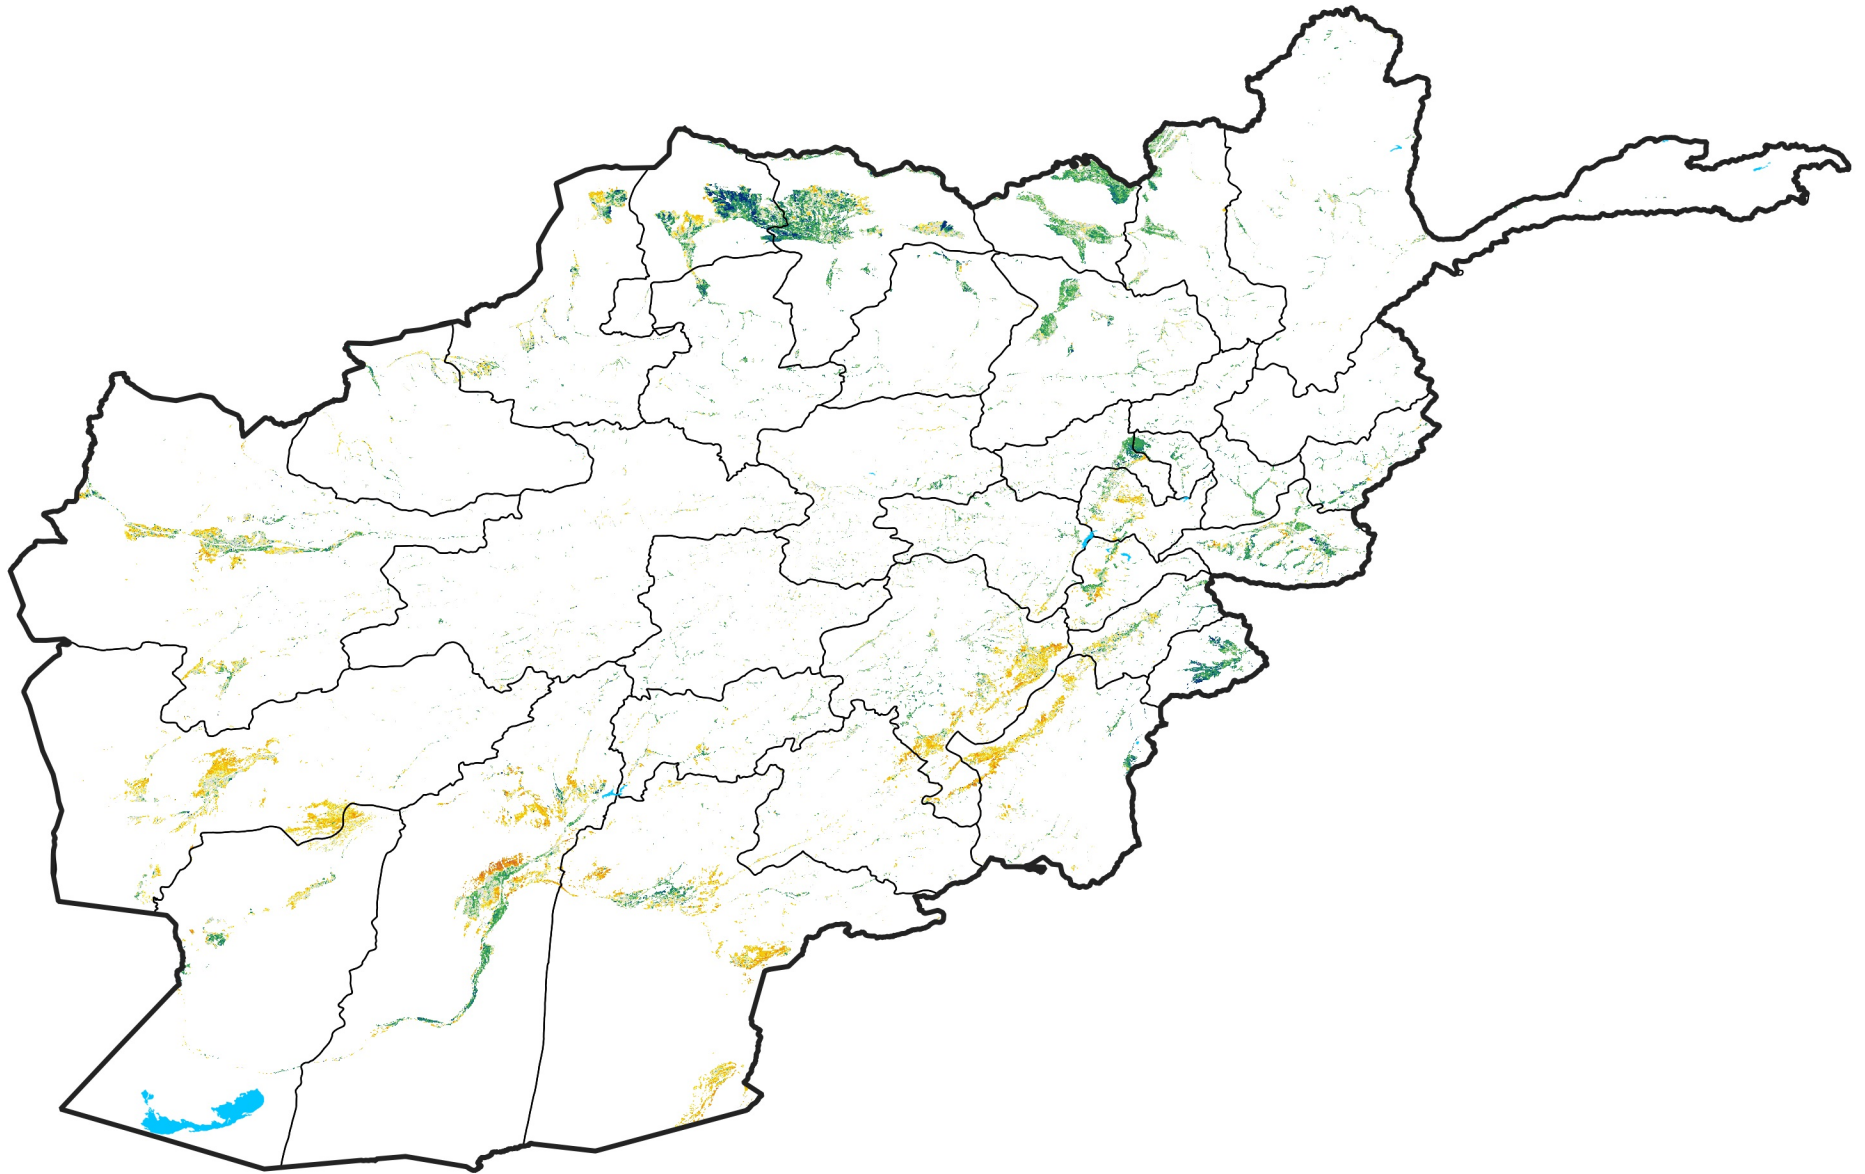

Afghanistan Irrigated Agricultural Areas

Percent of Mean NDVI

2012 / mean (2003 - 2022)

Period 29 / October 11 - 20, 2012

Percent of Normal