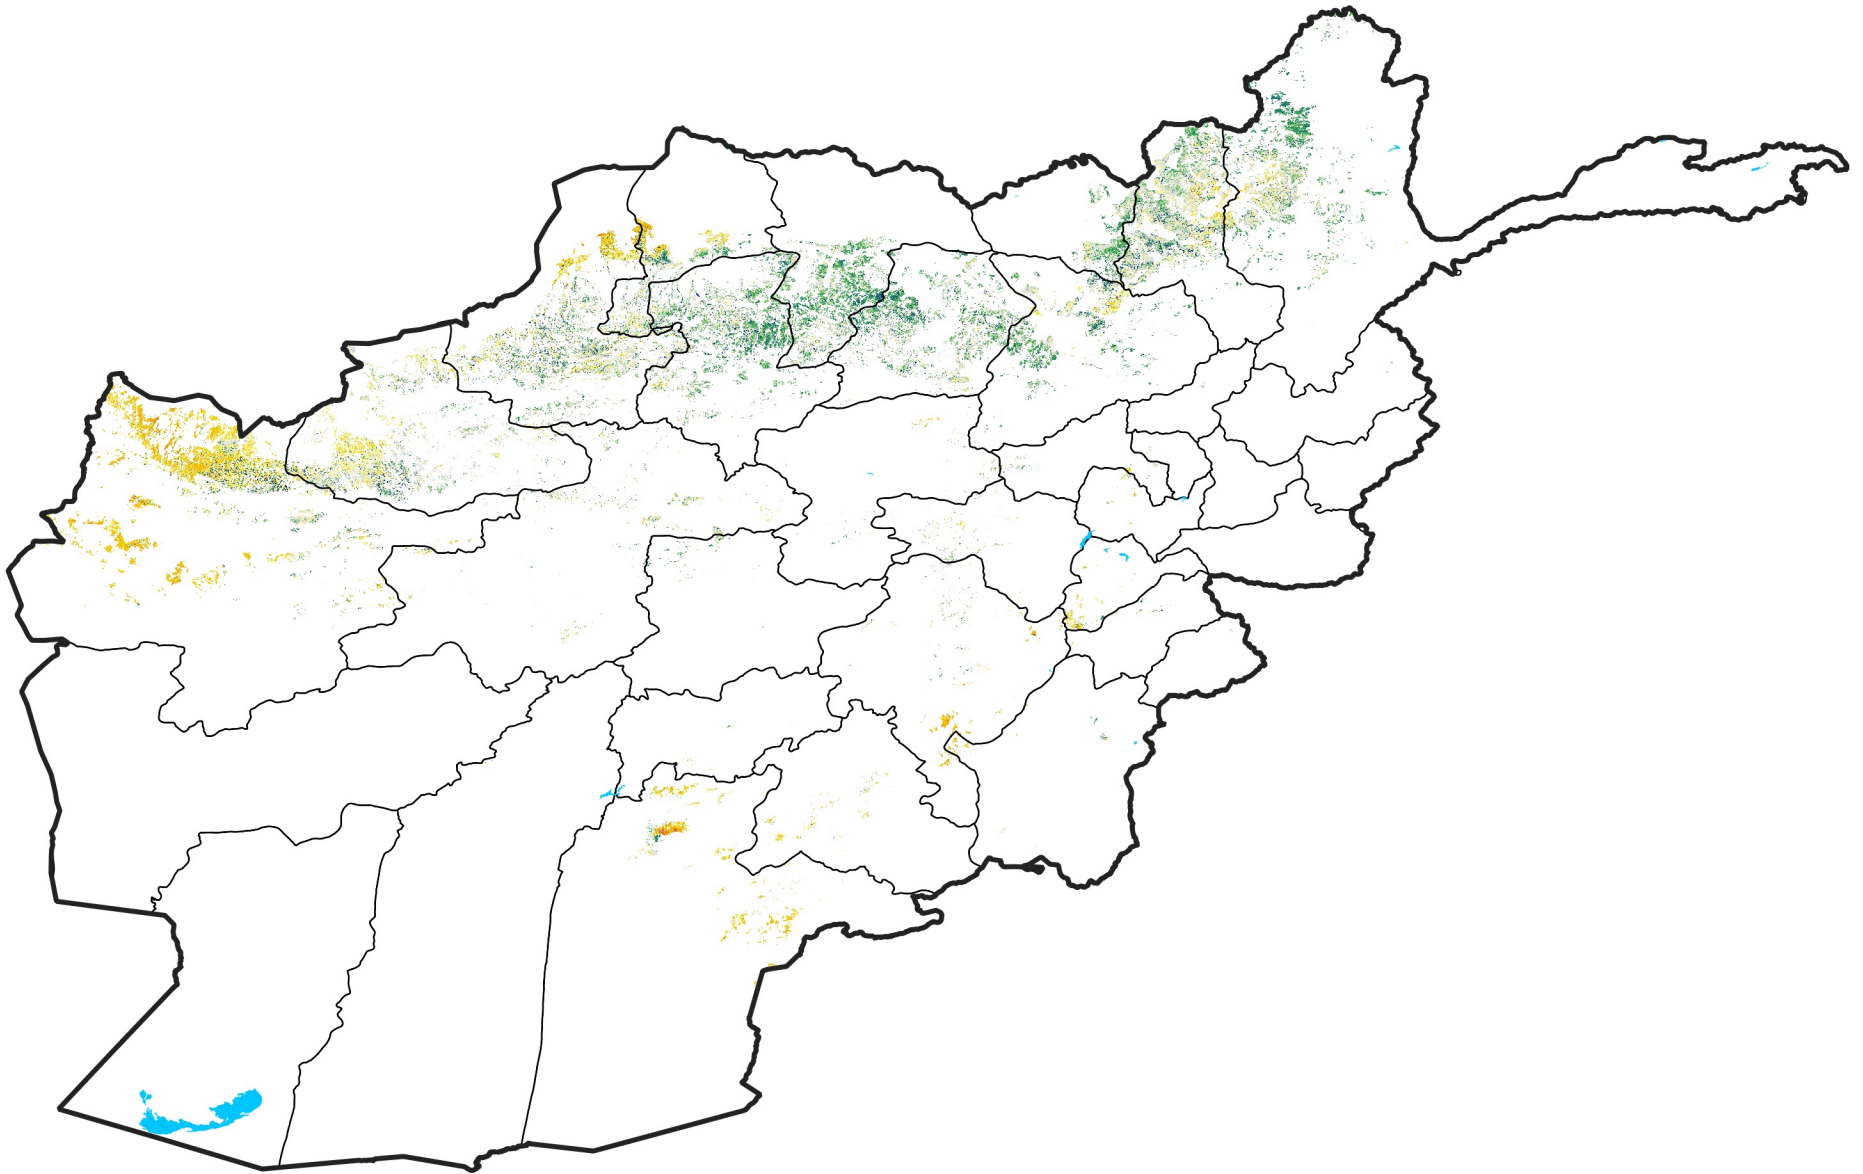

Afghanistan Rainfed Agricultural Areas

Percent of Mean NDVI

2012 / mean (2003 - 2022)

Period 29 / October 11 - 20, 2012

Percent of Normal